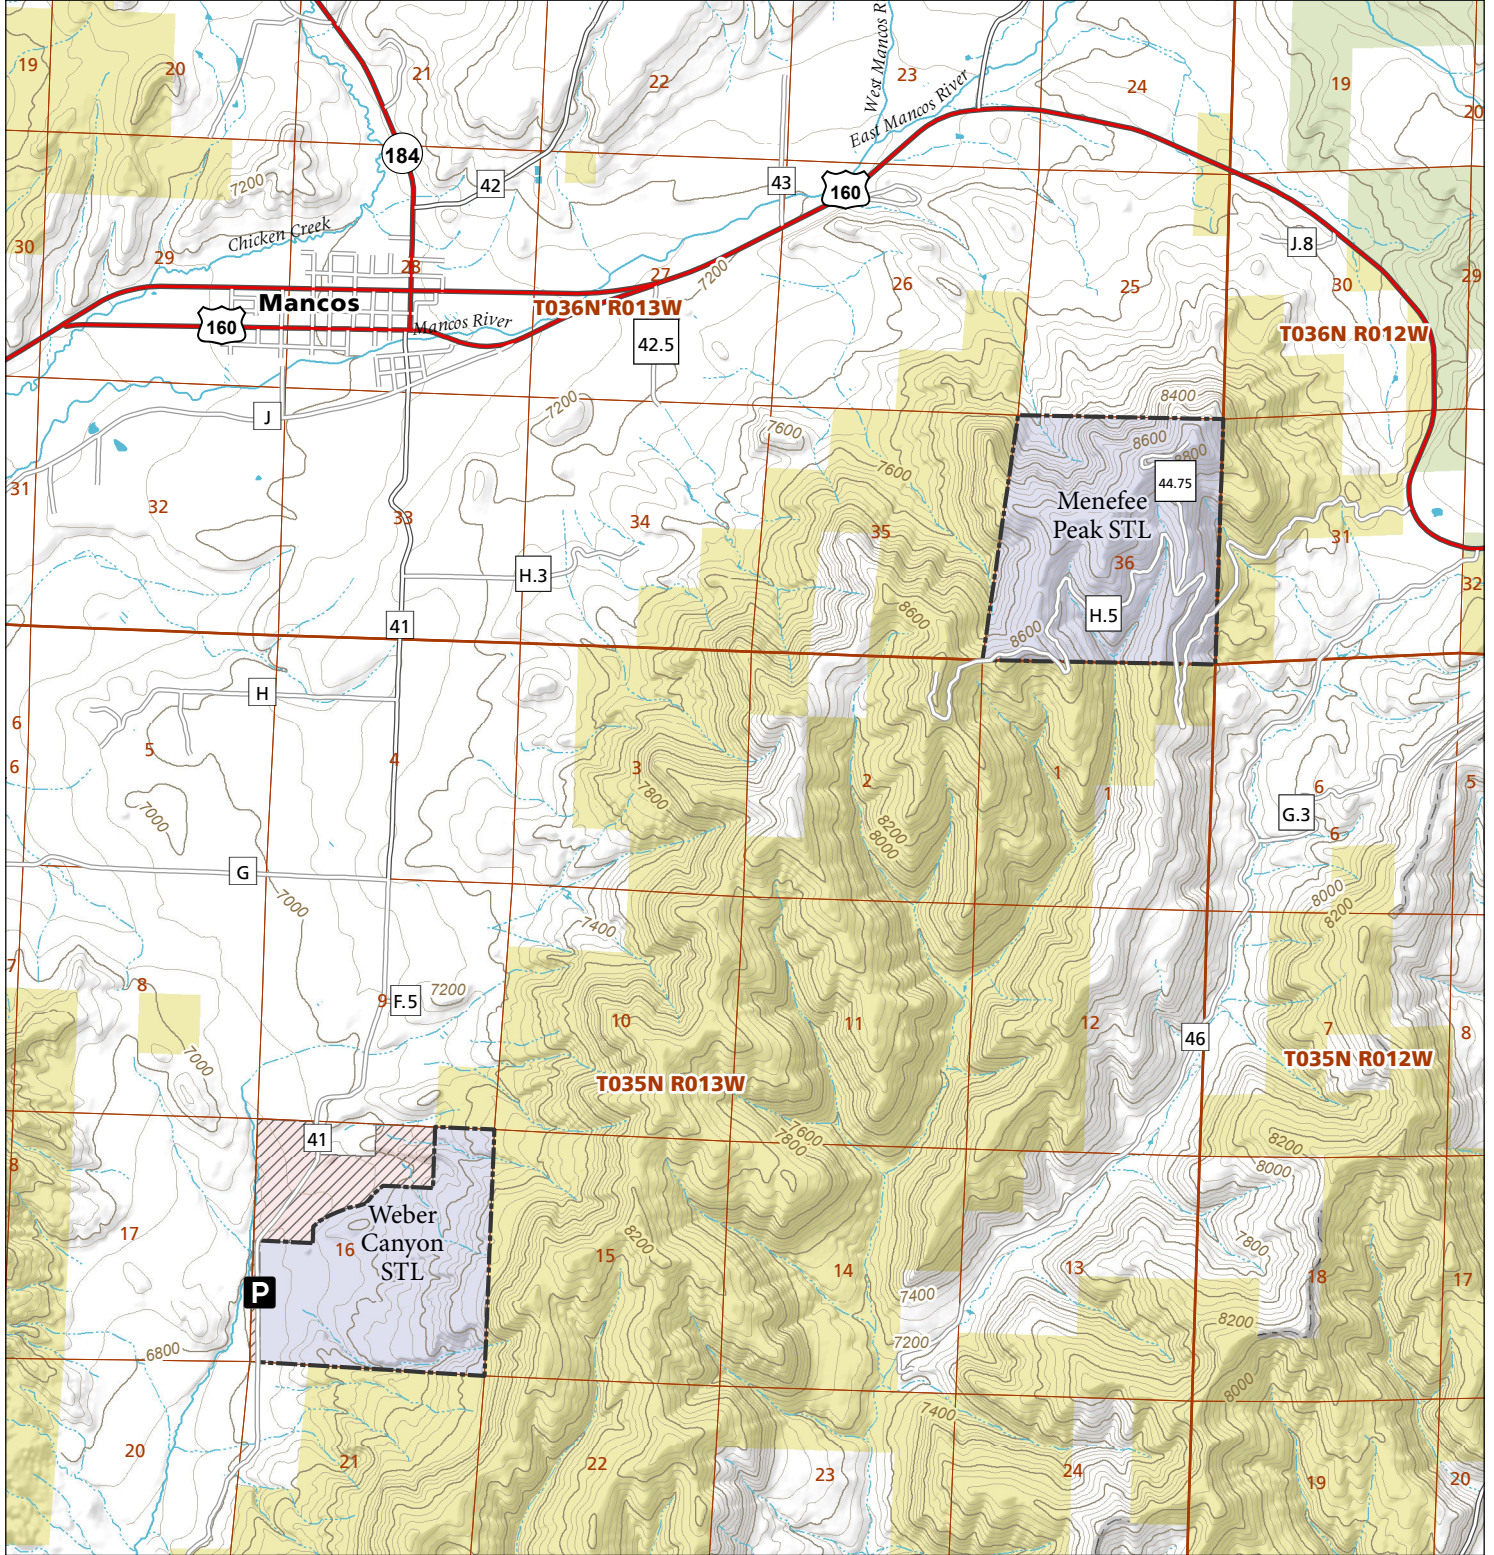

Menefee Peak & Weber Canyon

STL Hunting and Fishing Access Program

Please see the current Colorado State Recreation Lands brochure for listing of land use regulations and access points for this property and other SLB parcels open for wildlife related recreation. Also refer to the CPW Fishing and Hunting information brochure for current hunting and fishing regulations.

Map Updated: 8/9/2023

-  STL Boundary
-  Safety Zone No Trespassing
-  BLM
-  US Forest Service
-  No Public Access