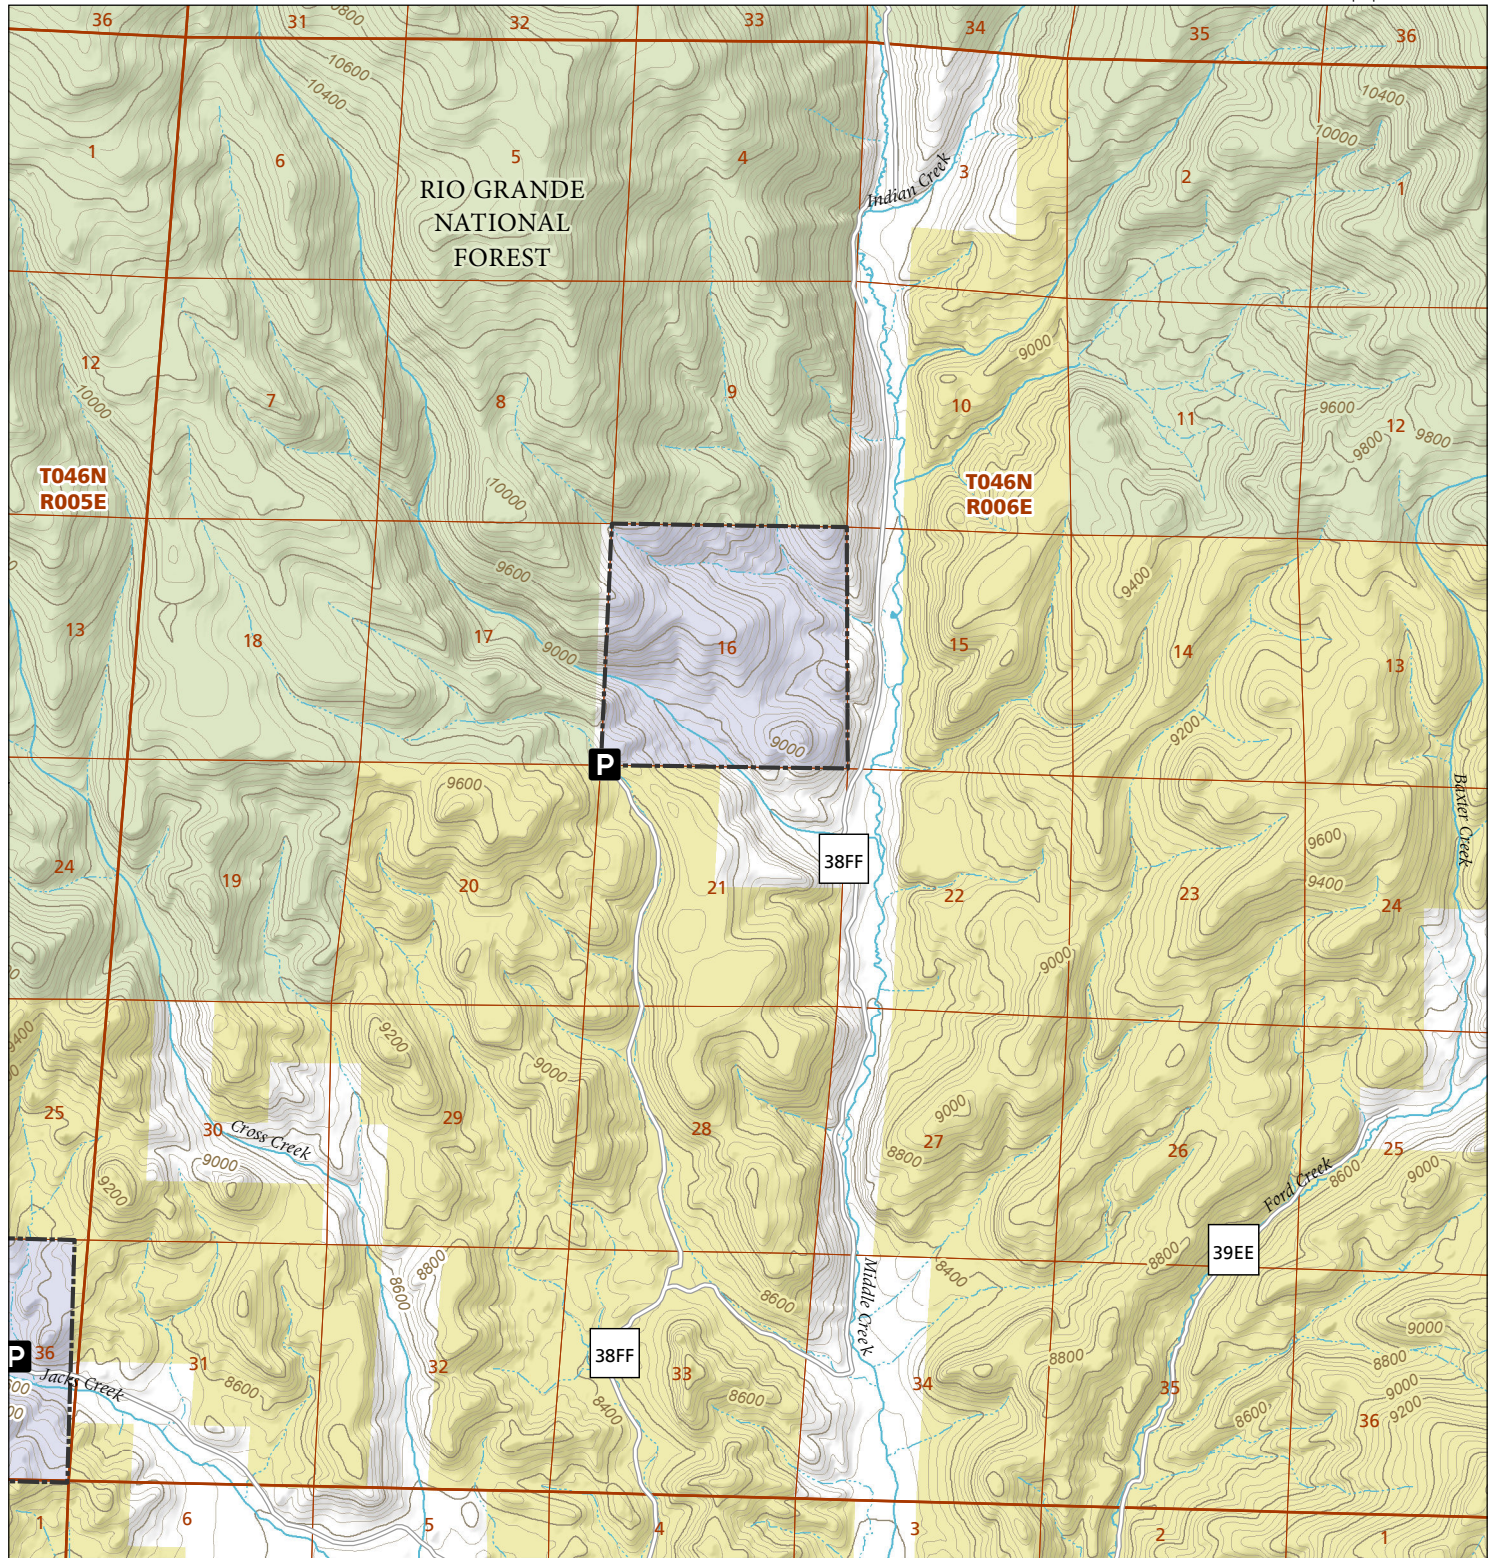

# Middle Creek

## STL Hunting and Fishing Access Program

Please see the current Colorado State Recreation Lands brochure for listing of land use regulations and access points for this property and other SLB parcels open for wildlife related recreation. Also refer to the CPW Fishing and Hunting information brochure for current hunting and fishing regulations.

Map Updated: 9/6/2023

-  STL Boundary
-  BLM
-  US Forest Service
-  No Public Access
-  Parking