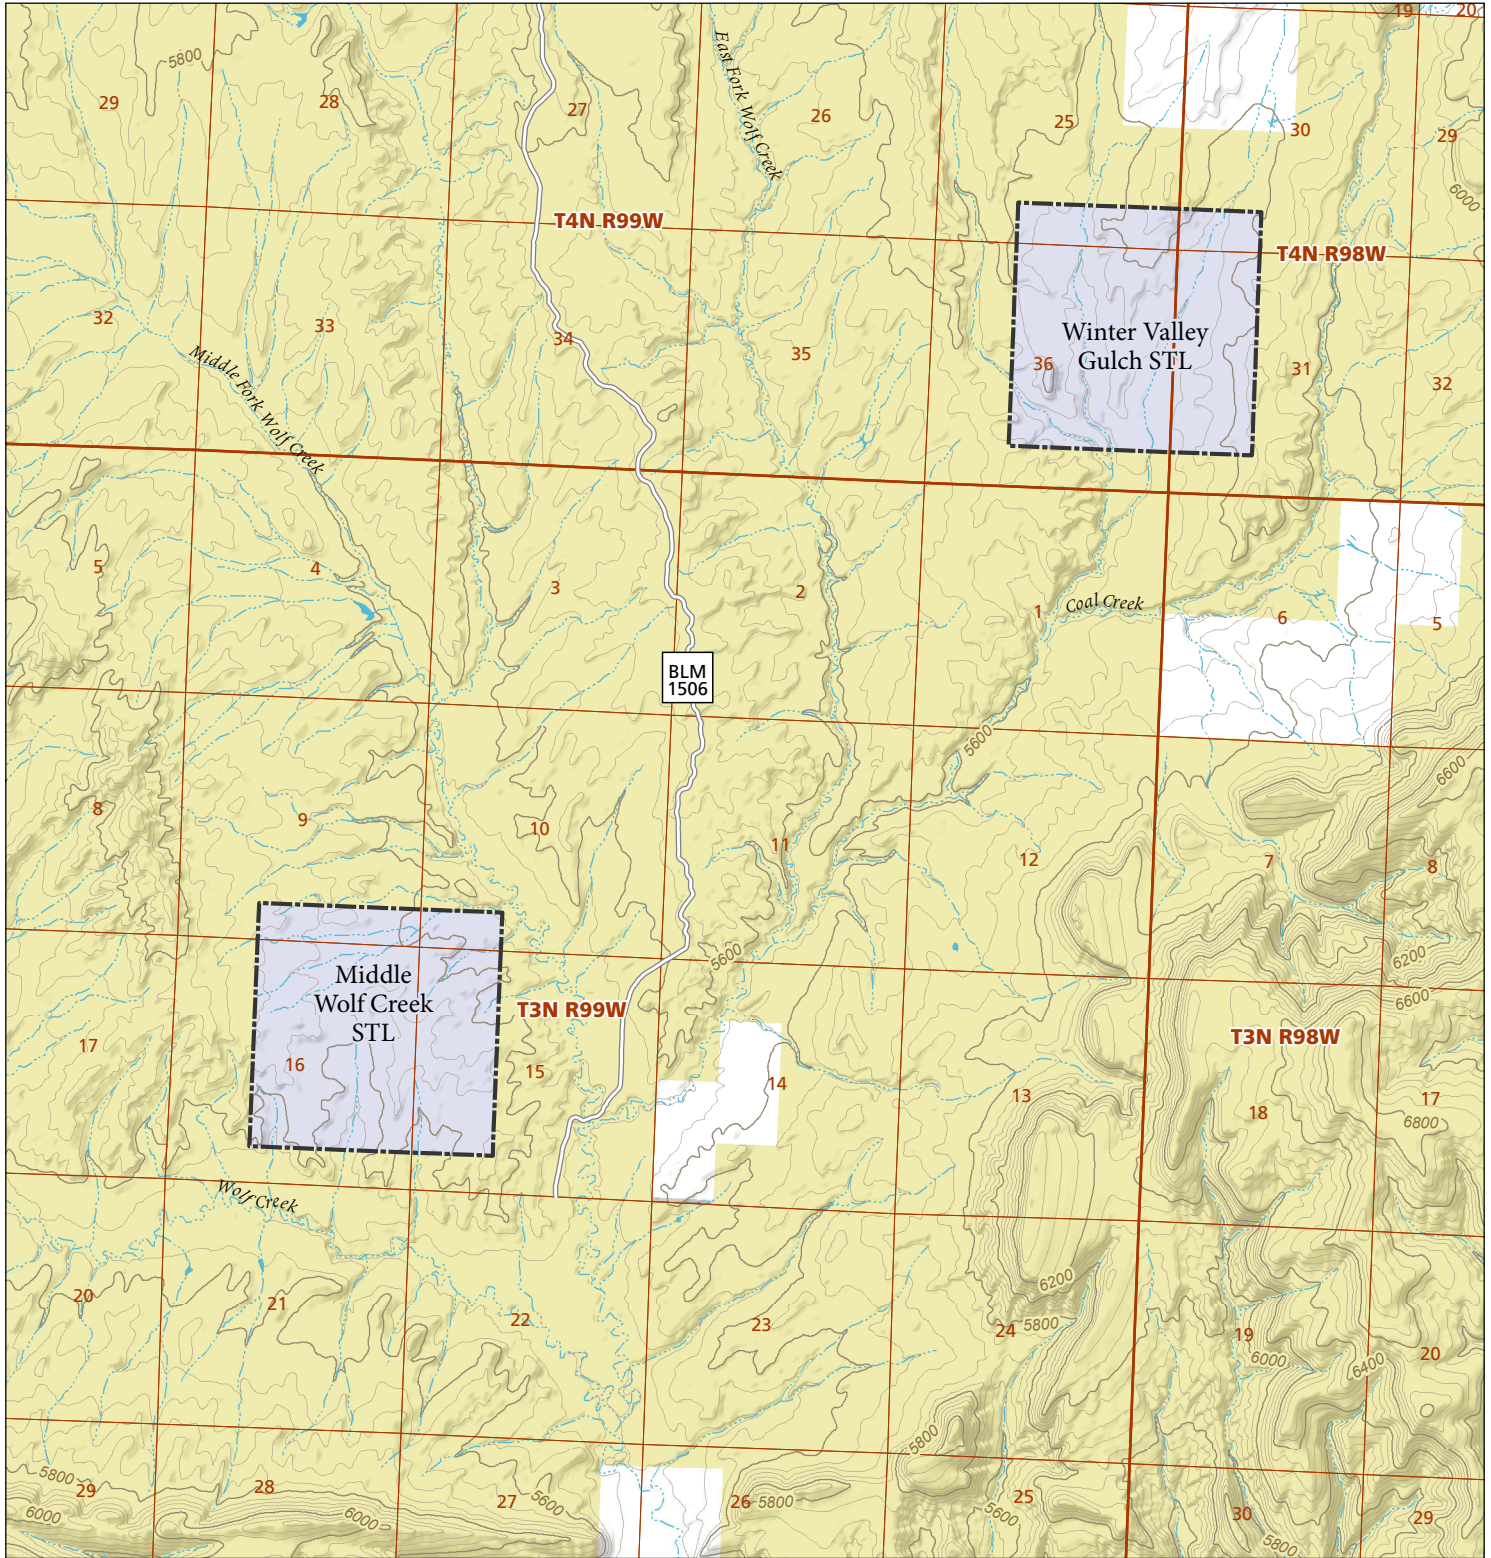

Winter Valley Gulch & Middle Wolf Creek

STL Hunting and Fishing Access Program

Please see the current Colorado State Recreation Lands brochure for listing of land use regulations and access points for this property and other SLB parcels open for wildlife related recreation. Also refer to the CPW Fishing and Hunting information brochure for current hunting and fishing regulations.

Map Updated: 9/18/2023

-  STL Boundary
-  BLM
-  No Public Access