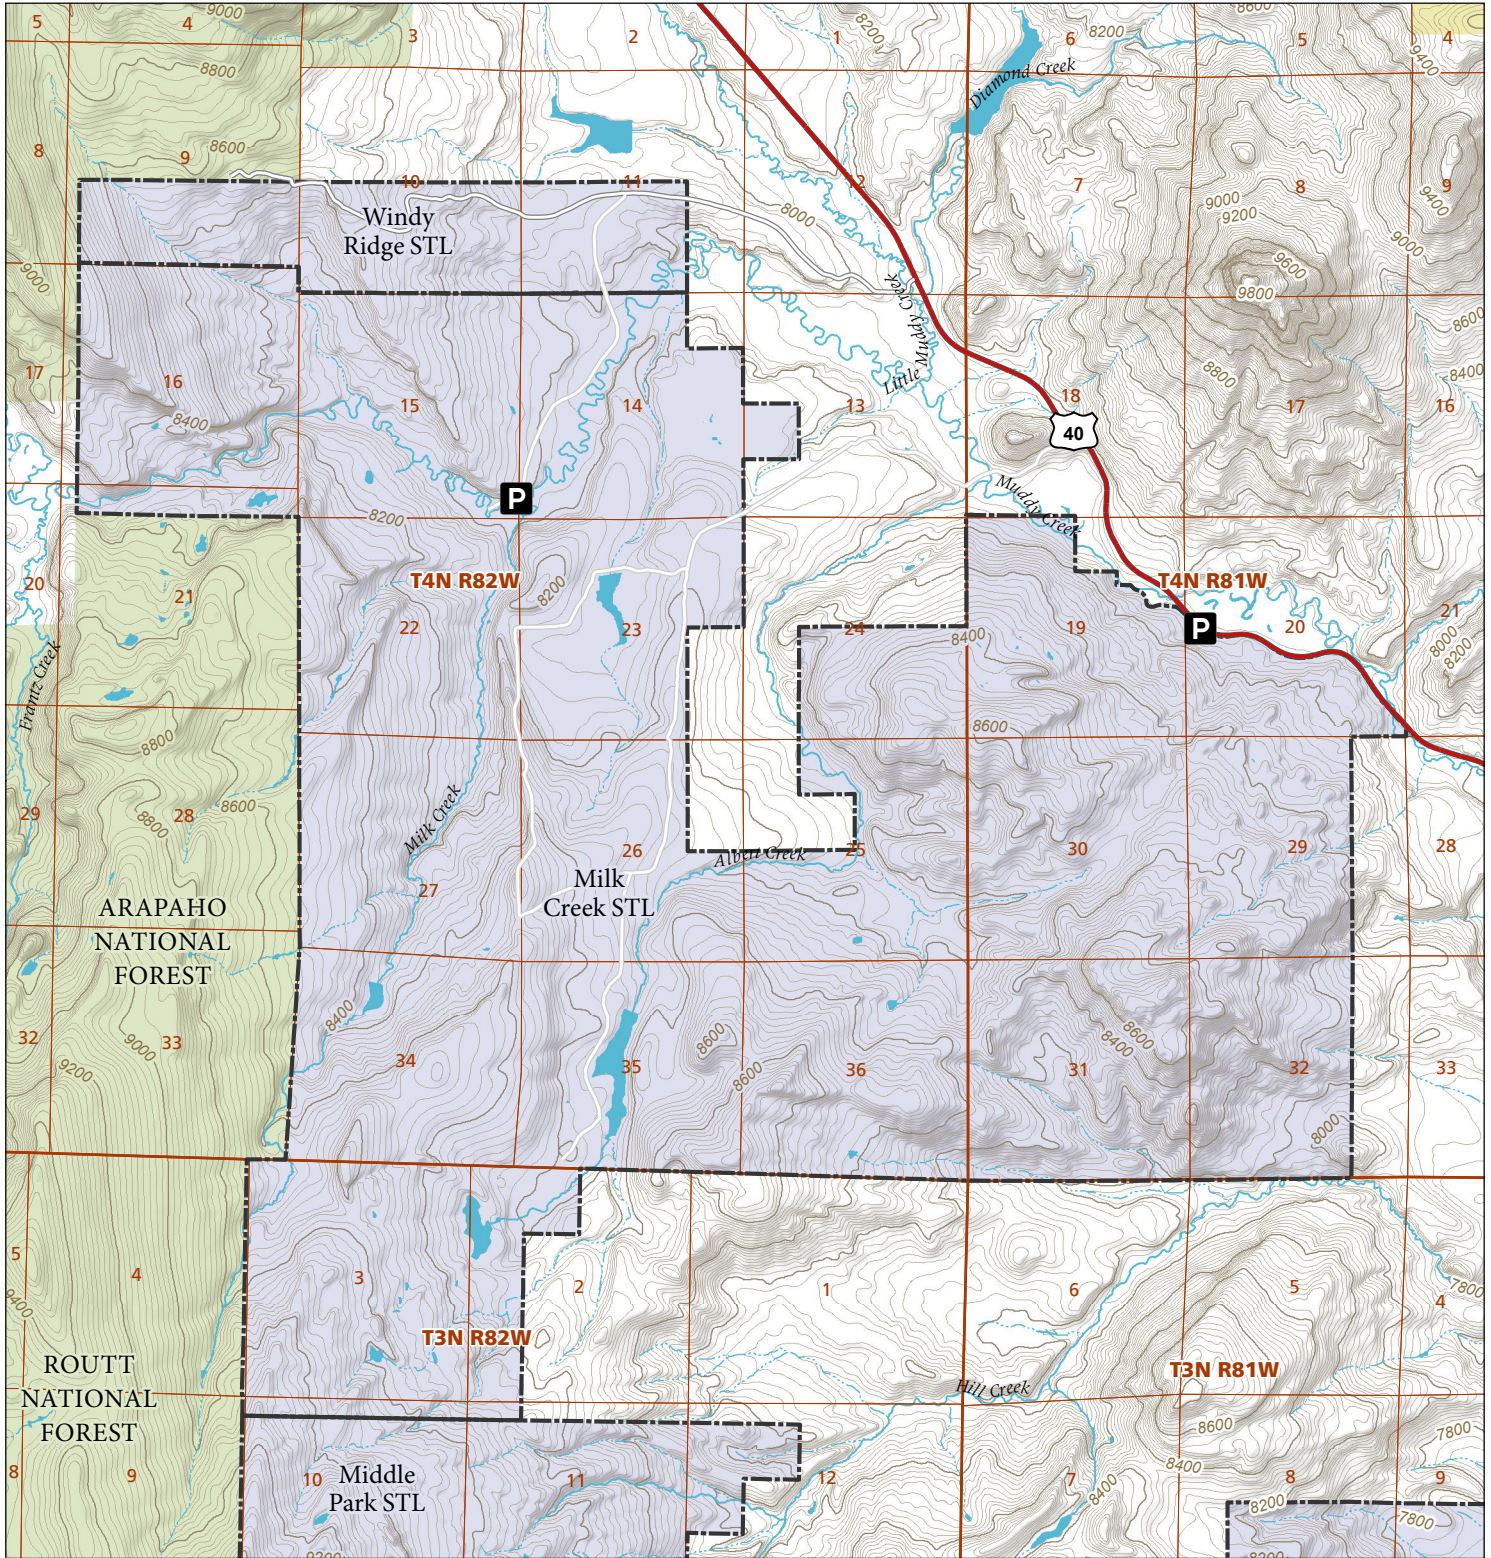

Milk Creek & Windy Ridge

STL Hunting and Fishing Access Program

Please see the current Colorado State Recreation Lands brochure for listing of land use regulations and access points for this property and other SLB parcels open for wildlife related recreation. Also refer to the CPW Fishing and Hunting information brochure for current hunting and fishing regulations.

Map Updated: 8/11/2023

-  STL Boundary
-  Parking
-  BLM
-  US Forest Service
-  No Public Access