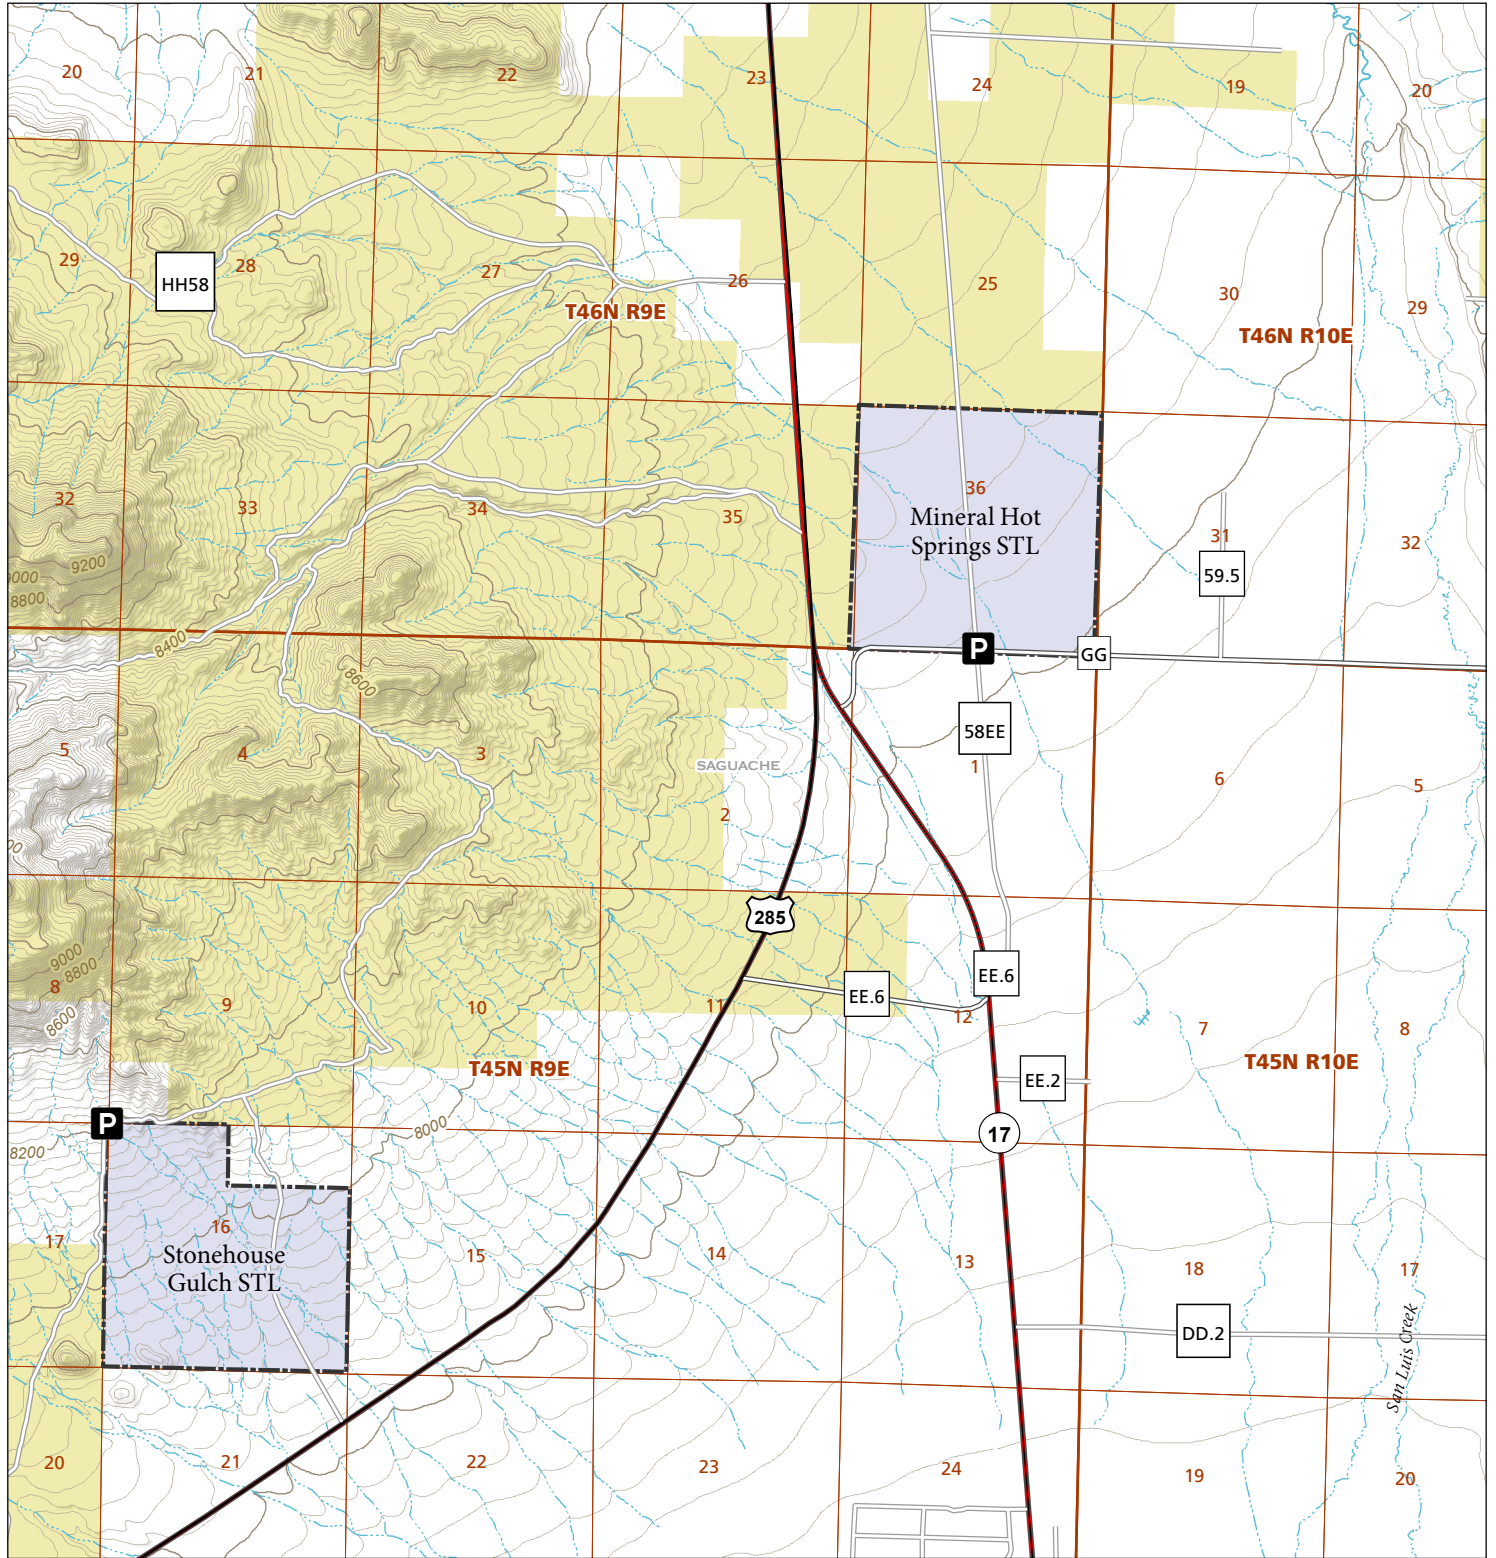

Mineral Hot Springs & Stonehouse Gulch

STL Hunting and Fishing Access Program

Please see the current Colorado State Recreation Lands brochure for listing of land use regulations and access points for this property and other SLB parcels open for wildlife related recreation. Also refer to the CPW Fishing and Hunting information brochure for current hunting and fishing regulations.

Map Updated: 9/6/2023

-  STL Boundary
-  BLM
-  Parking
-  No Public Access