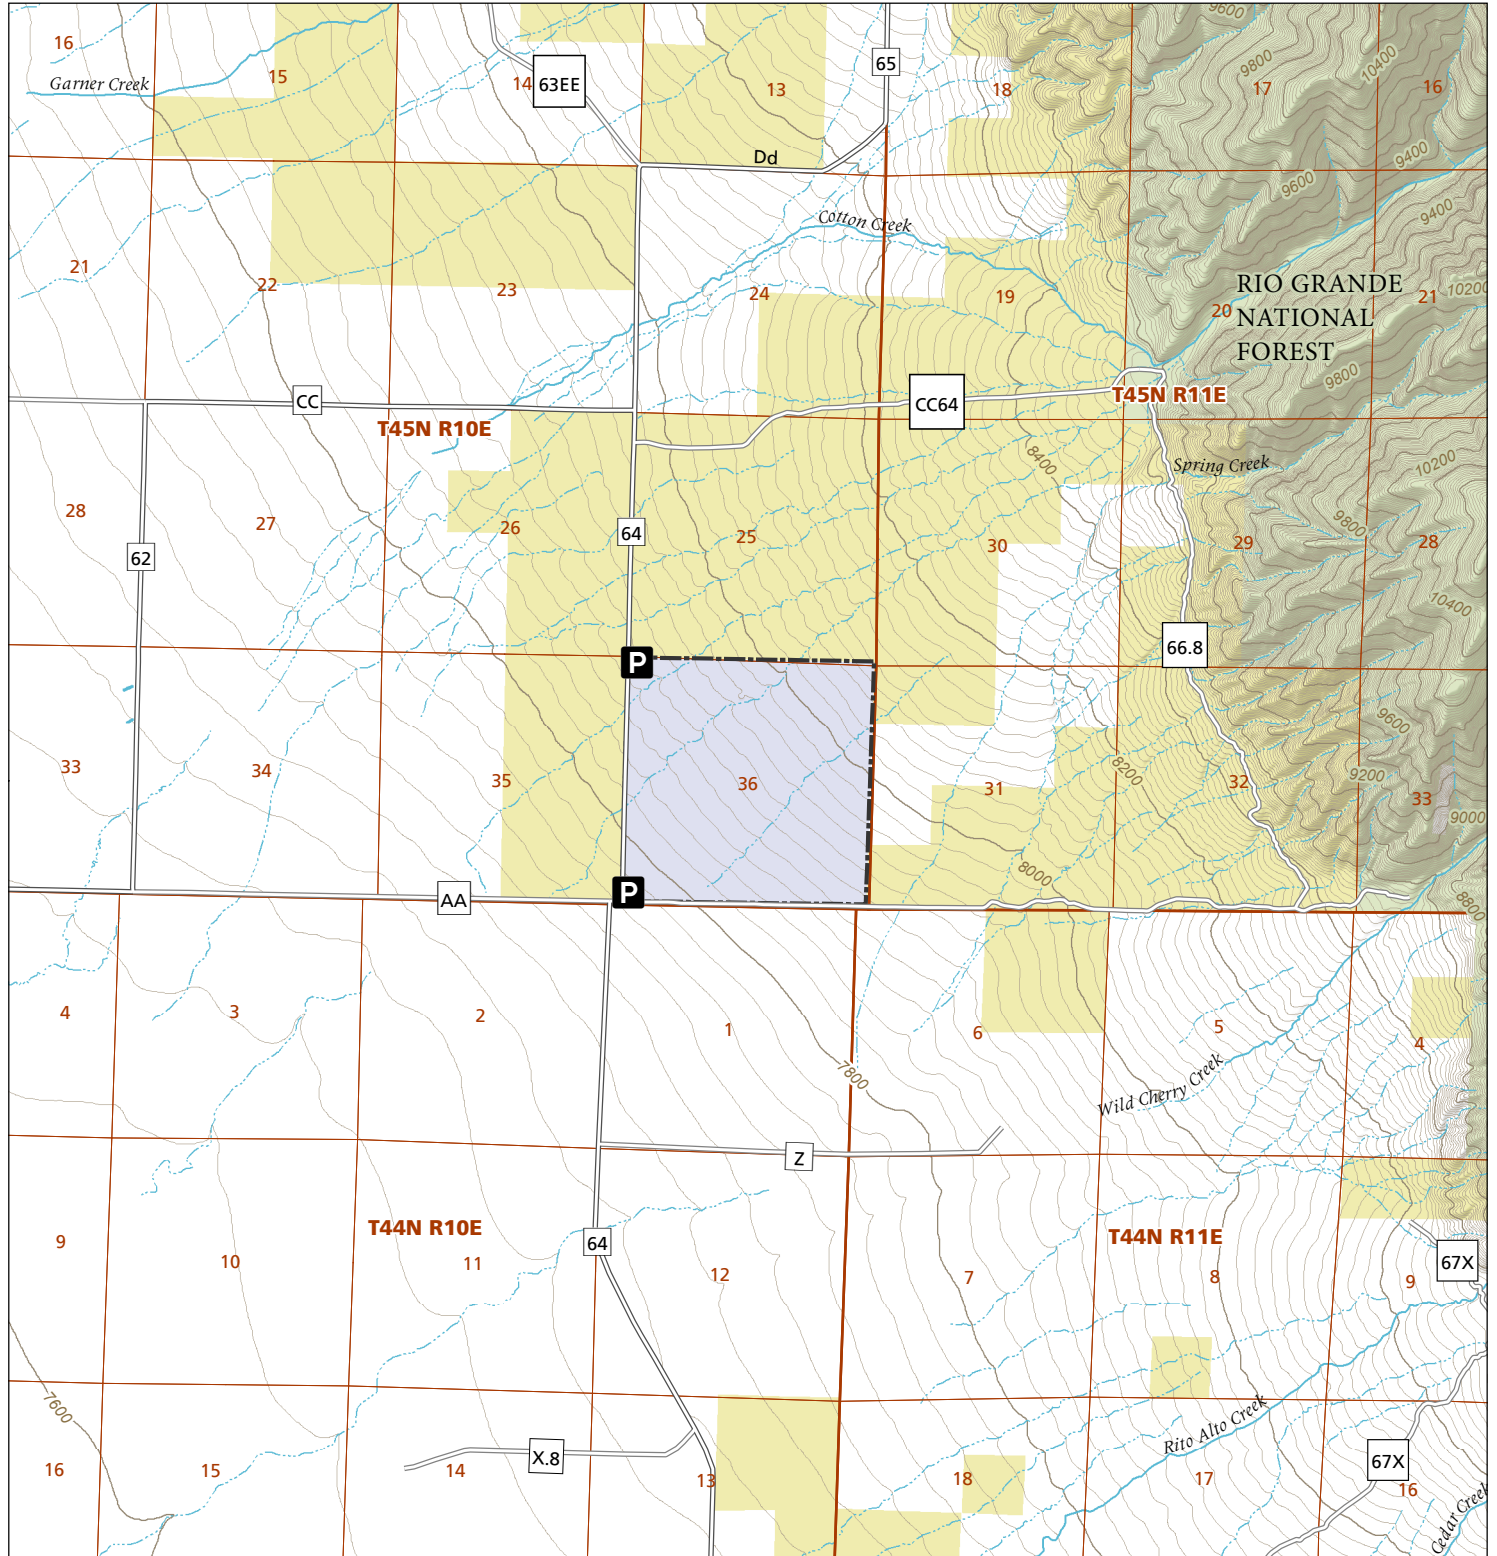

Mirage

STL Hunting and Fishing Access Program

Please see the current Colorado State Recreation Lands brochure for listing of land use regulations and access points for this property and other SLB parcels open for wildlife related recreation. Also refer to the CPW Fishing and Hunting information brochure for current hunting and fishing regulations.

Map Updated: 9/6/2023

-  STL Boundary
-  BLM
-  Parking
-  US Forest Service
-  No Public Access