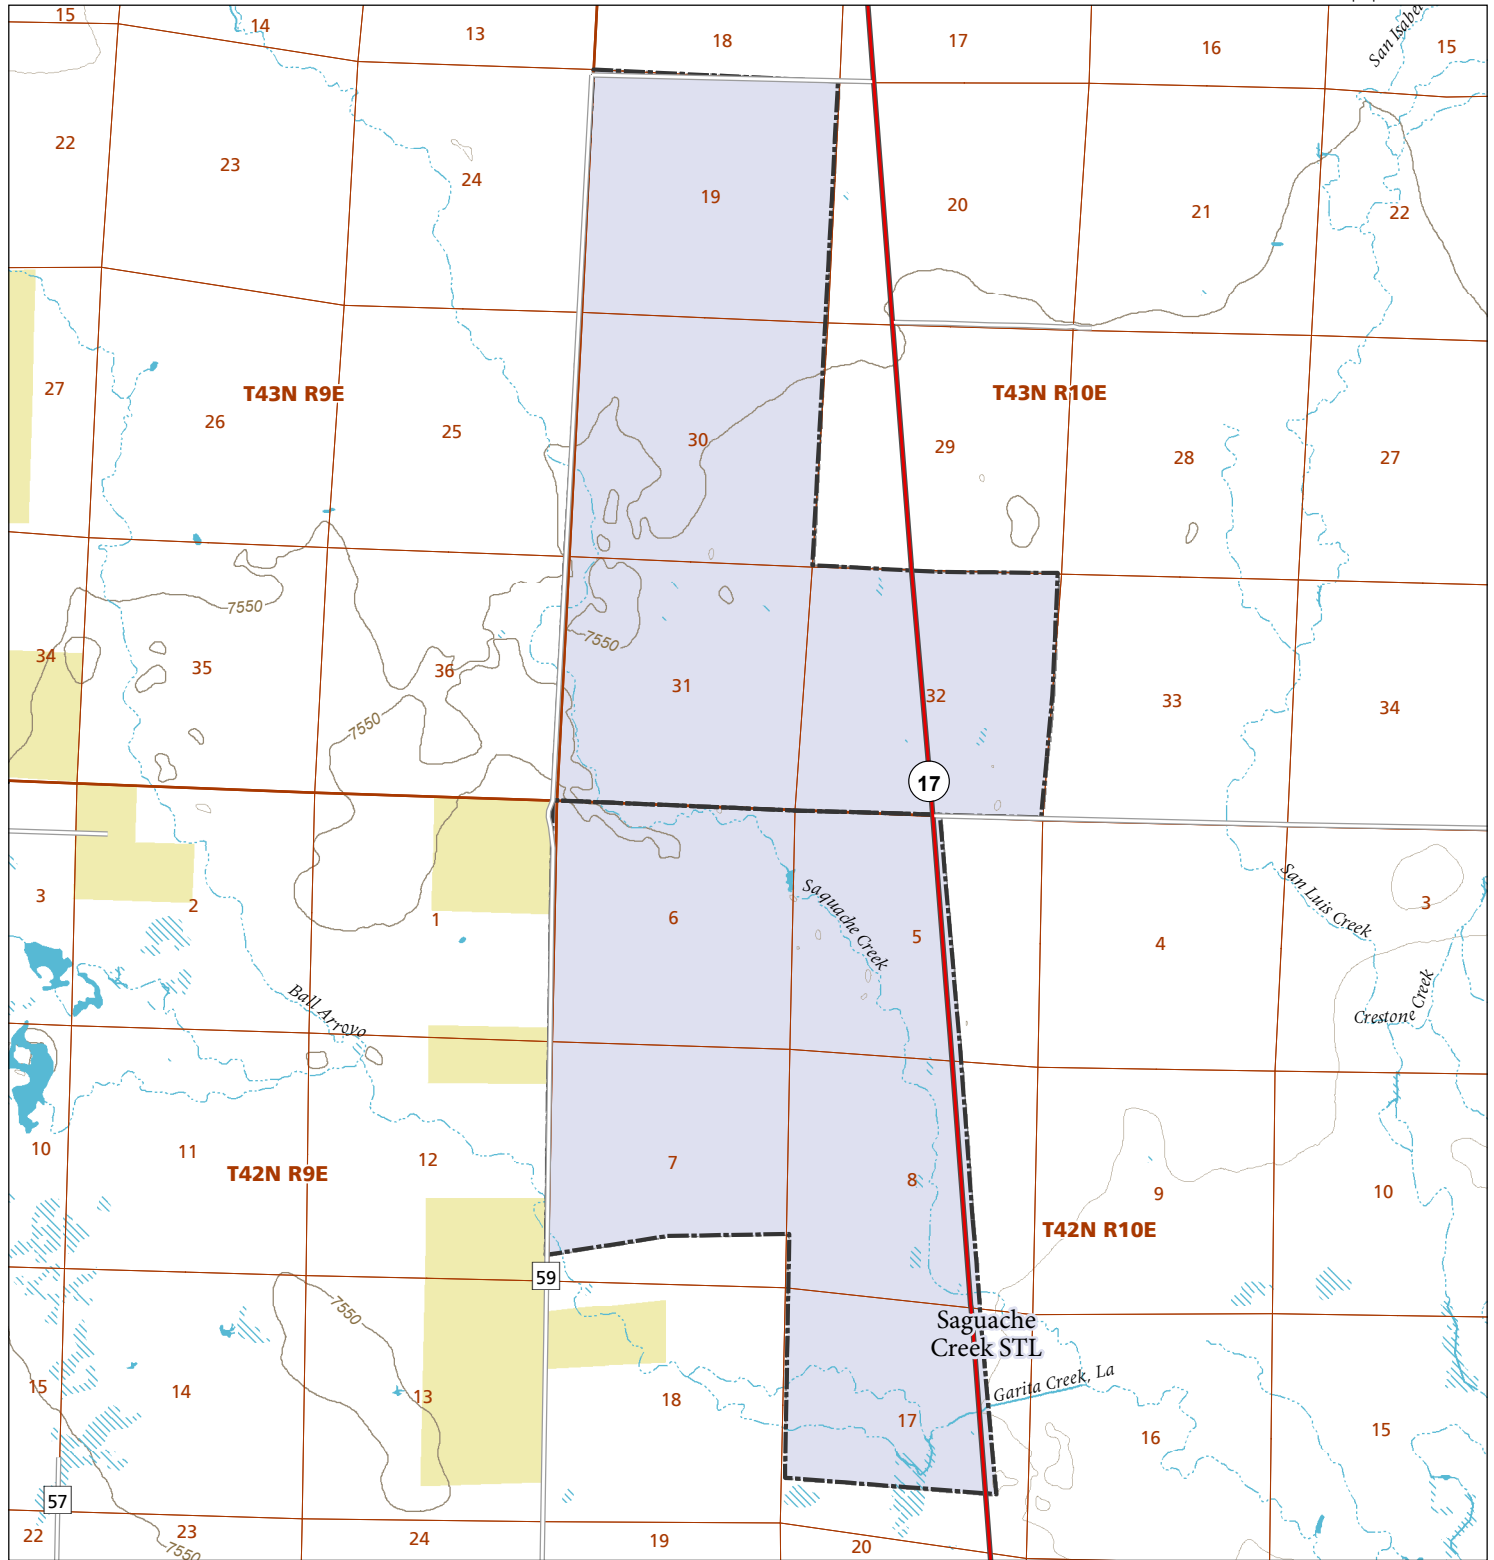

Mishak Lakes & Saguache Creek STL Hunting and Fishing Access Program

Please see the current Colorado State Recreation Lands brochure for listing of land use regulations and access points for this property and other SLB parcels open for wildlife related recreation. Also refer to the CPW Fishing and Hunting information brochure for current hunting and fishing regulations.

Map Updated: 9/11/2023

 STL Boundary  BLM