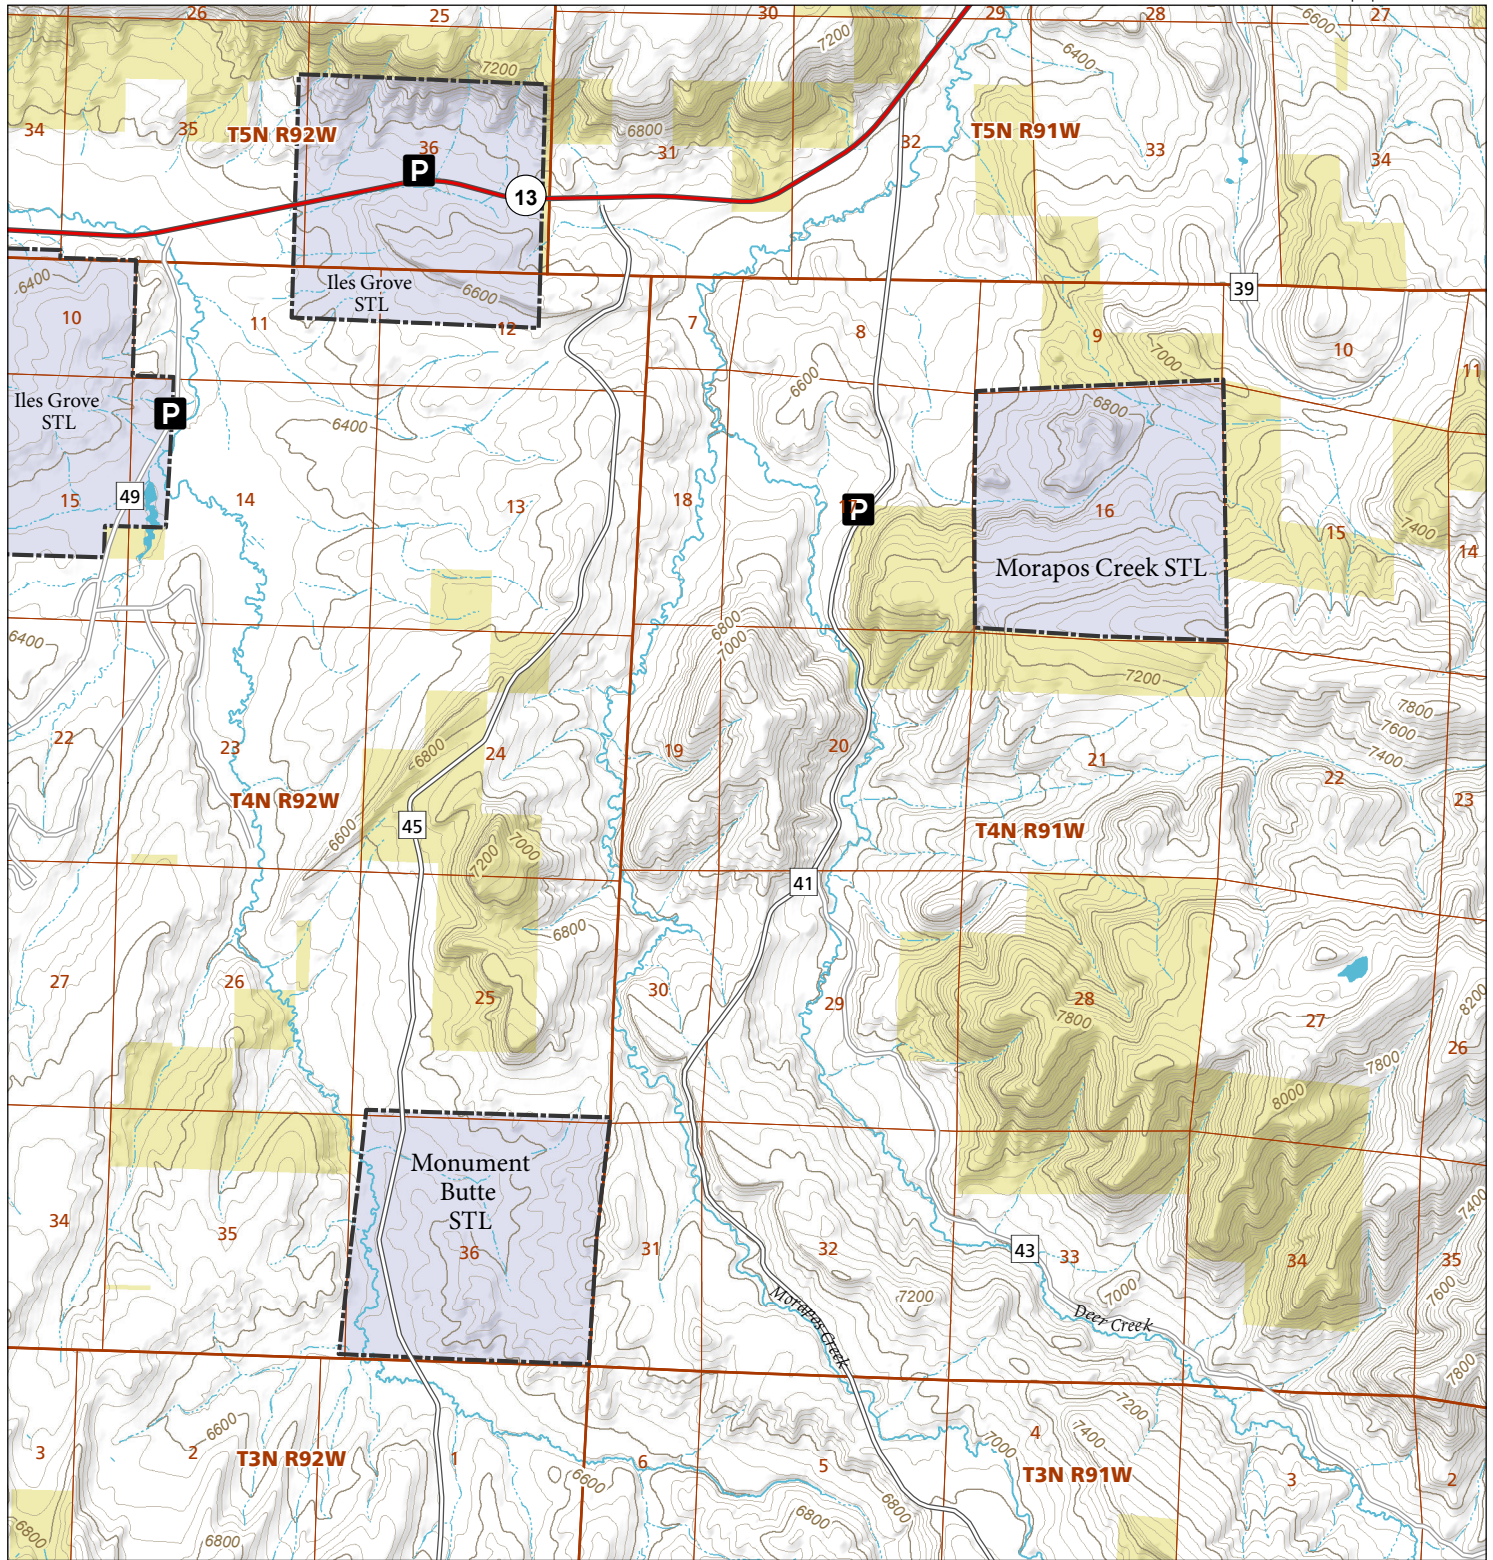

Monument Butte & Morapos Creek

STL Hunting and Fishing Access Program

Please see the current Colorado State Recreation Lands brochure for listing of land use regulations and access points for this property and other SLB parcels open for wildlife related recreation. Also refer to the CPW Fishing and Hunting information brochure for current hunting and fishing regulations.

Map Updated: 9/18/2023

-  STL Boundary
-  Parking
-  BLM
-  No Public Access