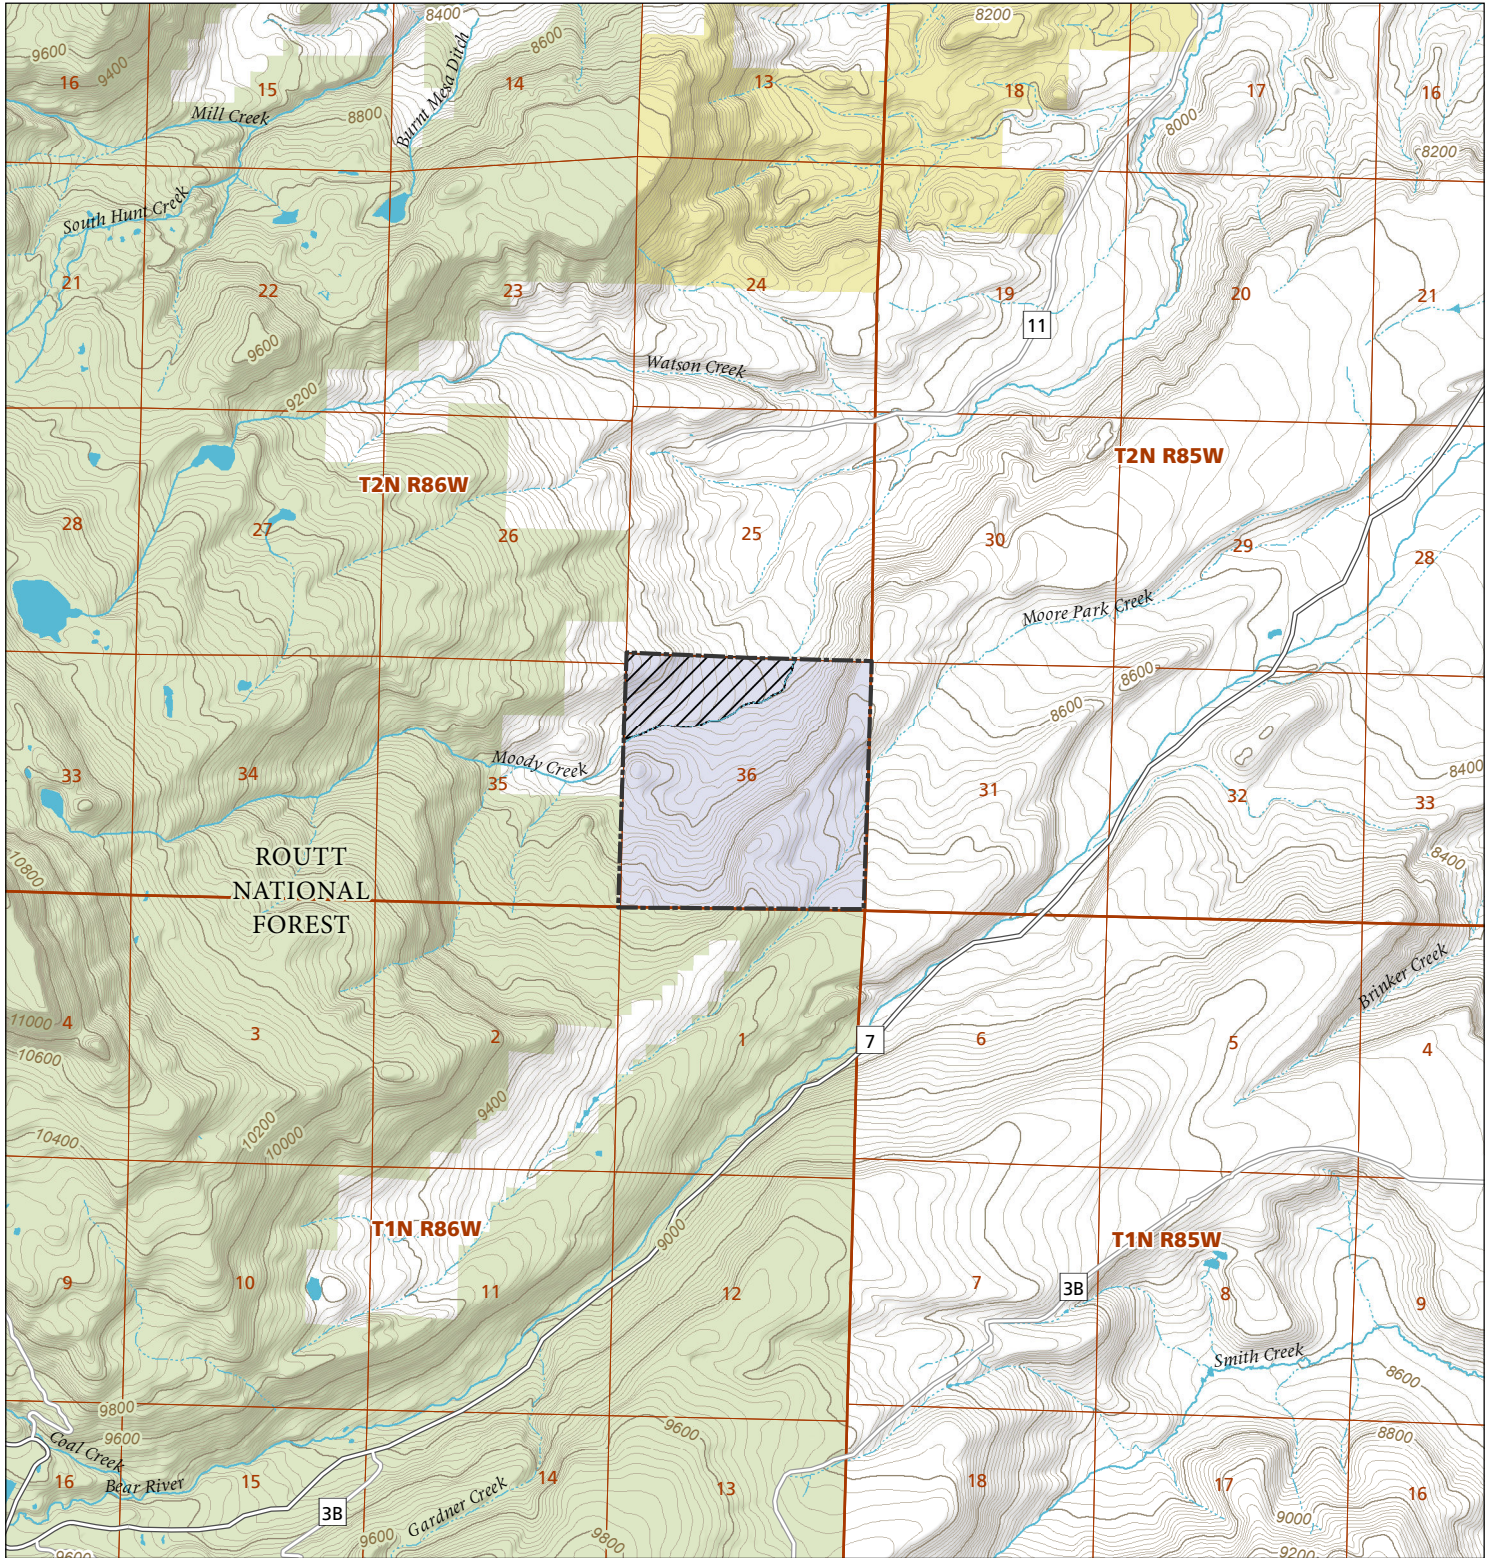

Moody Creek

STL Hunting and Fishing Access Program

Please see the current Colorado State Recreation Lands brochure for listing of land use regulations and access points for this property and other SLB parcels open for wildlife related recreation. Also refer to the CPW Fishing and Hunting information brochure for current hunting and fishing regulations.

Map Updated: 8/16/2023

-  STL Boundary
-  Safety Zone - No Hunting
-  BLM
-  US Forest Service
-  No Public Access