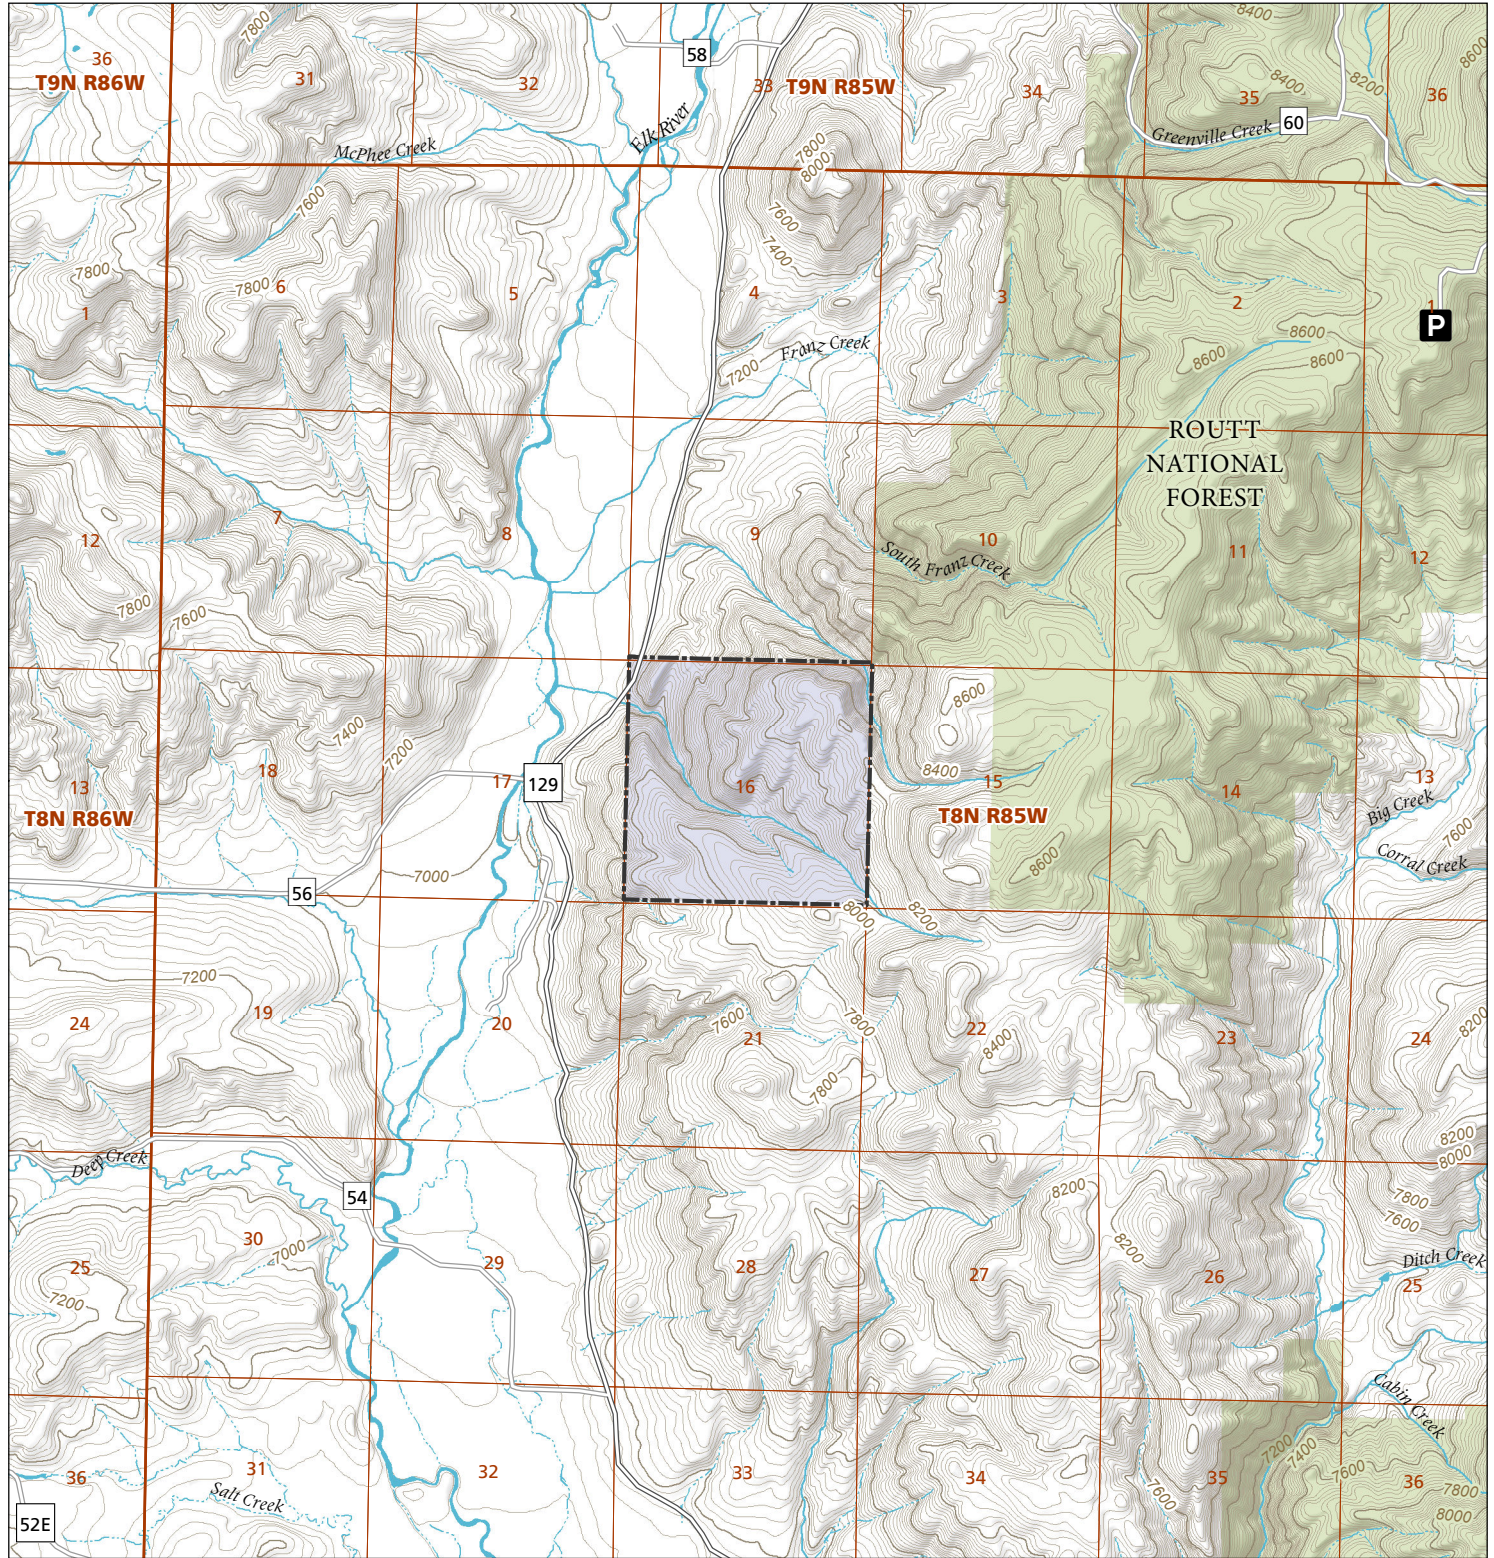

Moonhill

STL Hunting and Fishing Access Program

Please see the current Colorado State Recreation Lands brochure for listing of land use regulations and access points for this property and other SLB parcels open for wildlife related recreation. Also refer to the CPW Fishing and Hunting information brochure for current hunting and fishing regulations.

Map Updated: 8/16/2023

-  STL Boundary
-  US Forest Service
-  Parking
-  No Public Access