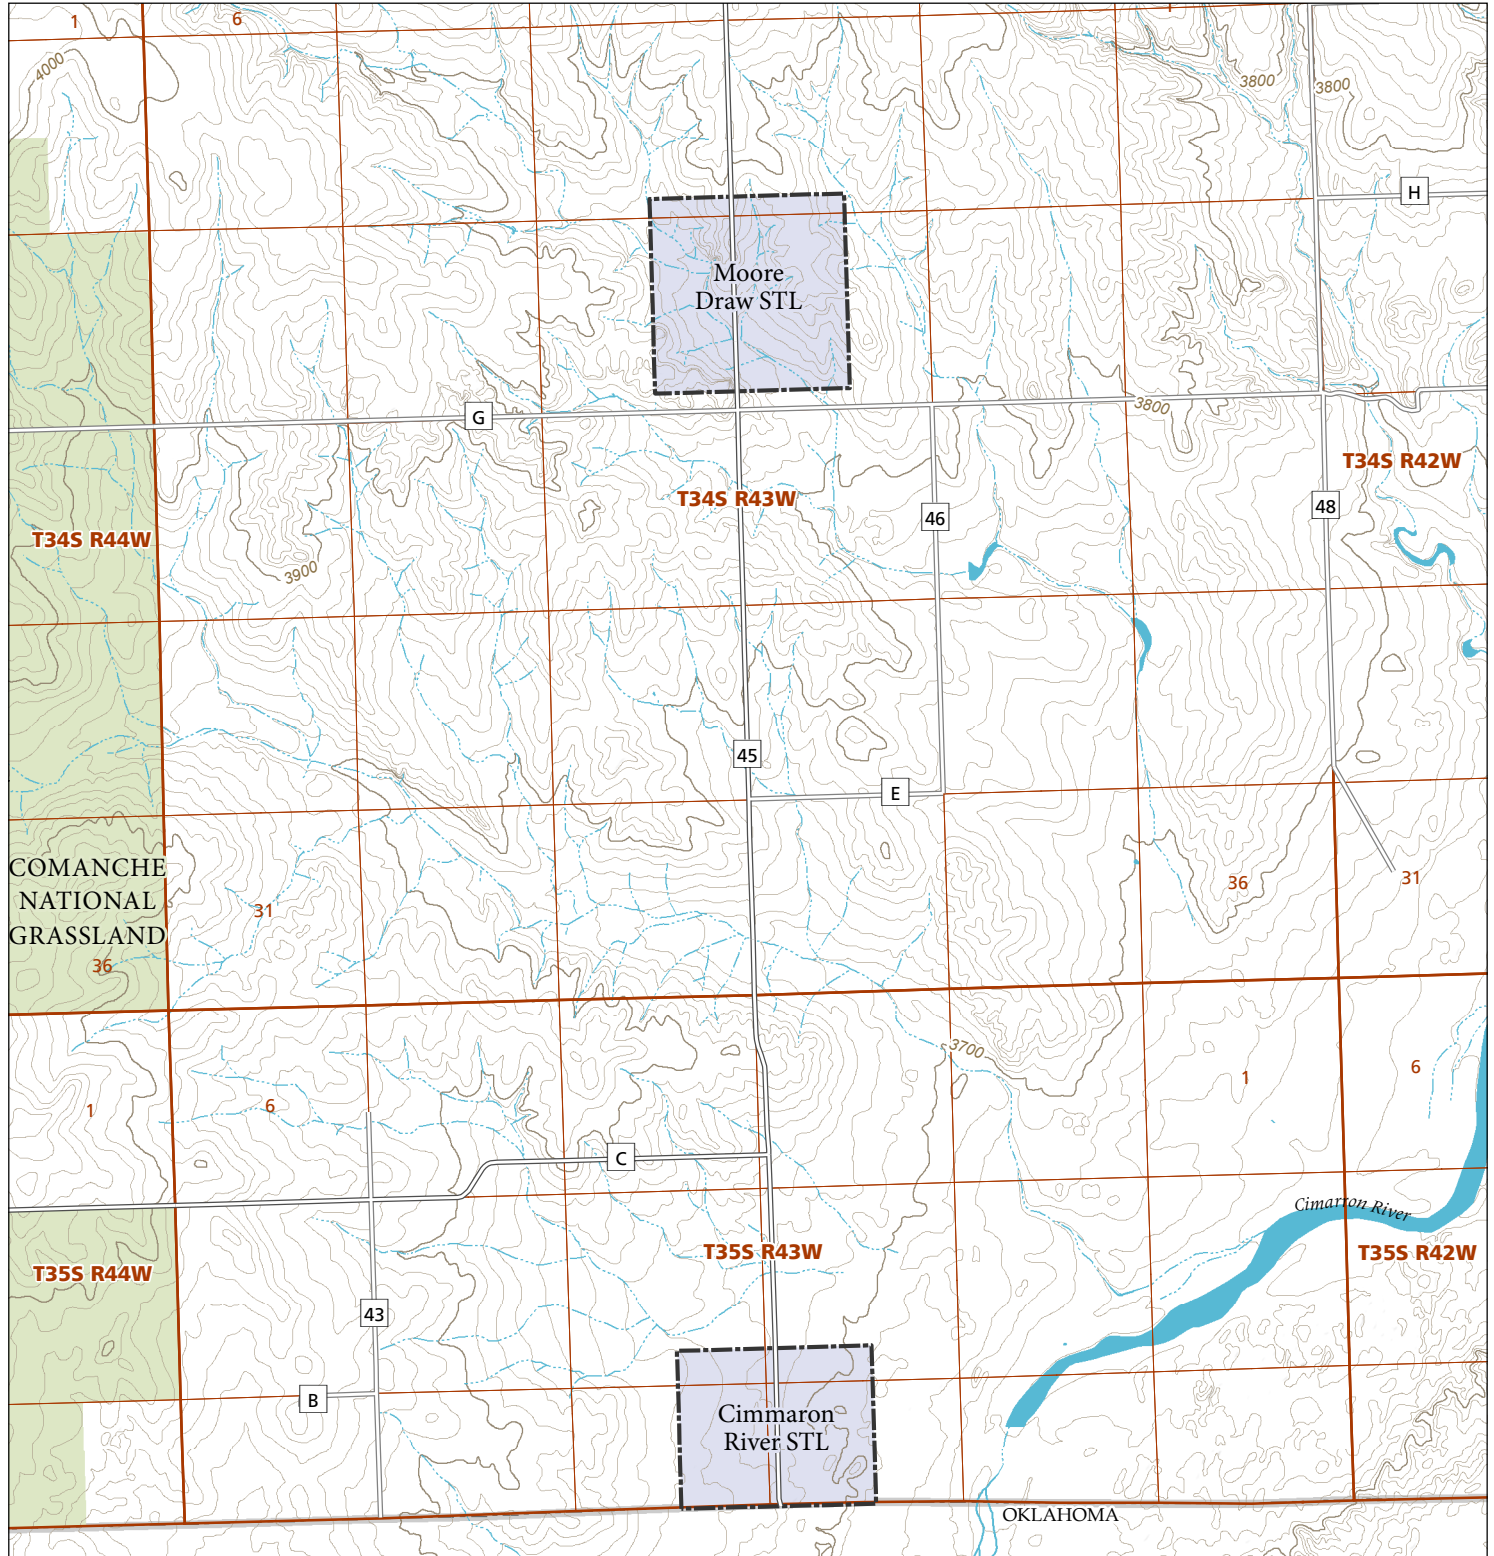

Moore Draw & Cimmaron River

STL Hunting and Fishing Access Program

Please see the current Colorado State Recreation Lands brochure for listing of land use regulations and access points for this property and other SLB parcels open for wildlife related recreation. Also refer to the CPW Fishing and Hunting information brochure for current hunting and fishing regulations.

Map Updated: 8/25/2023

-  STL Boundary
-  US Forest Service
-  No Public Access