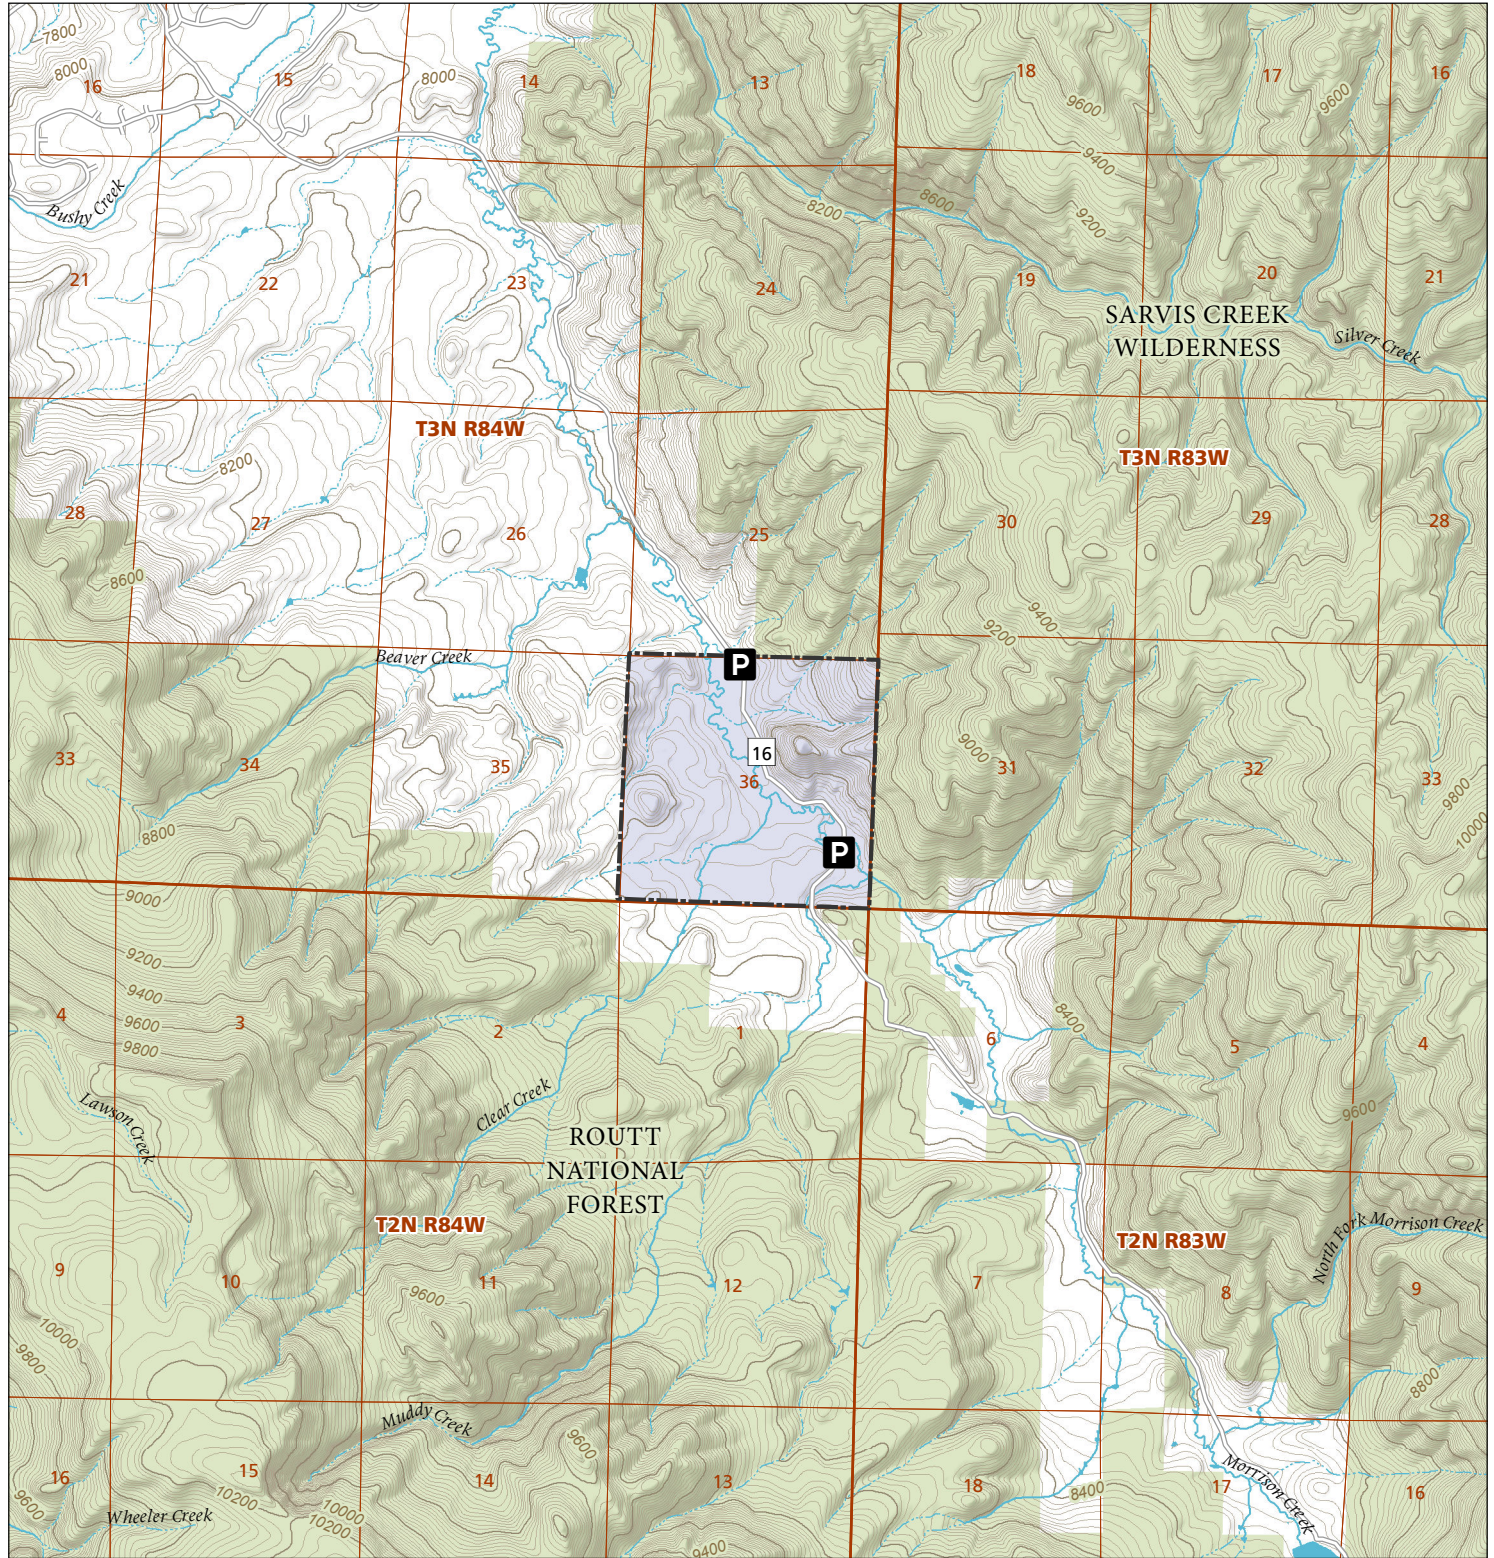

Morrison Creek

STL Hunting and Fishing Access Program

Please see the current Colorado State Recreation Lands brochure for listing of land use regulations and access points for this property and other SLB parcels open for wildlife related recreation. Also refer to the CPW Fishing and Hunting information brochure for current hunting and fishing regulations.

Map Updated: 8/16/2023

-  STL Boundary
-  US Forest Service
-  Parking
-  No Public Access