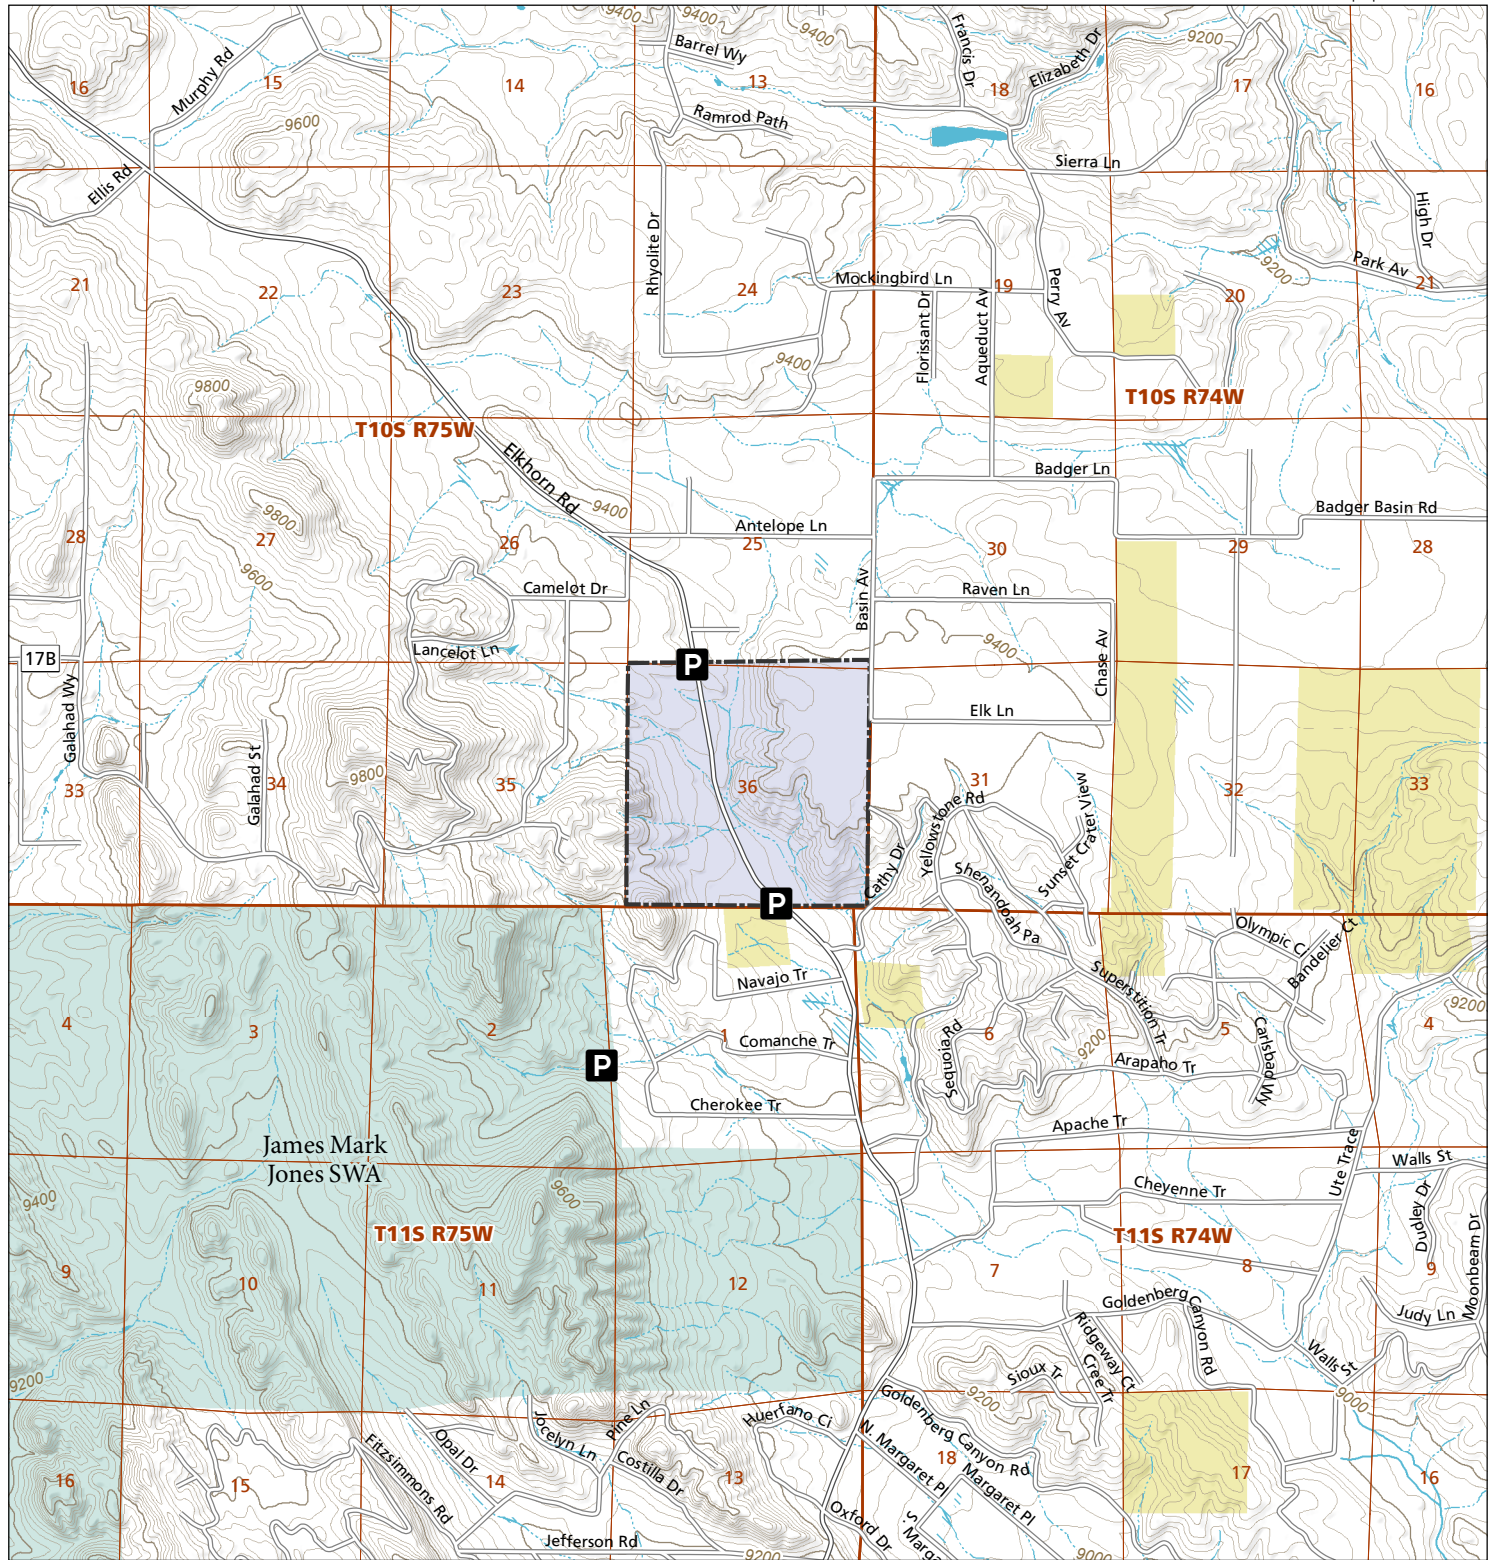

Mud Springs

STL Hunting and Fishing Access Program

Please see the current Colorado State Recreation Lands brochure for listing of land use regulations and access points for this property and other SLB parcels open for wildlife related recreation. Also refer to the CPW Fishing and Hunting information brochure for current hunting and fishing regulations.

Map Updated: 9/20/2023

-  STL Boundary
-  Parking
-  SWA
-  BLM
-  No Public Access