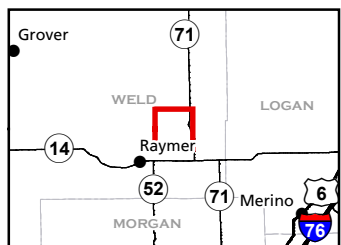

North & South Pawnee Creek

STL Hunting and Fishing Access Program

Please see the current Colorado State Recreation Lands brochure for listing of land use regulations and access points for this property and other SLB parcels open for wildlife related recreation. Also refer to the CPW Fishing and Hunting information brochure for current hunting and fishing regulations.

Map Updated: 8/4/2023

-  STL Boundary
-  US Forest Service
-  Parking
-  No Public Access