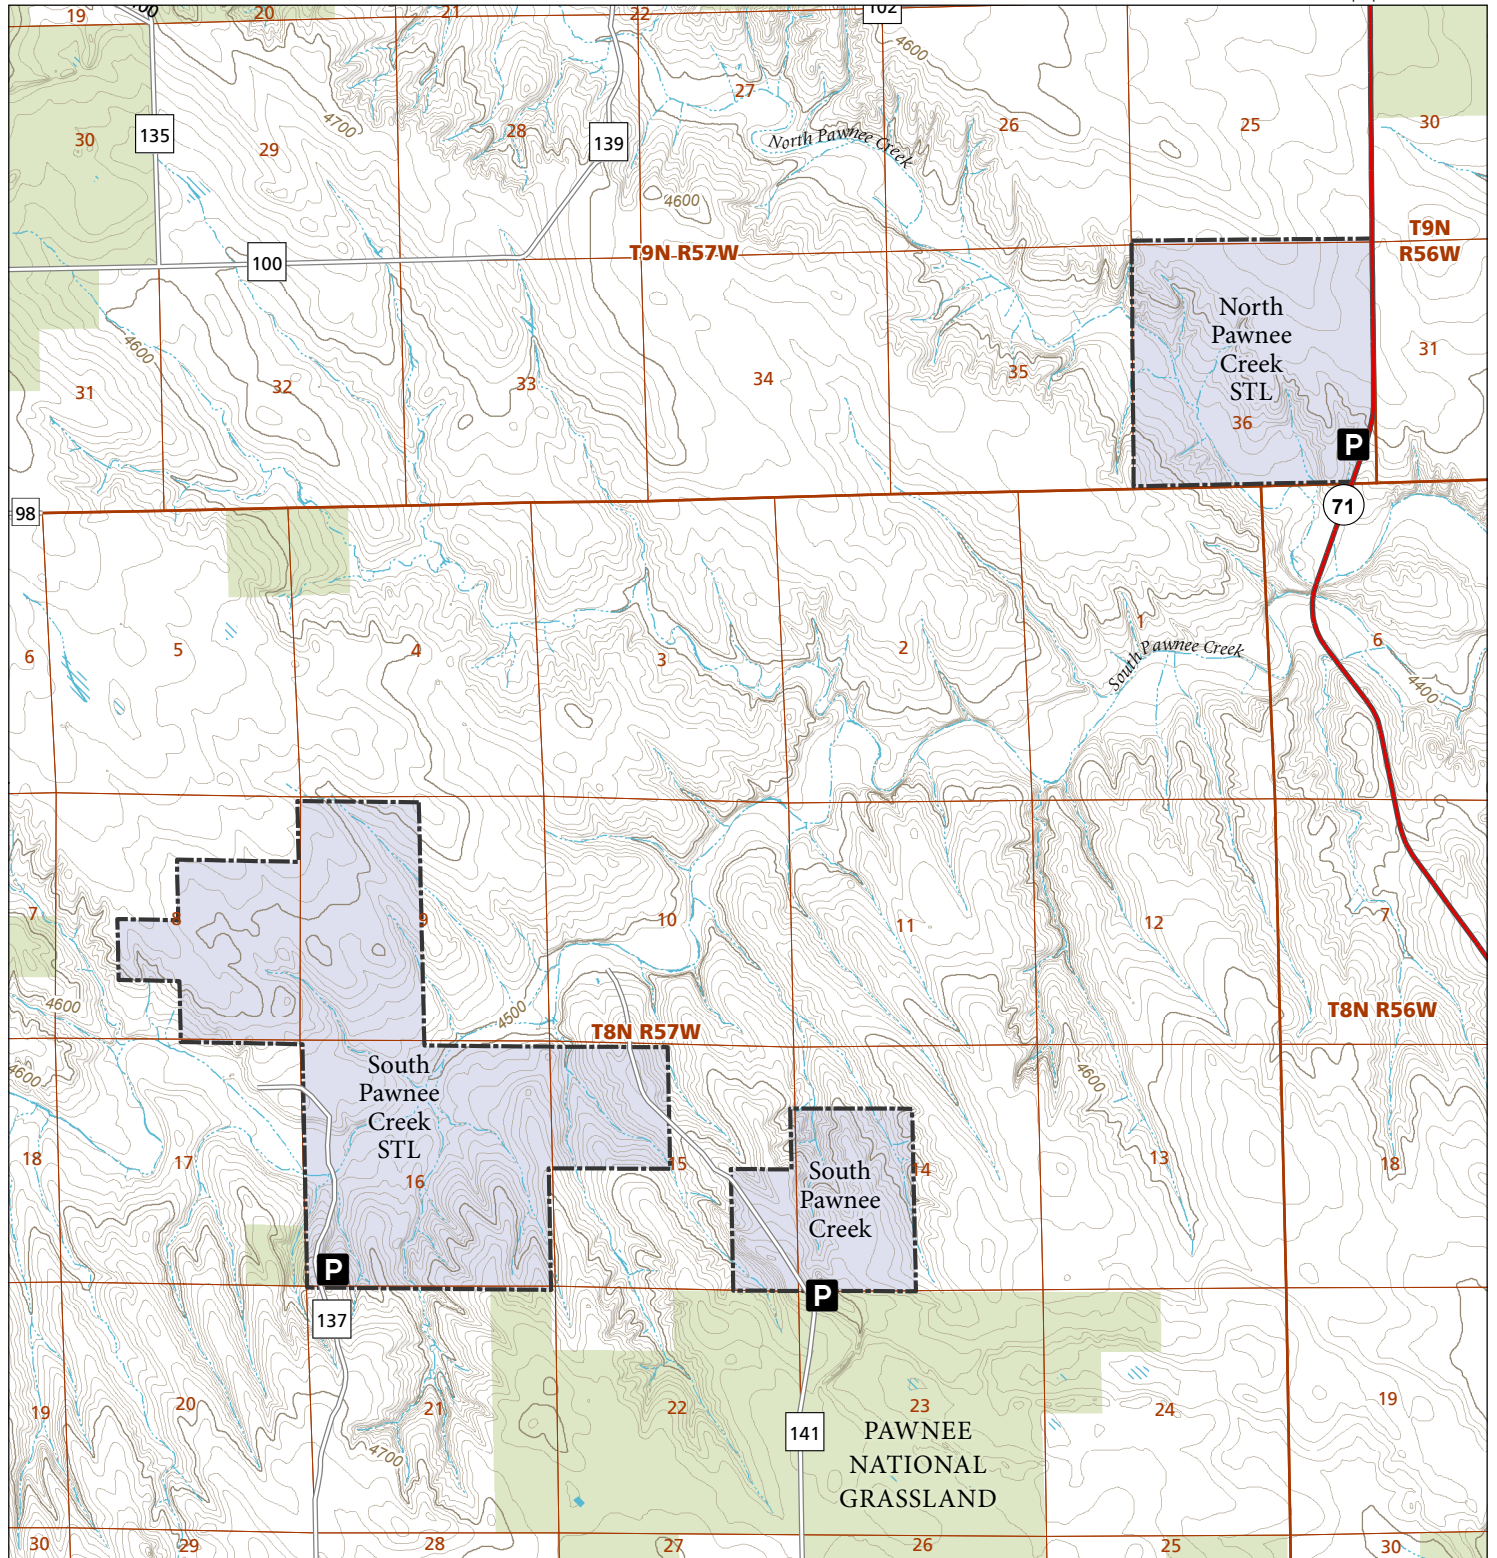

North & South Pawnee Creek

STL Hunting and Fishing Access Program

Please see the current Colorado State Recreation Lands brochure for listing of land use regulations and access points for this property and other SLB parcels open for wildlife related recreation. Also refer to the CPW Fishing and Hunting information brochure for current hunting and fishing regulations.

Map Updated: 8/4/2023

-  STL Boundary
-  US Forest Service
-  Parking
-  No Public Access