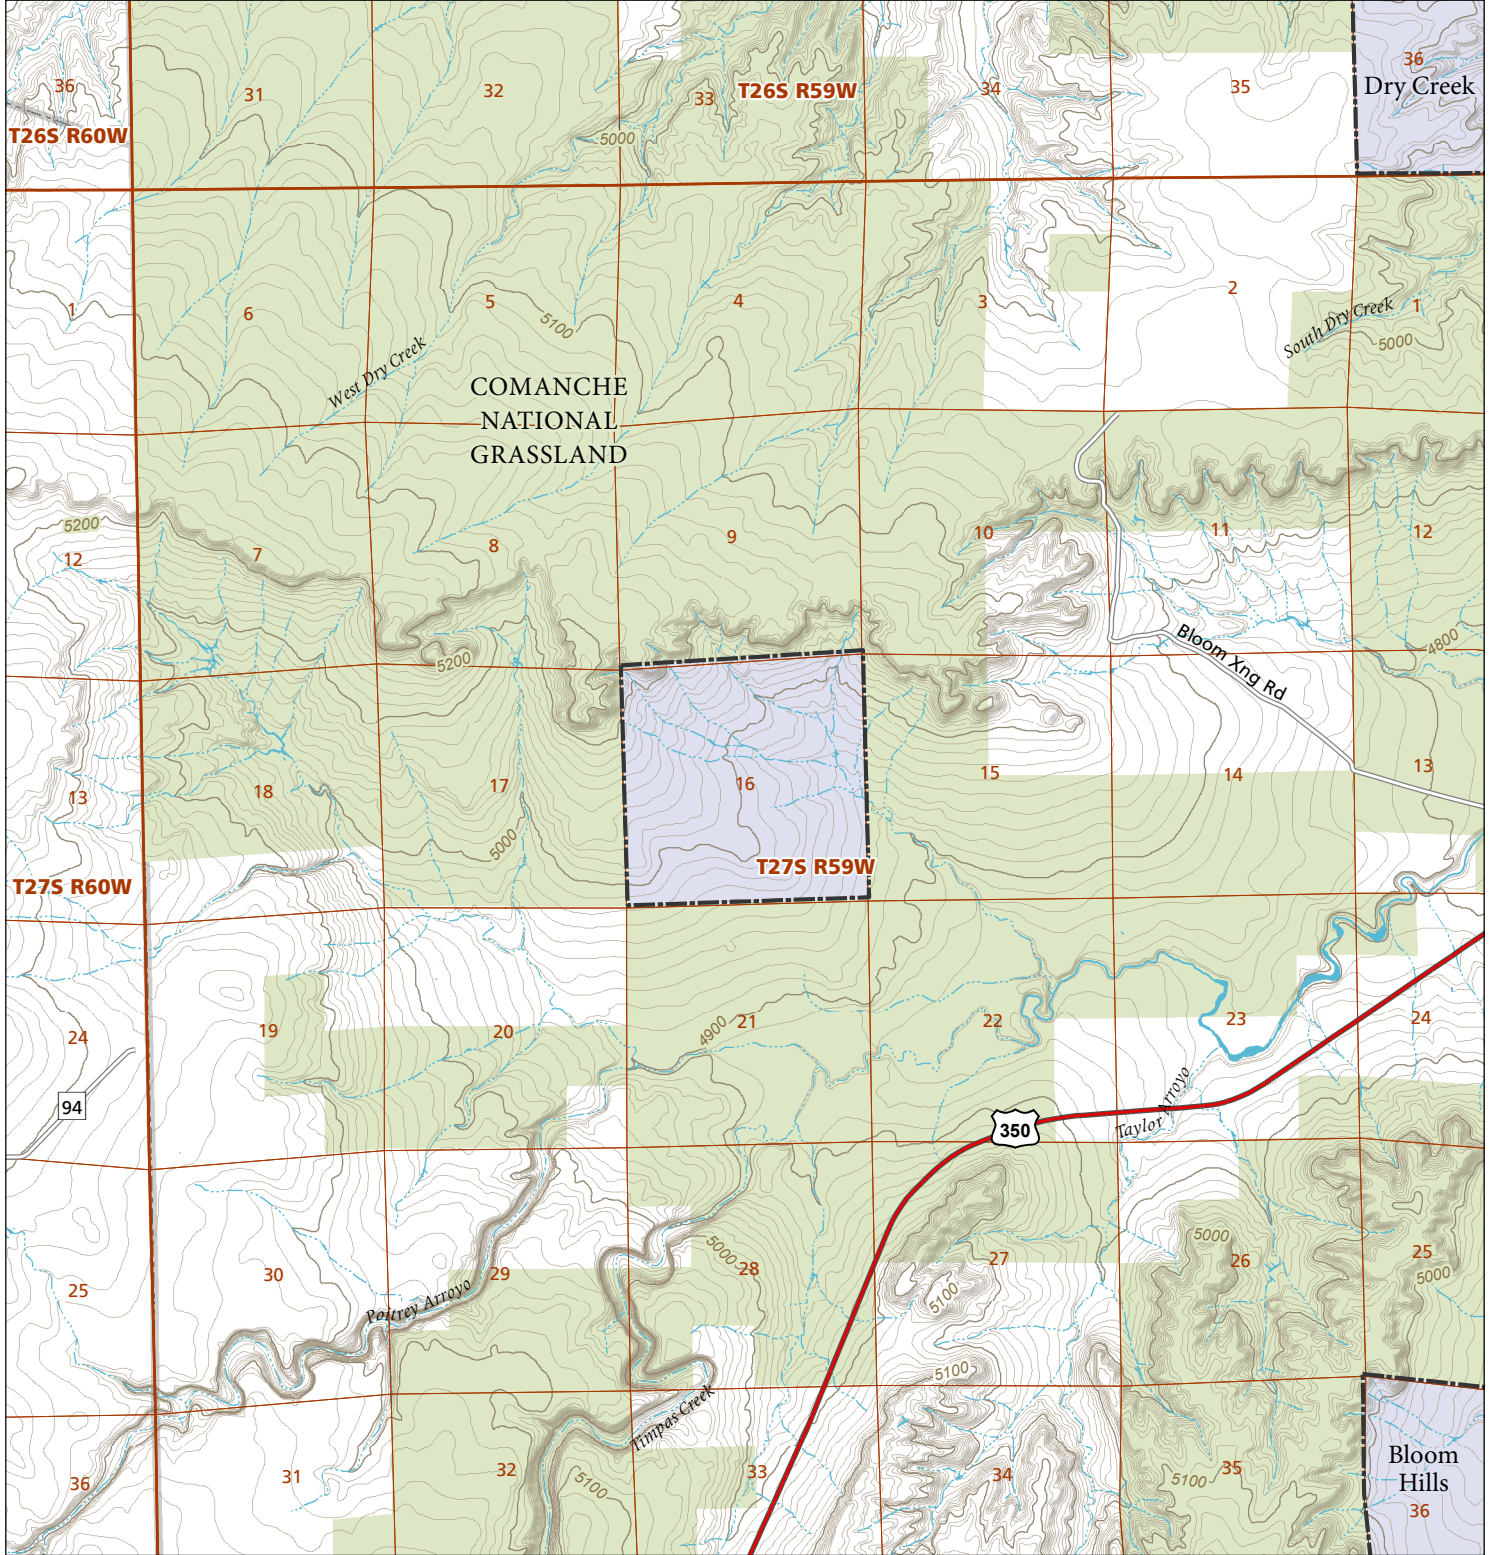

North Devils Canyon

STL Hunting and Fishing Access Program

Please see the current Colorado State Recreation Lands brochure for listing of land use regulations and access points for this property and other SLB parcels open for wildlife related recreation. Also refer to the CPW Fishing and Hunting information brochure for current hunting and fishing regulations.

Map Updated: 8/25/2023

-  STL Boundary
-  US Forest Service
-  No Public Access