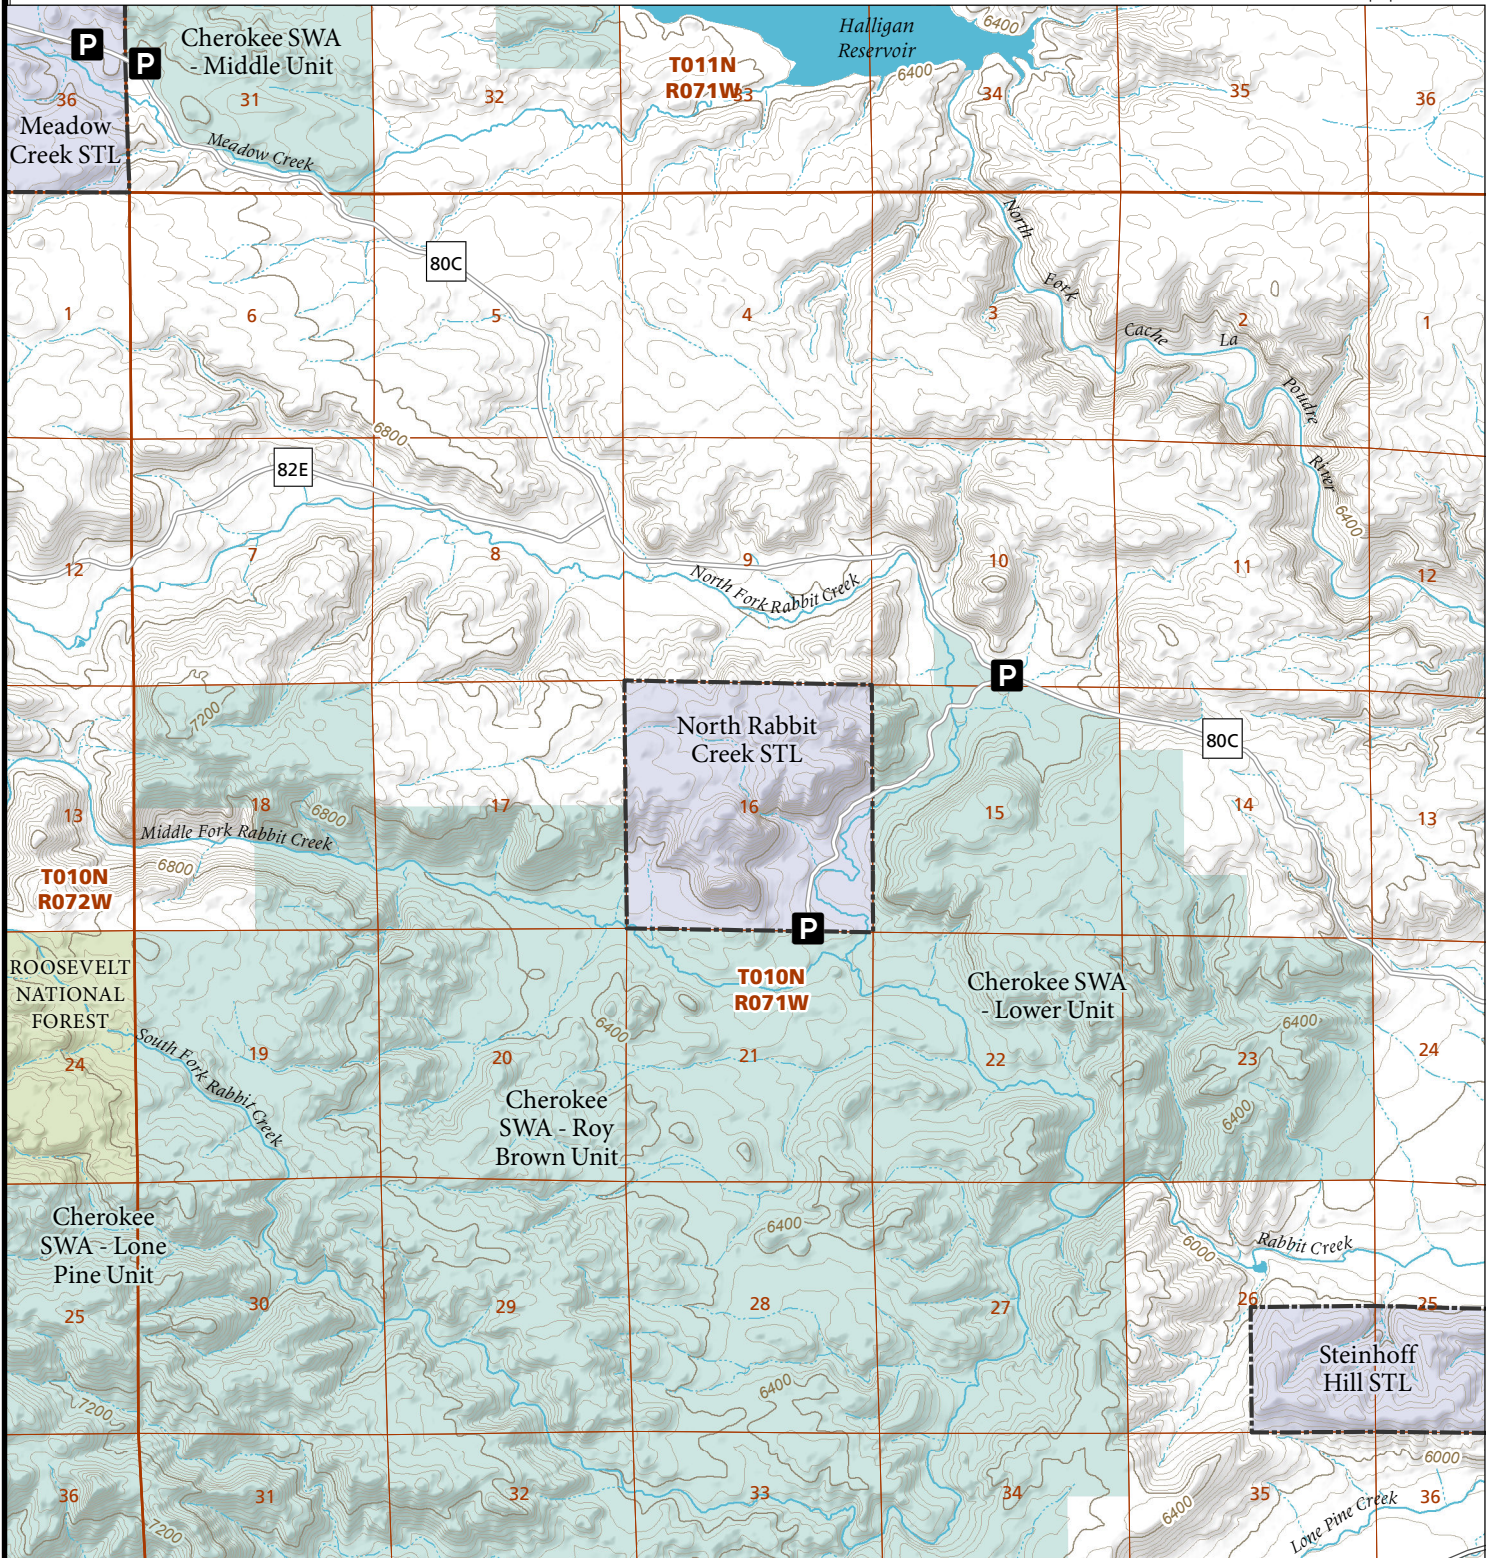

North Rabbit Creek

STL Hunting and Fishing Access Program

Please see the current Colorado State Recreation Lands brochure for listing of land use regulations and access points for this property and other SLB parcels open for wildlife related recreation. Also refer to the CPW Fishing and Hunting information brochure for current hunting and fishing regulations.

Map Updated: 8/4/2023

-  STL Boundary
-  Parking
-  SWA
-  US Forest Service
-  No Public Access