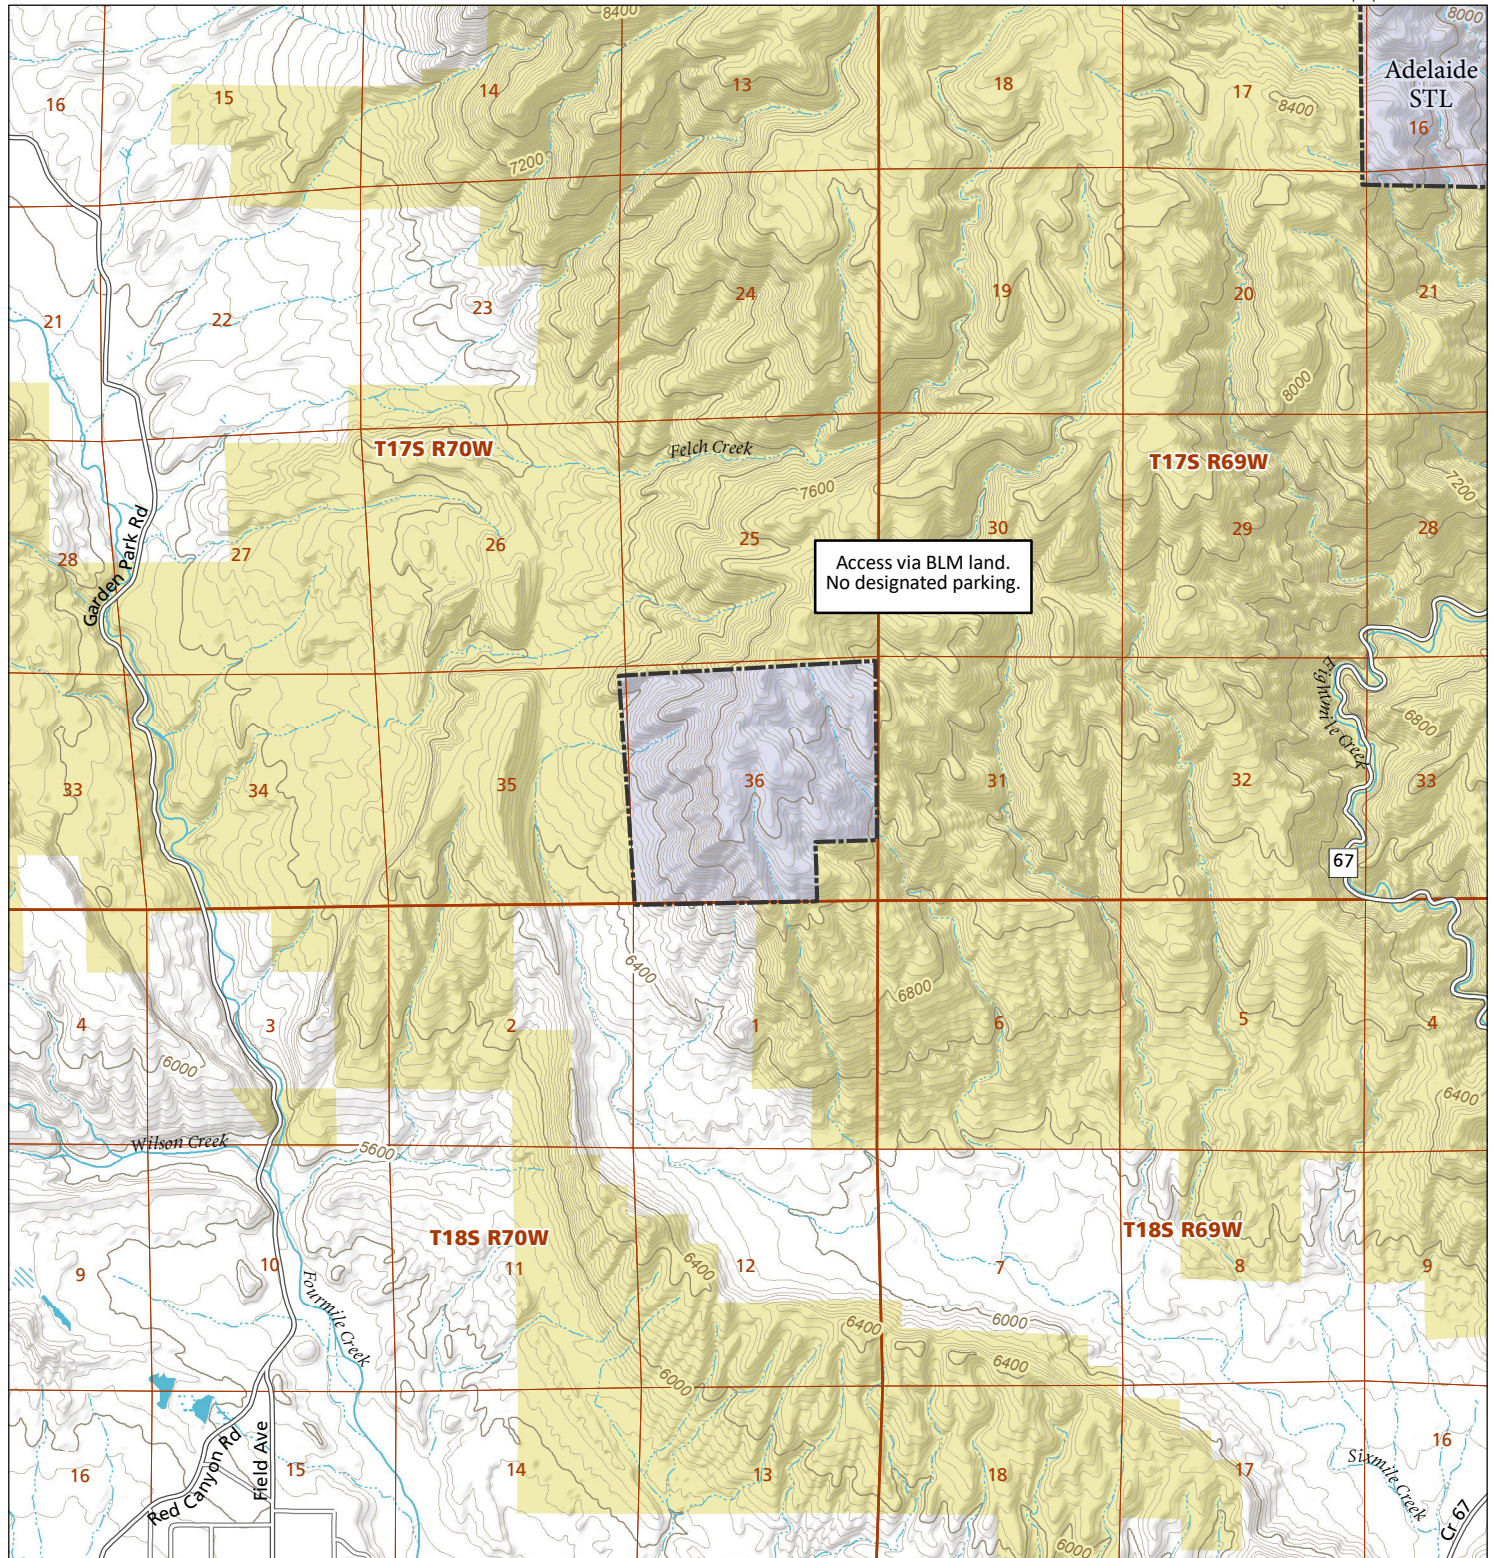

Oil Well Flats

STL Hunting and Fishing Access Program

Please see the current Colorado State Recreation Lands brochure for listing of land use regulations and access points for this property and other SLB parcels open for wildlife related recreation. Also refer to the CPW Fishing and Hunting information brochure for current hunting and fishing regulations.

Map Updated: 8/31/2023

-  STL Boundary
-  BLM
-  No Public Access