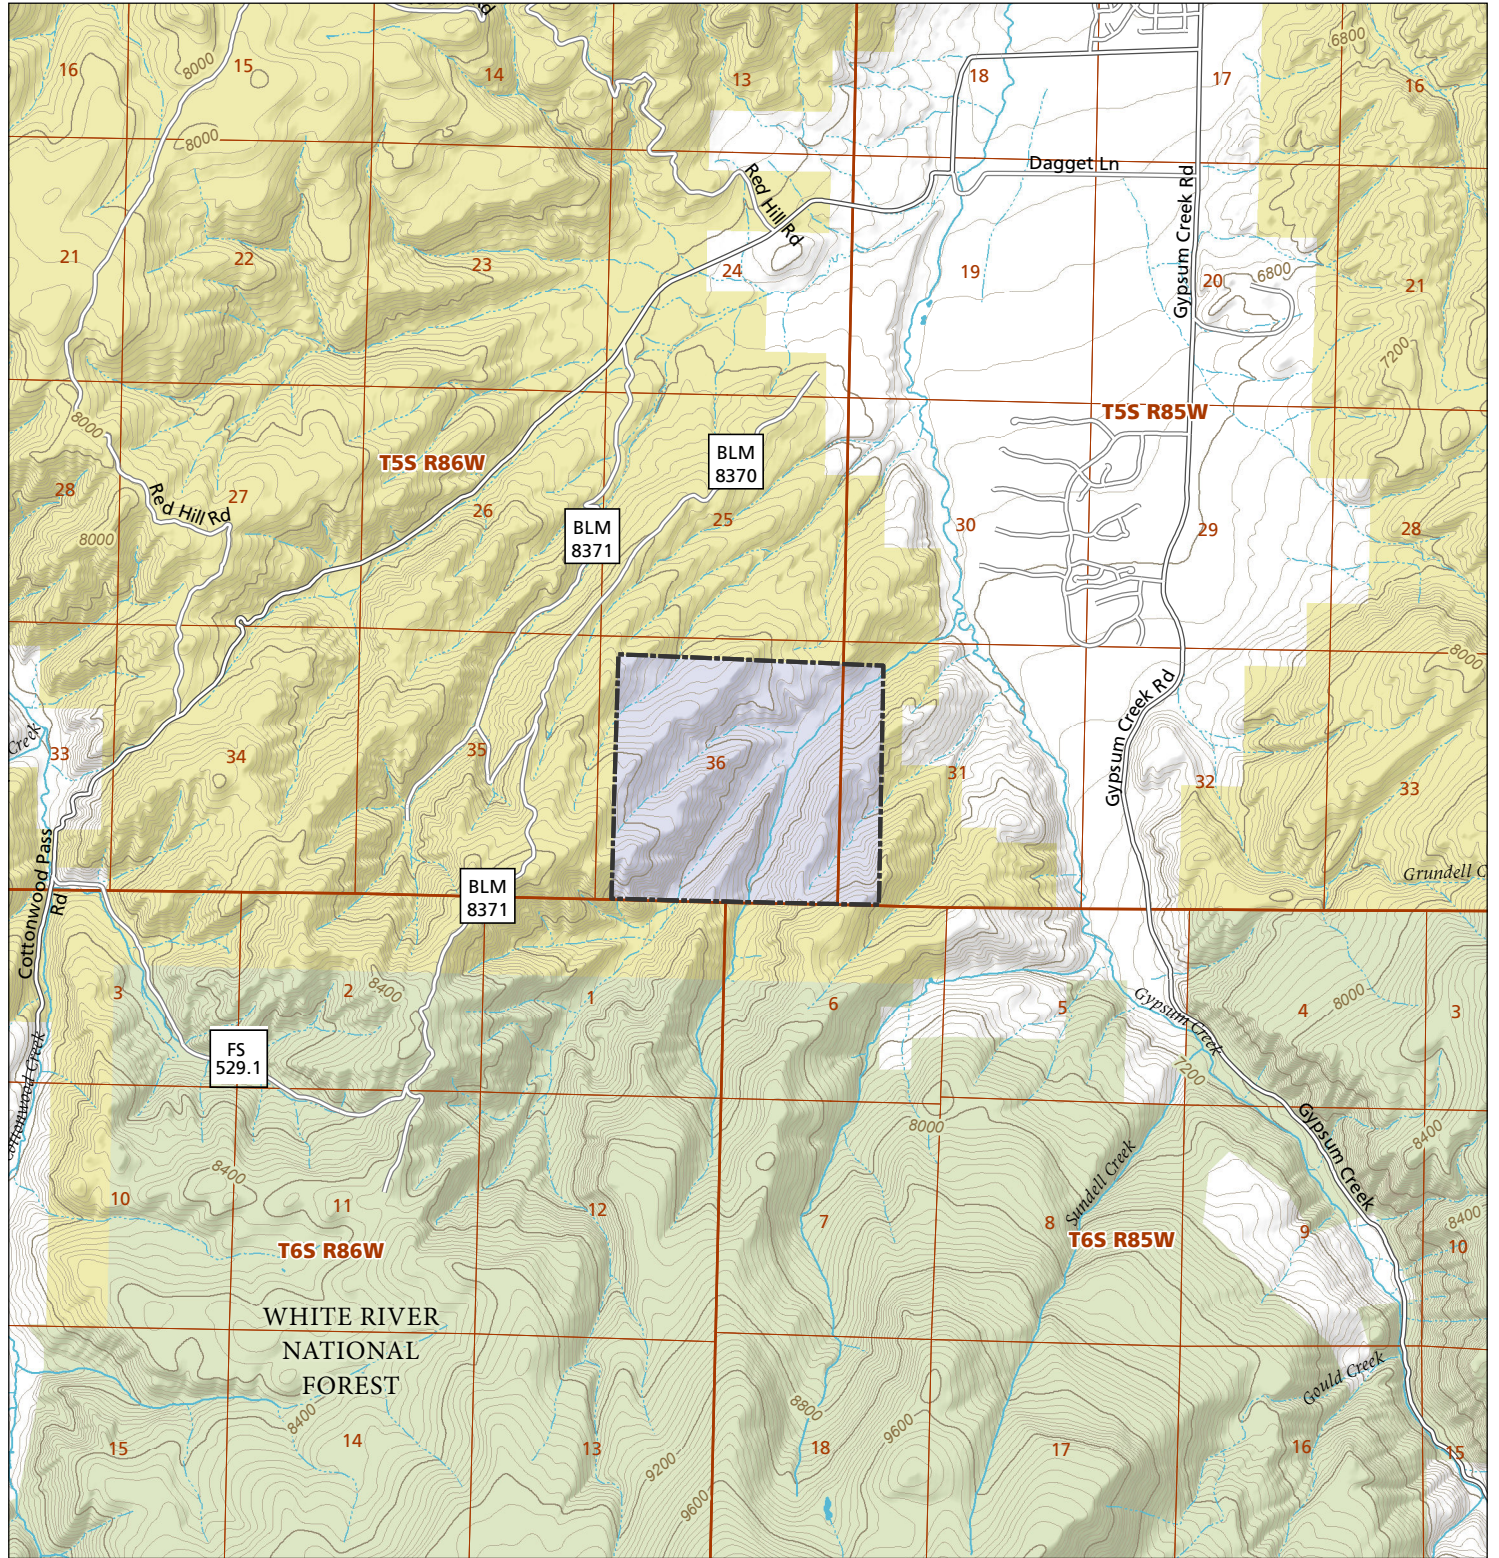

# Old Man's Gulch

## STL Hunting and Fishing Access Program

Please see the current Colorado State Recreation Lands brochure for listing of land use regulations and access points for this property and other SLB parcels open for wildlife related recreation. Also refer to the CPW Fishing and Hunting information brochure for current hunting and fishing regulations.

Map Updated: 8/8/2023

-  STL Boundary
-  BLM
-  US Forest Service
-  No Public Access