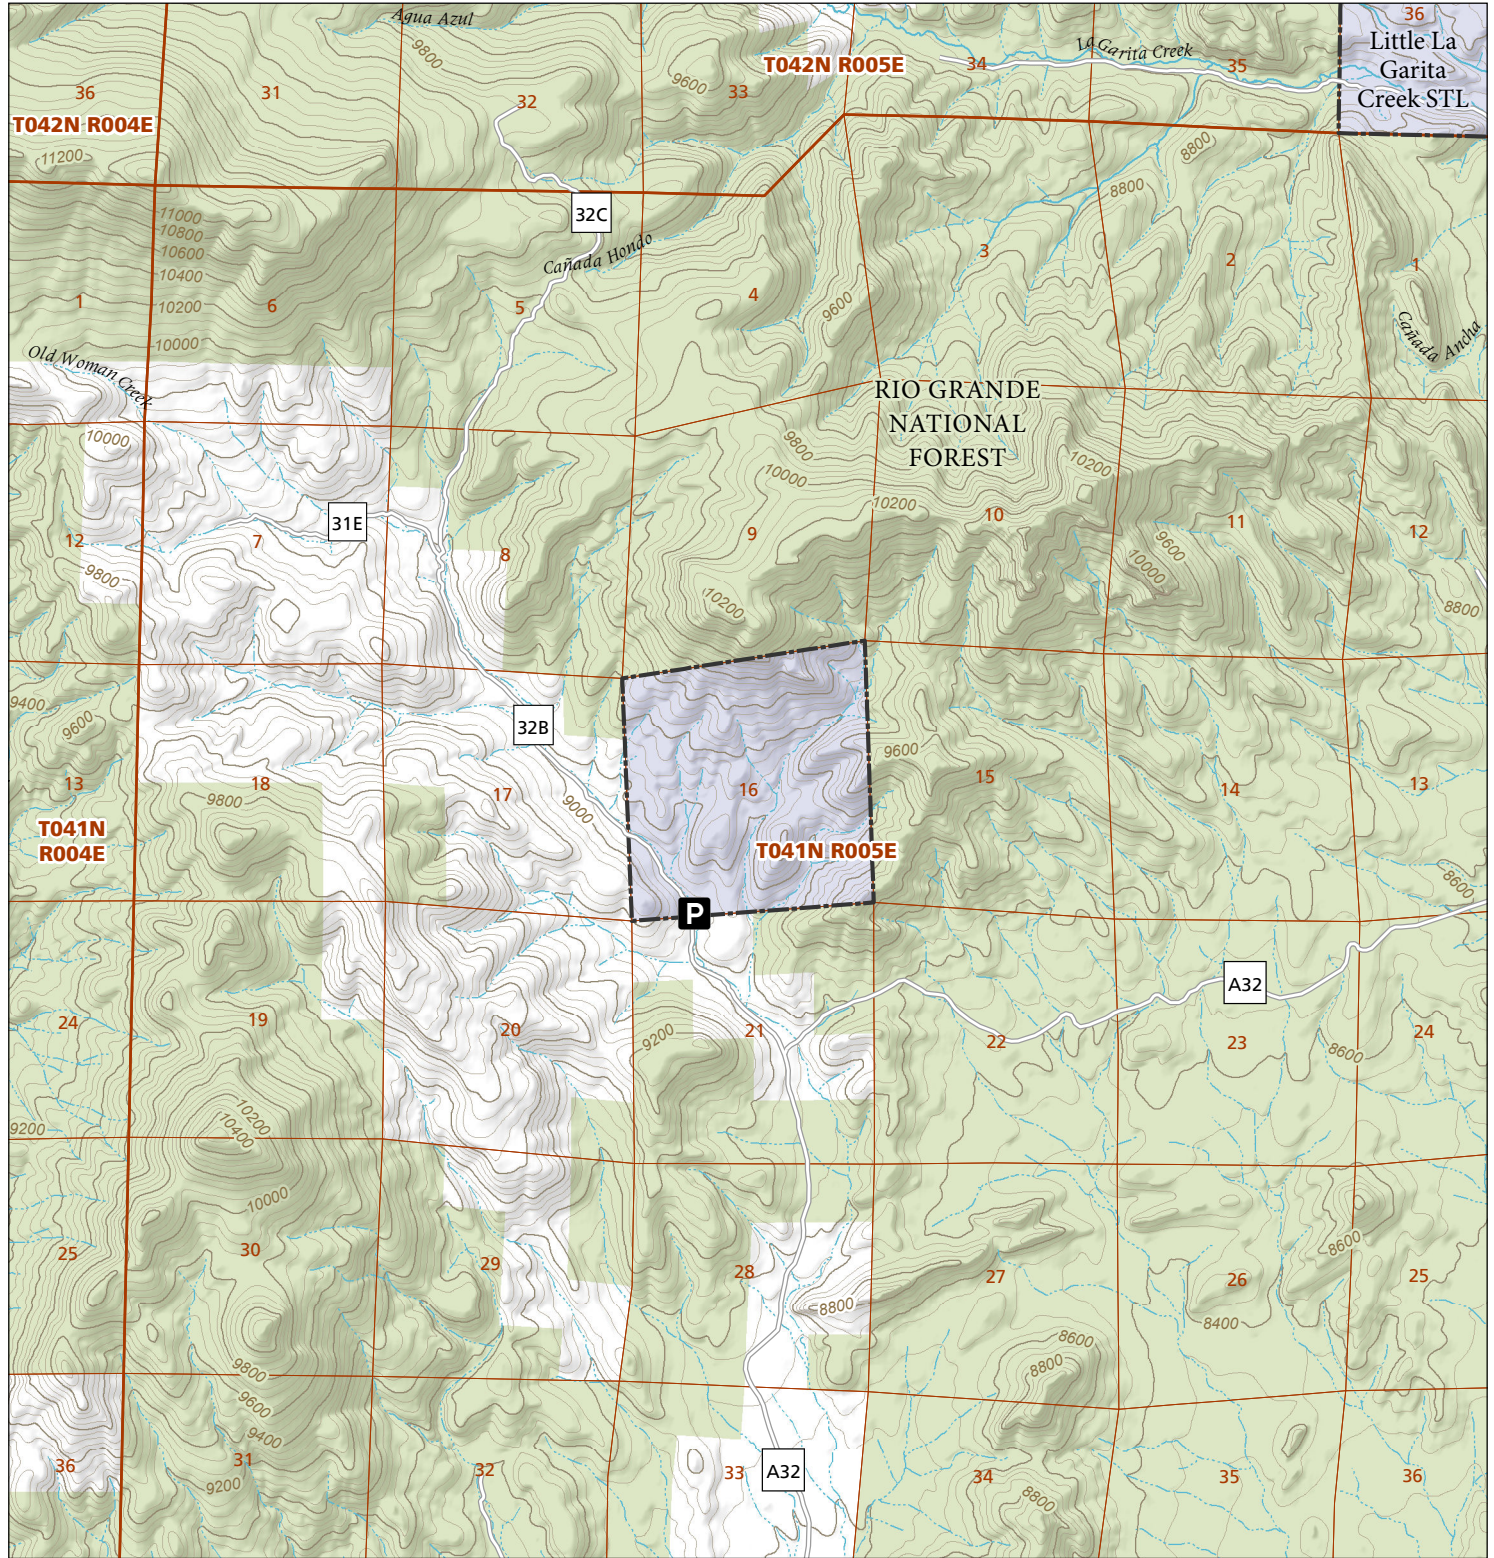

Old Woman Creek

STL Hunting and Fishing Access Program

Please see the current Colorado State Recreation Lands brochure for listing of land use regulations and access points for this property and other SLB parcels open for wildlife related recreation. Also refer to the CPW Fishing and Hunting information brochure for current hunting and fishing regulations.

Map Updated: 9/11/2023

-  STL Boundary
-  US Forest Service
-  Parking
-  No Public Access