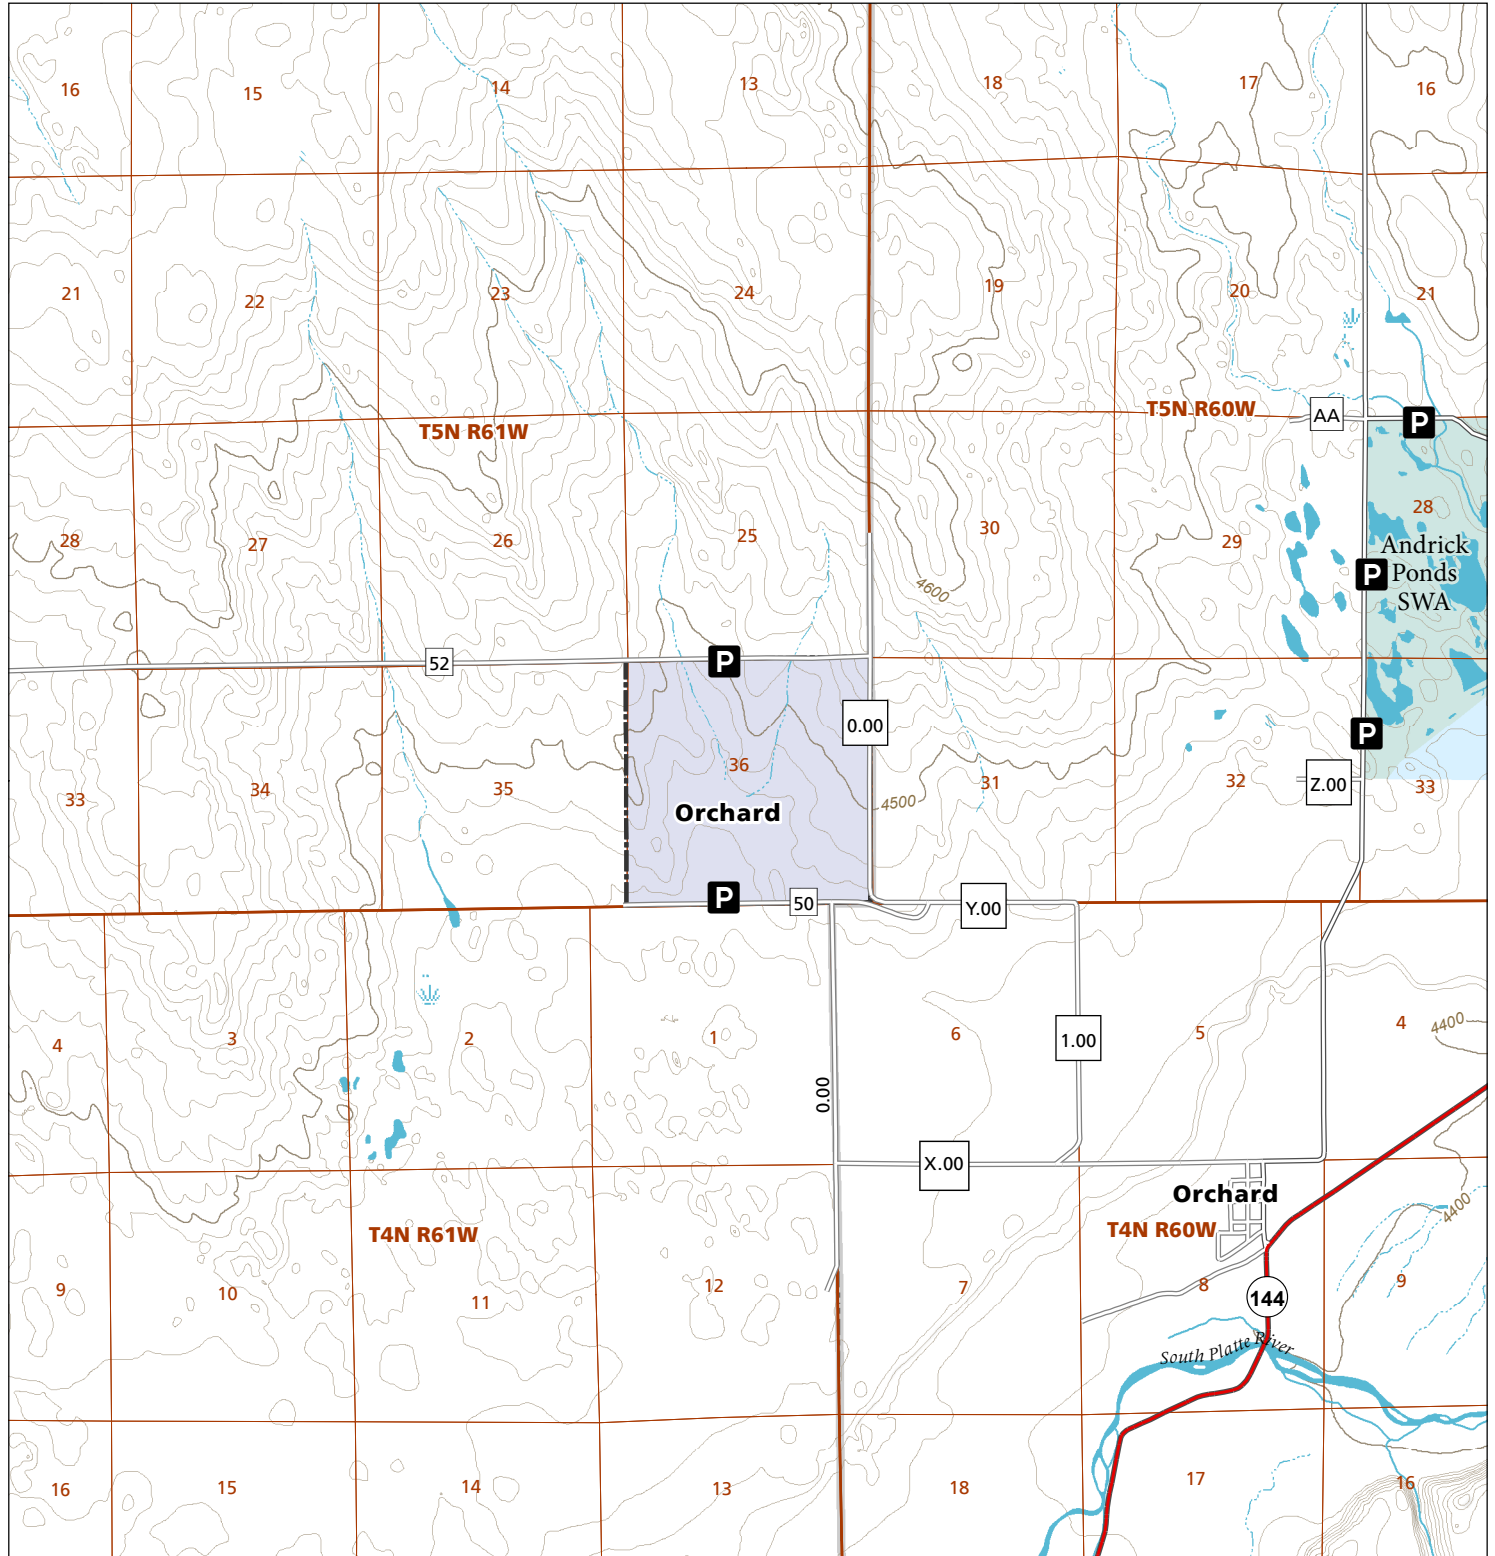

Orchard

STL Hunting and Fishing Access Program

Please see the current Colorado State Recreation Lands brochure for listing of land use regulations and access points for this property and other SLB parcels open for wildlife related recreation. Also refer to the CPW Fishing and Hunting information brochure for current hunting and fishing regulations.

Map Updated: 7/31/2023

- STL Boundary
- Parking
- SWA
- BLM
- US Forest Service
- State Park
- No Public Access