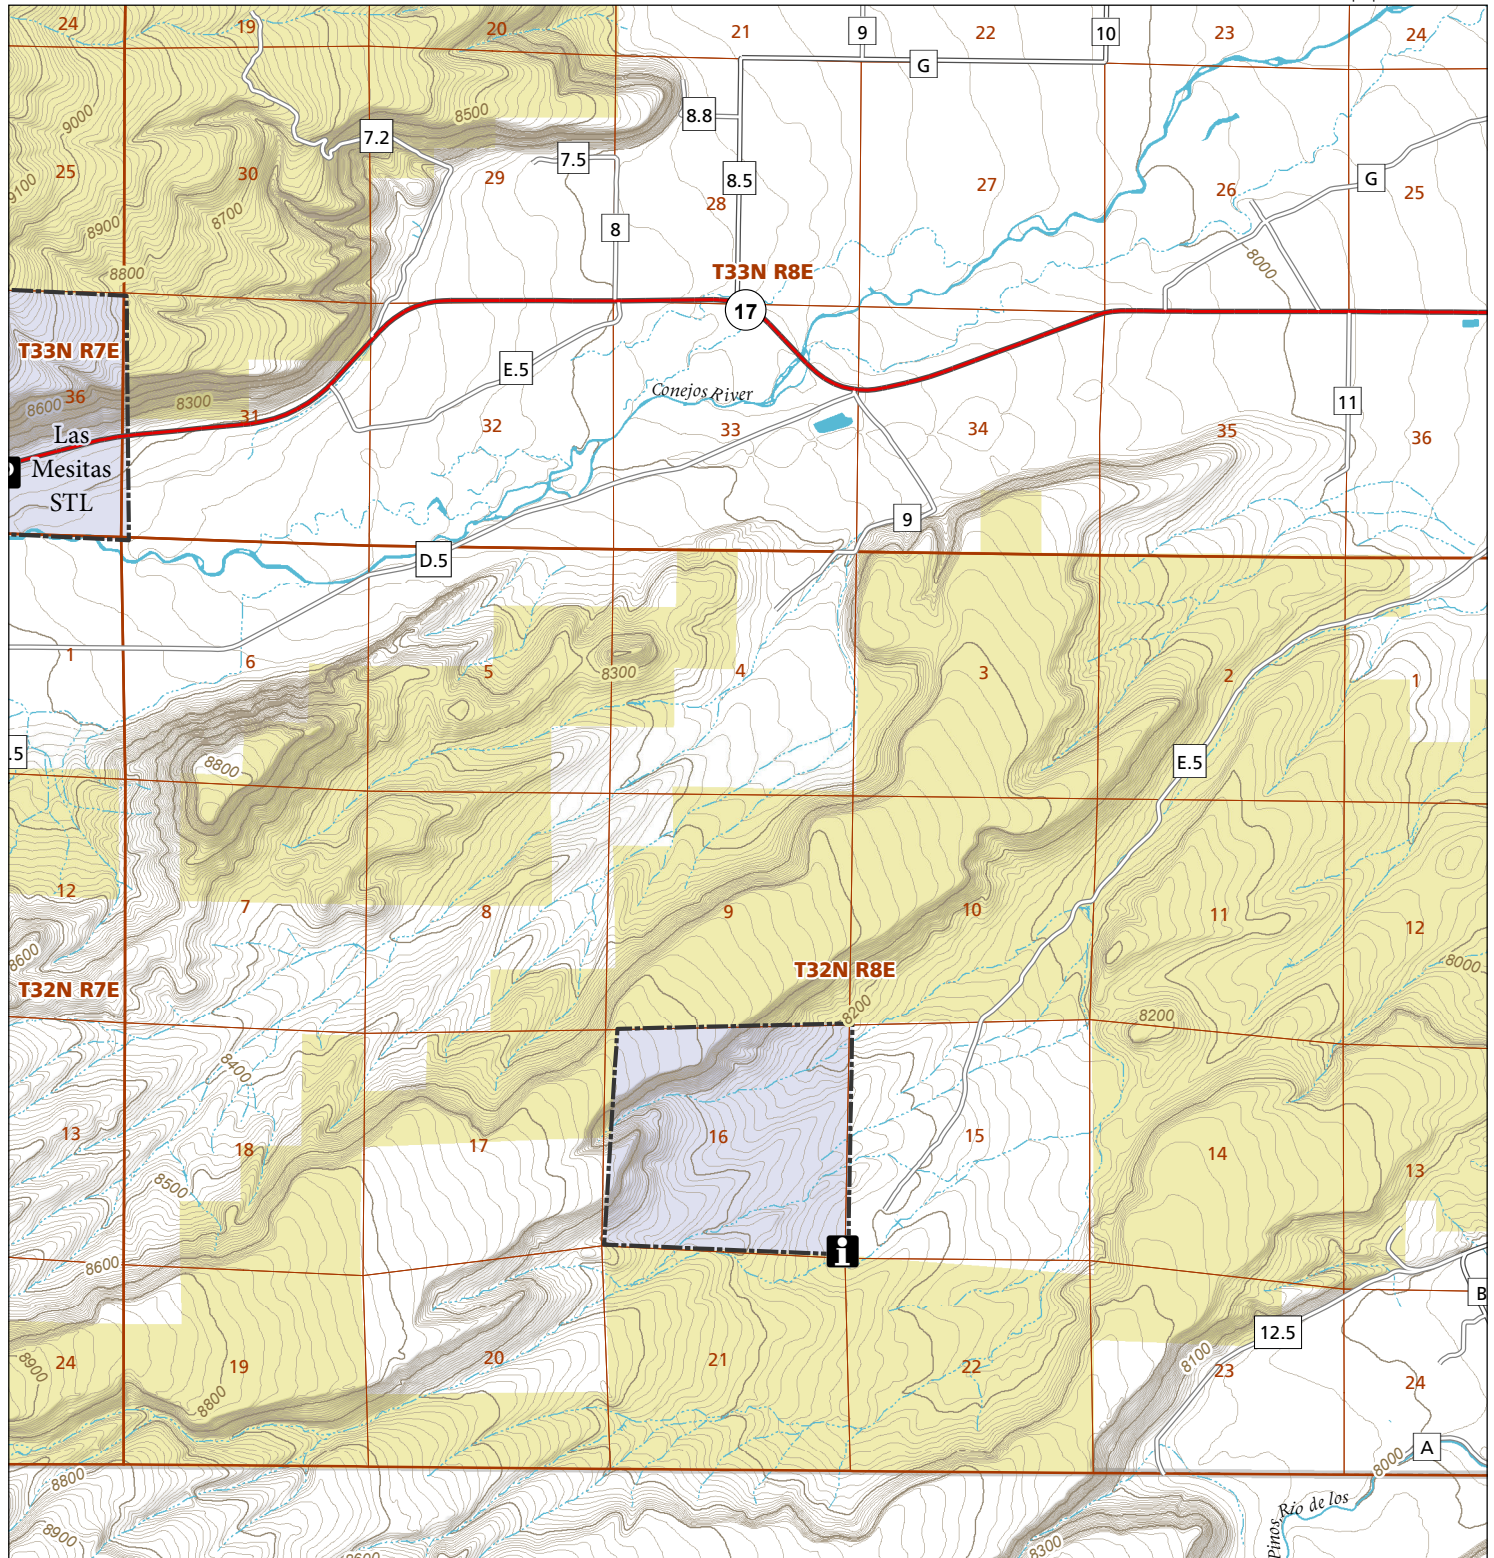

Ortiz

STL Hunting and Fishing Access Program

Please see the current Colorado State Recreation Lands brochure for listing of land use regulations and access points for this property and other SLB parcels open for wildlife related recreation. Also refer to the CPW Fishing and Hunting information brochure for current hunting and fishing regulations.

Map Updated: 9/11/2023

-  STL Boundary
-  BLM
-  No Public Access
-  Info Source