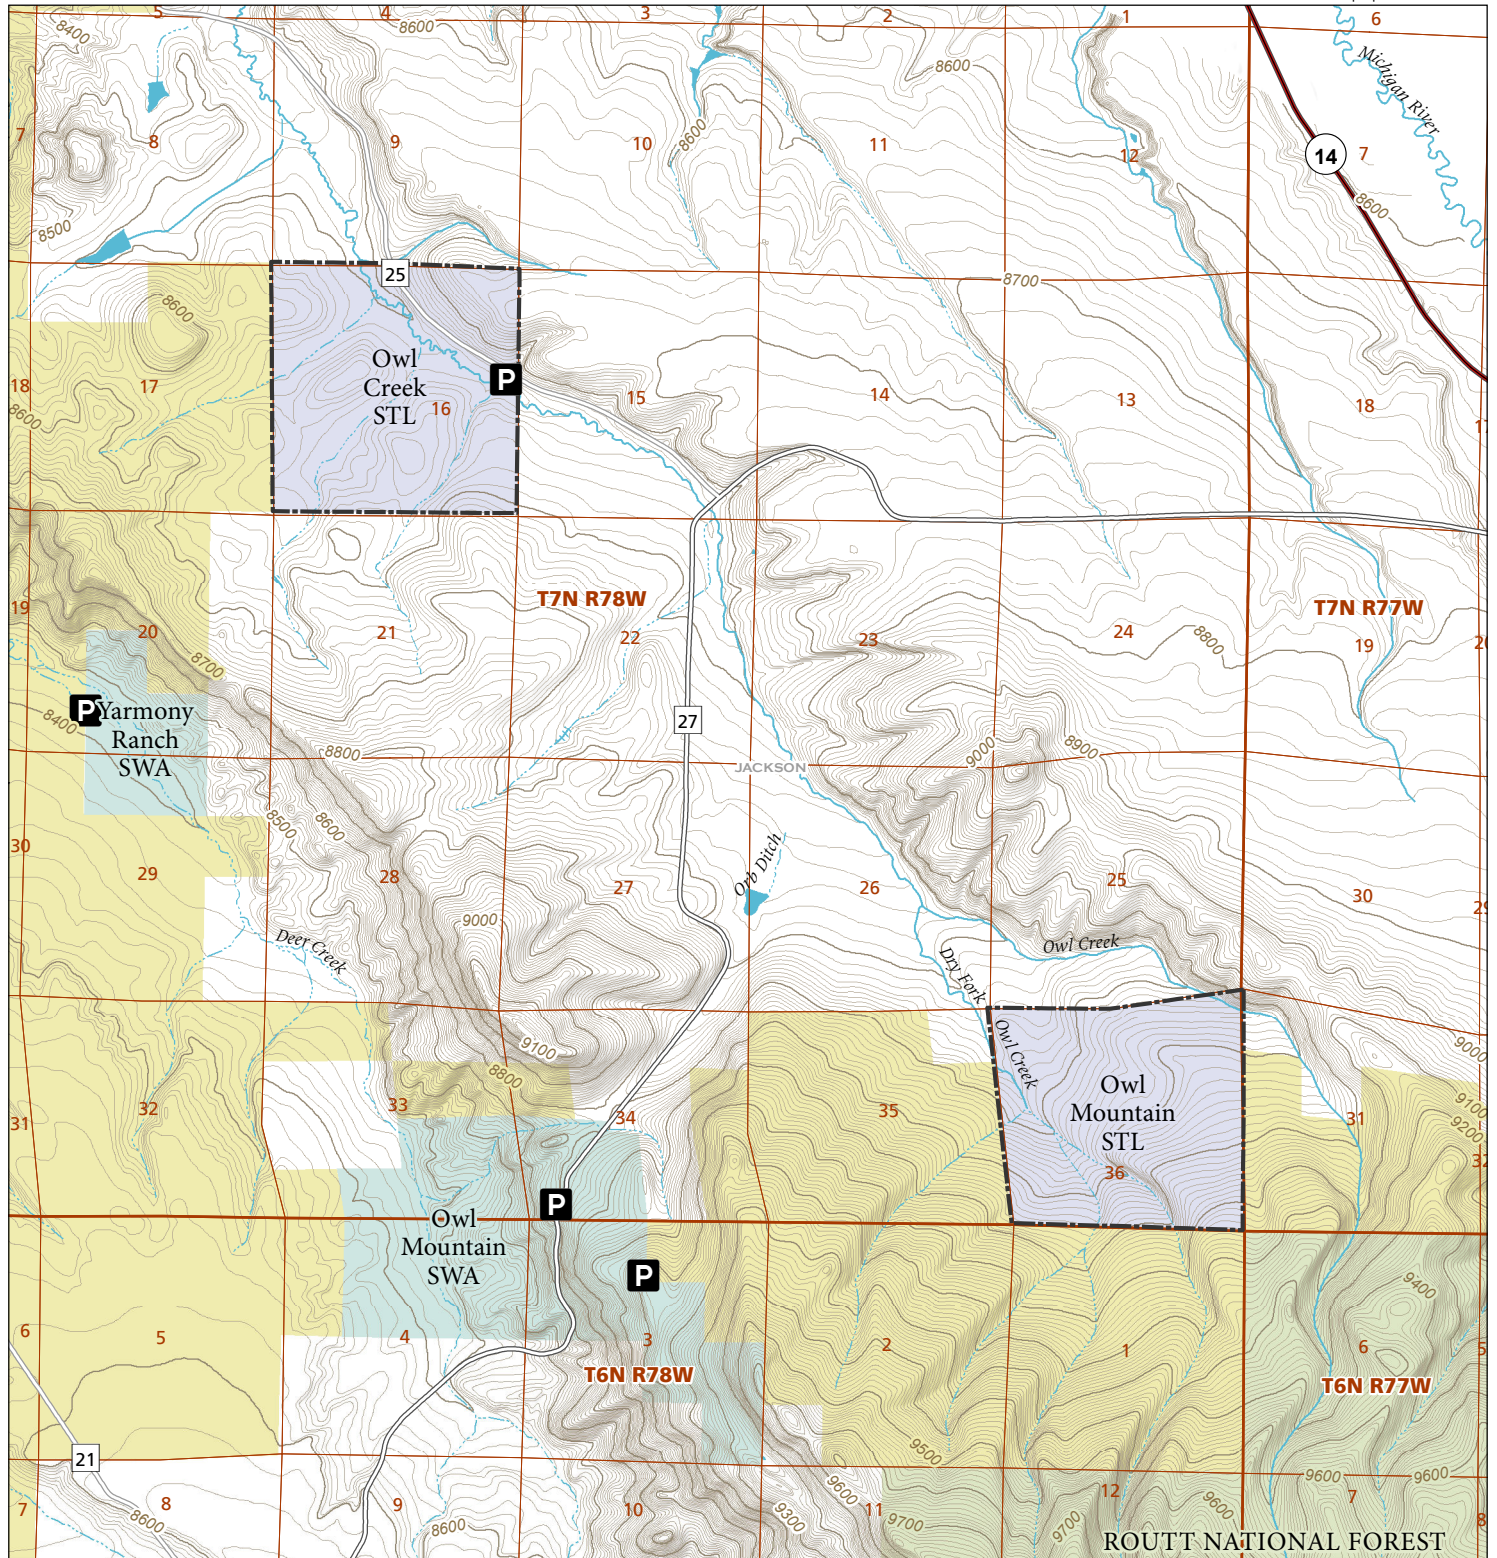

Owl Creek & Owl Mountain

STL Hunting and Fishing Access Program

Please see the current Colorado State Recreation Lands brochure for listing of land use regulations and access points for this property and other SLB parcels open for wildlife related recreation. Also refer to the CPW Fishing and Hunting information brochure for current hunting and fishing regulations.

Map Updated: 8/16/2023

-  STL Boundary
-  Parking
-  SWA
-  BLM
-  US Forest Service
-  No Public Access