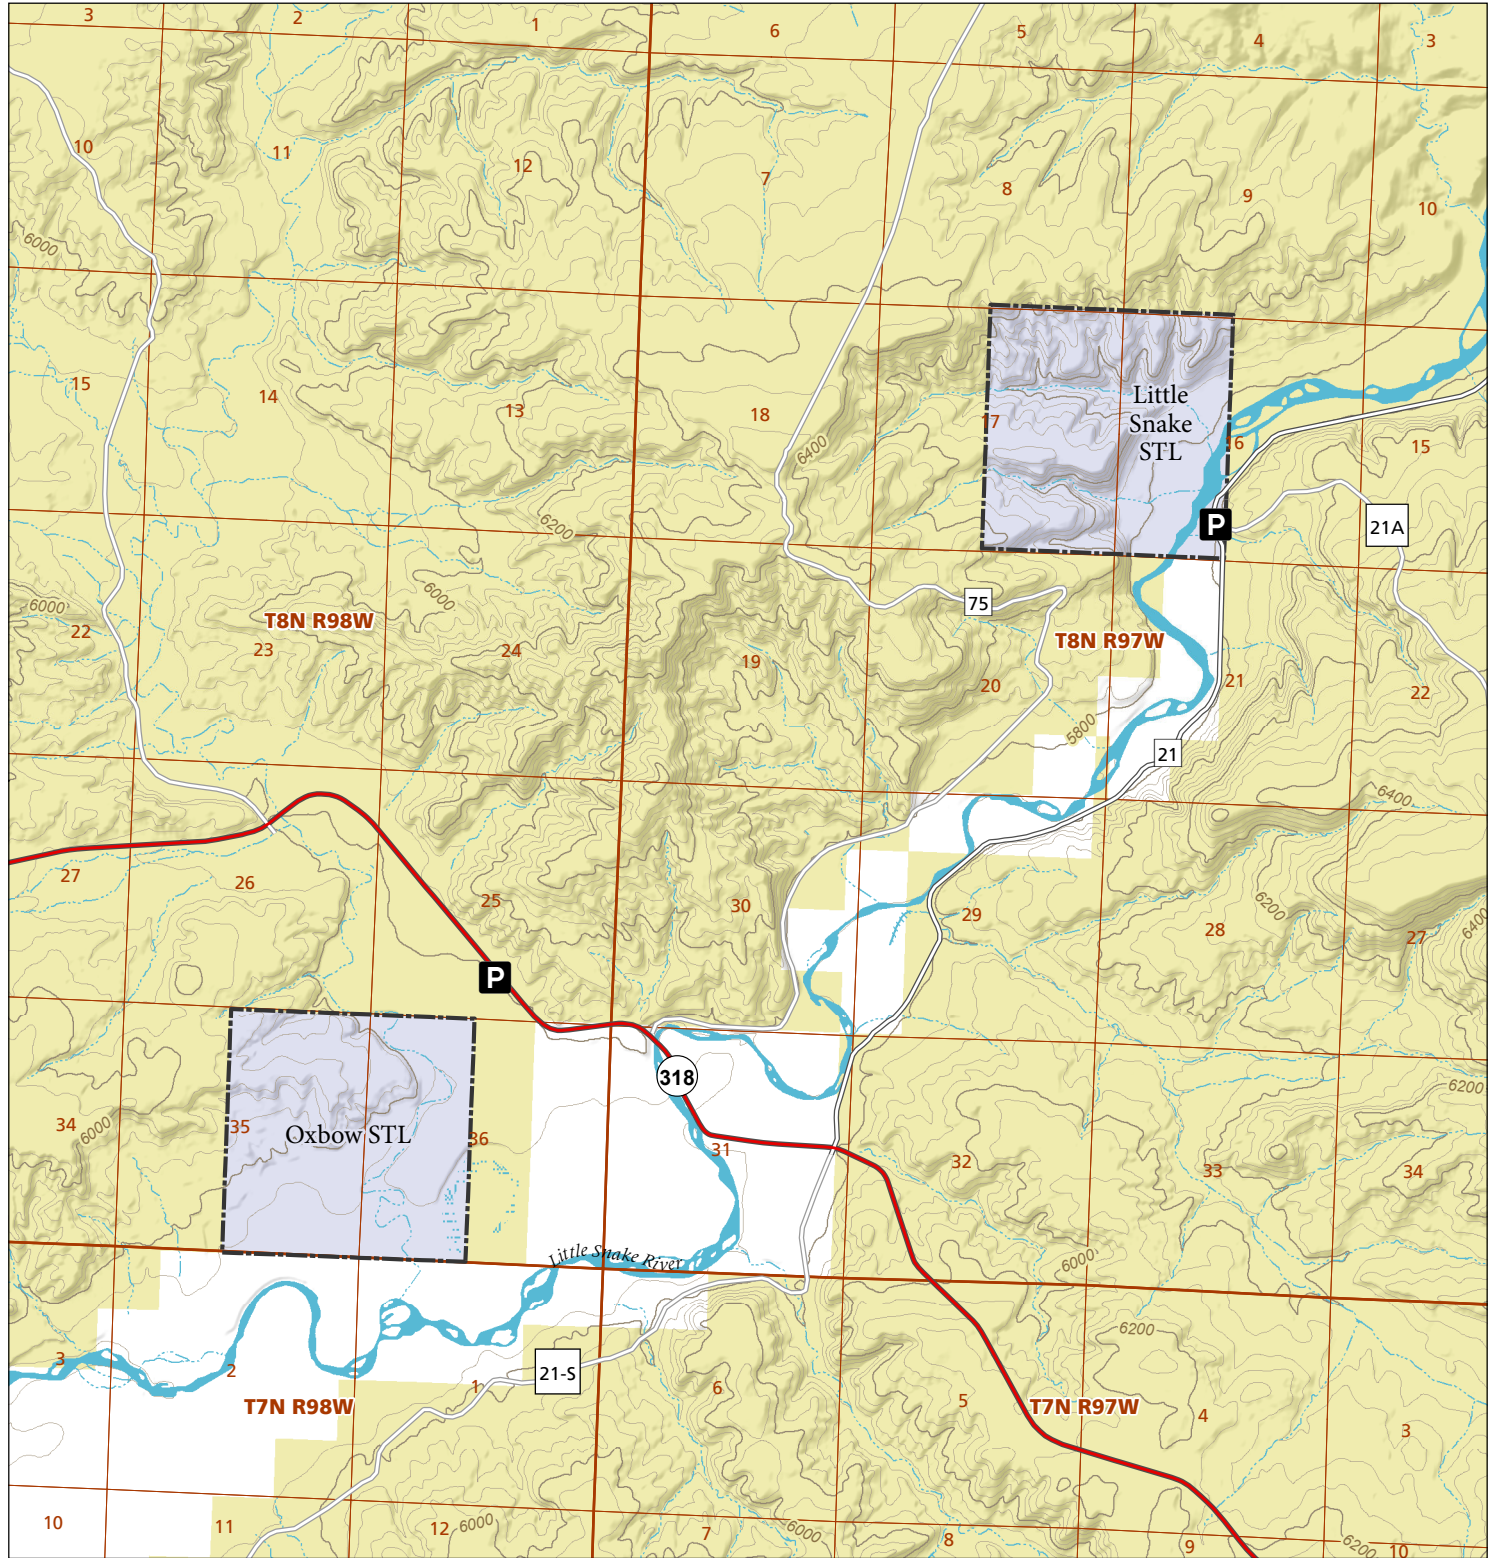

# Oxbow & Little Snake

## STL Hunting and Fishing Access Program

Please see the current Colorado State Recreation Lands brochure for listing of land use regulations and access points for this property and other SLB parcels open for wildlife related recreation. Also refer to the CPW Fishing and Hunting information brochure for current hunting and fishing regulations.

Map Updated: 9/19/2023

-  STL Boundary
-  BLM
-  Parking
-  No Public Access