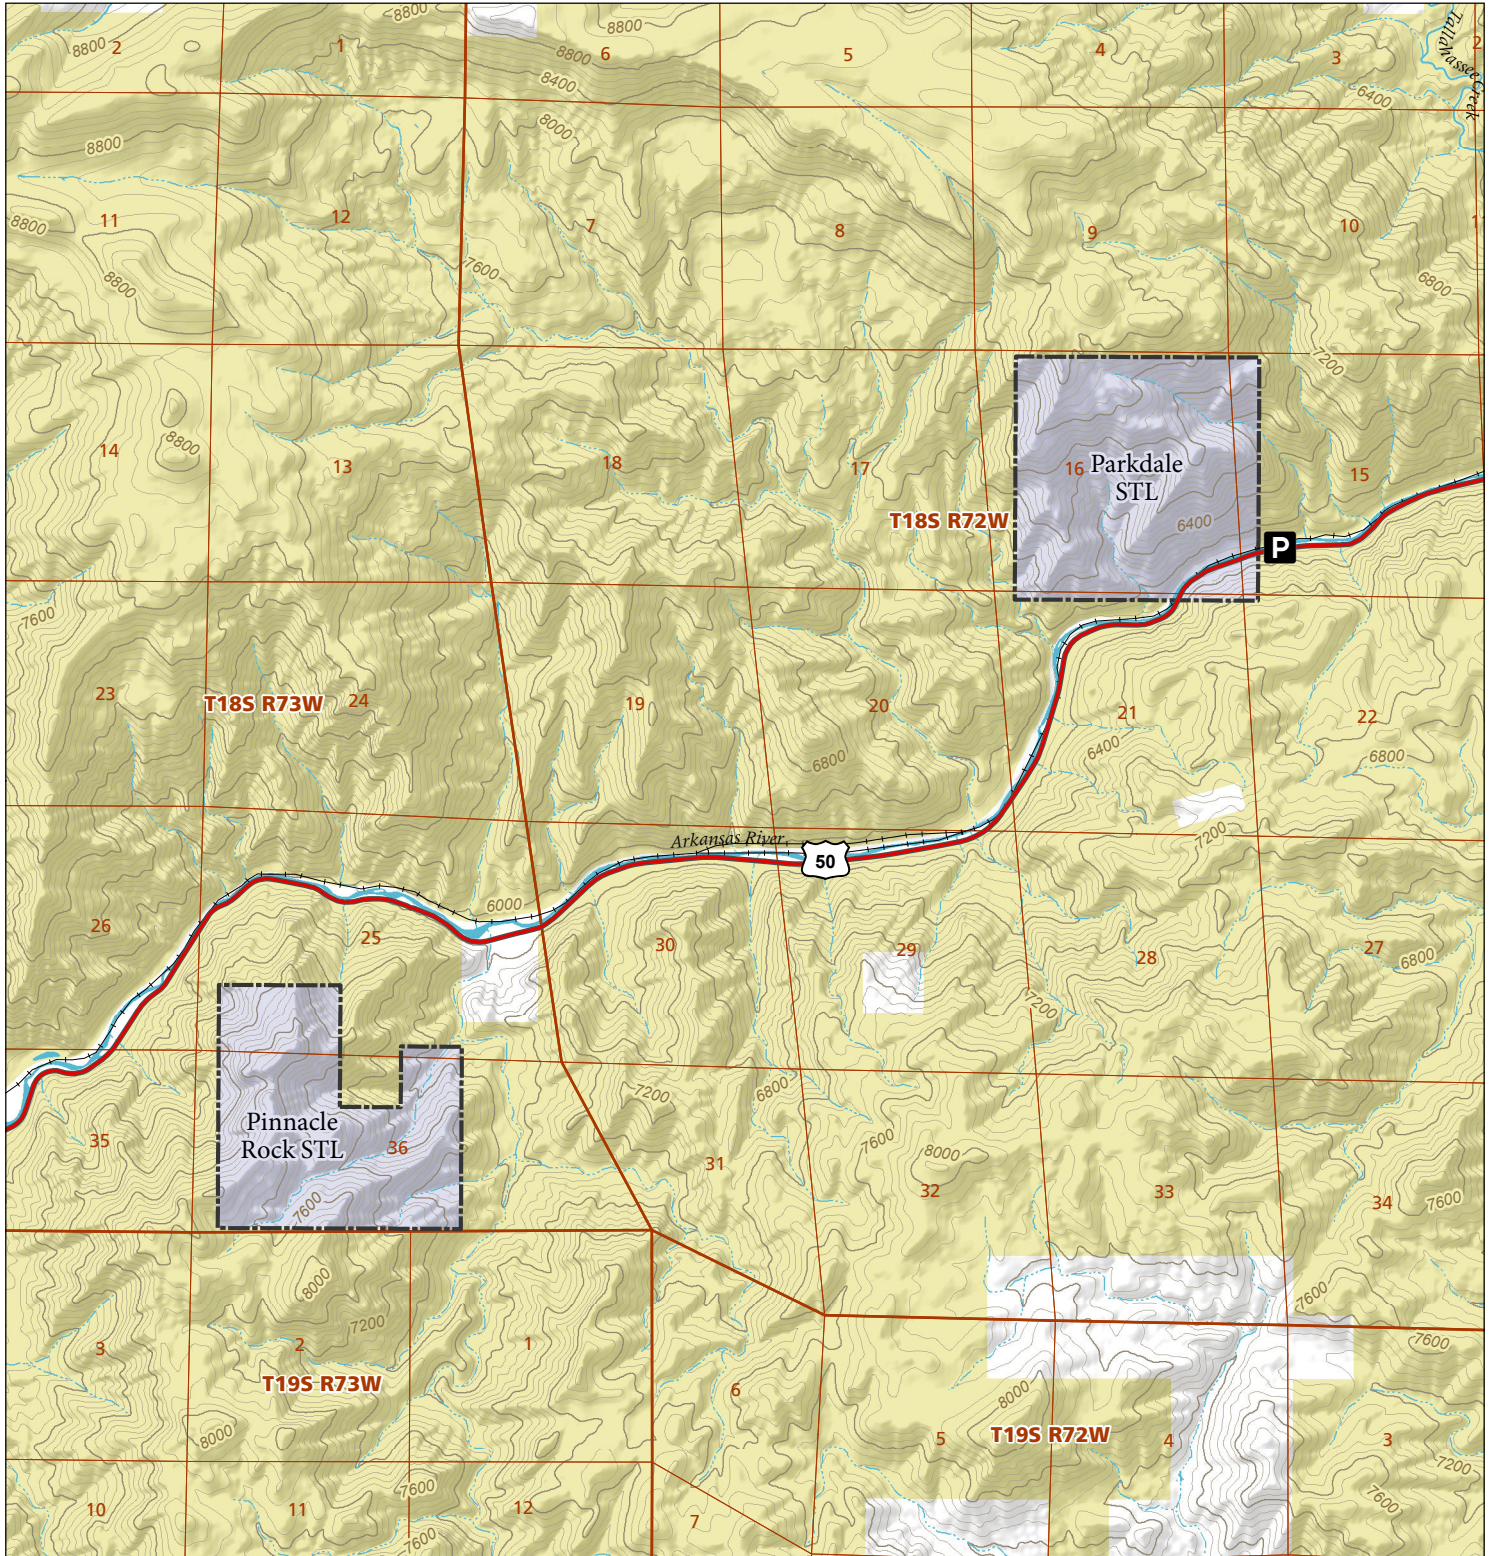

# Parkdale & Pinnacle Rock STL Hunting and Fishing Access Program

Please see the current Colorado State Recreation Lands brochure for listing of land use regulations and access points for this property and other SLB parcels open for wildlife related recreation. Also refer to the CPW Fishing and Hunting information brochure for current hunting and fishing regulations.

Map Updated: 8/31/2023

-  STL Boundary
-  BLM
-  Parking
-  No Public Access