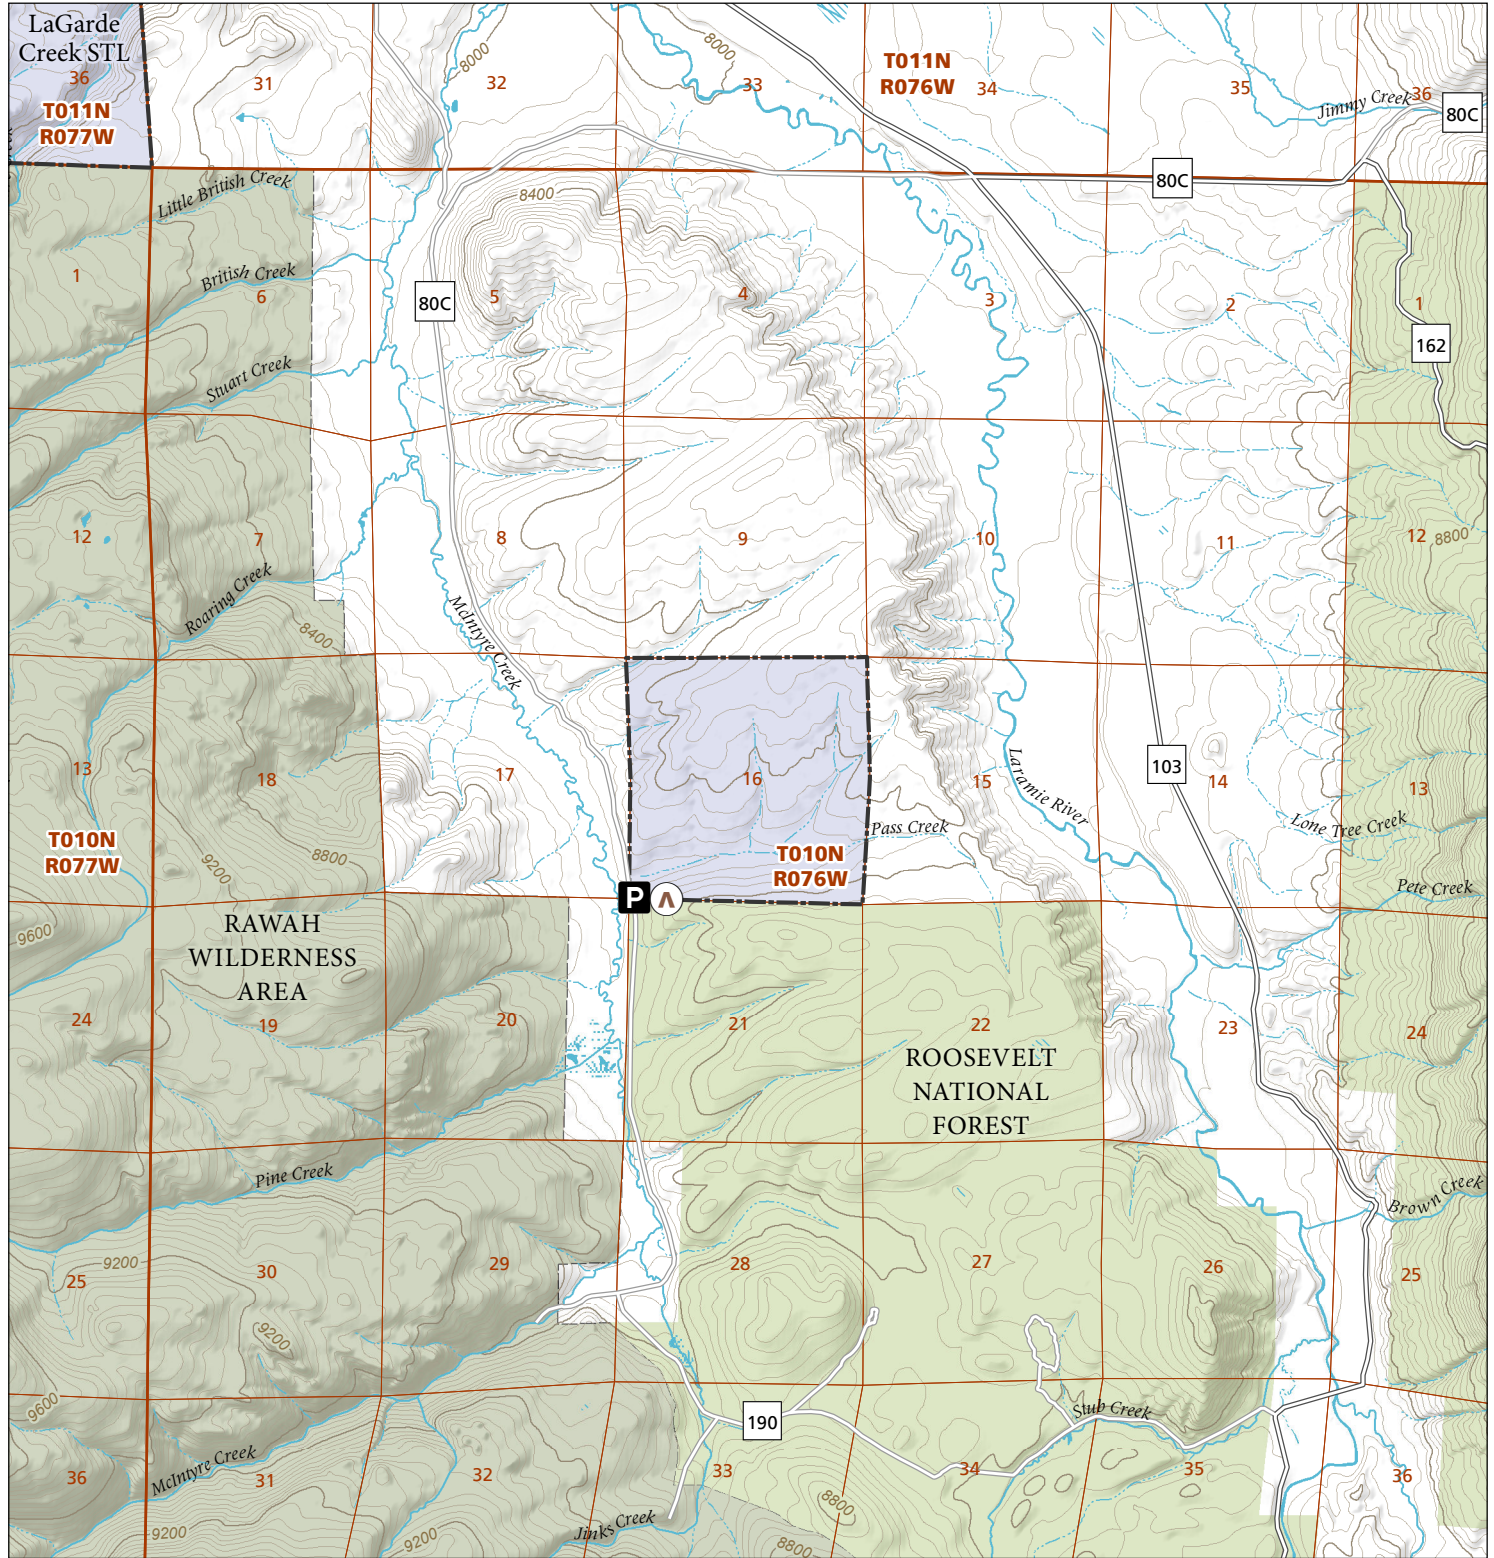

Pass Creek

STL Hunting and Fishing Access Program

Please see the current Colorado State Recreation Lands brochure for listing of land use regulations and access points for this property and other SLB parcels open for wildlife related recreation. Also refer to the CPW Fishing and Hunting information brochure for current hunting and fishing regulations.

Map Updated: 8/7/2023

-  STL Boundary
-  US Forest Service
-  US Forest Service Wilderness Area
-  Parking
-  No Public Access
-  Stile