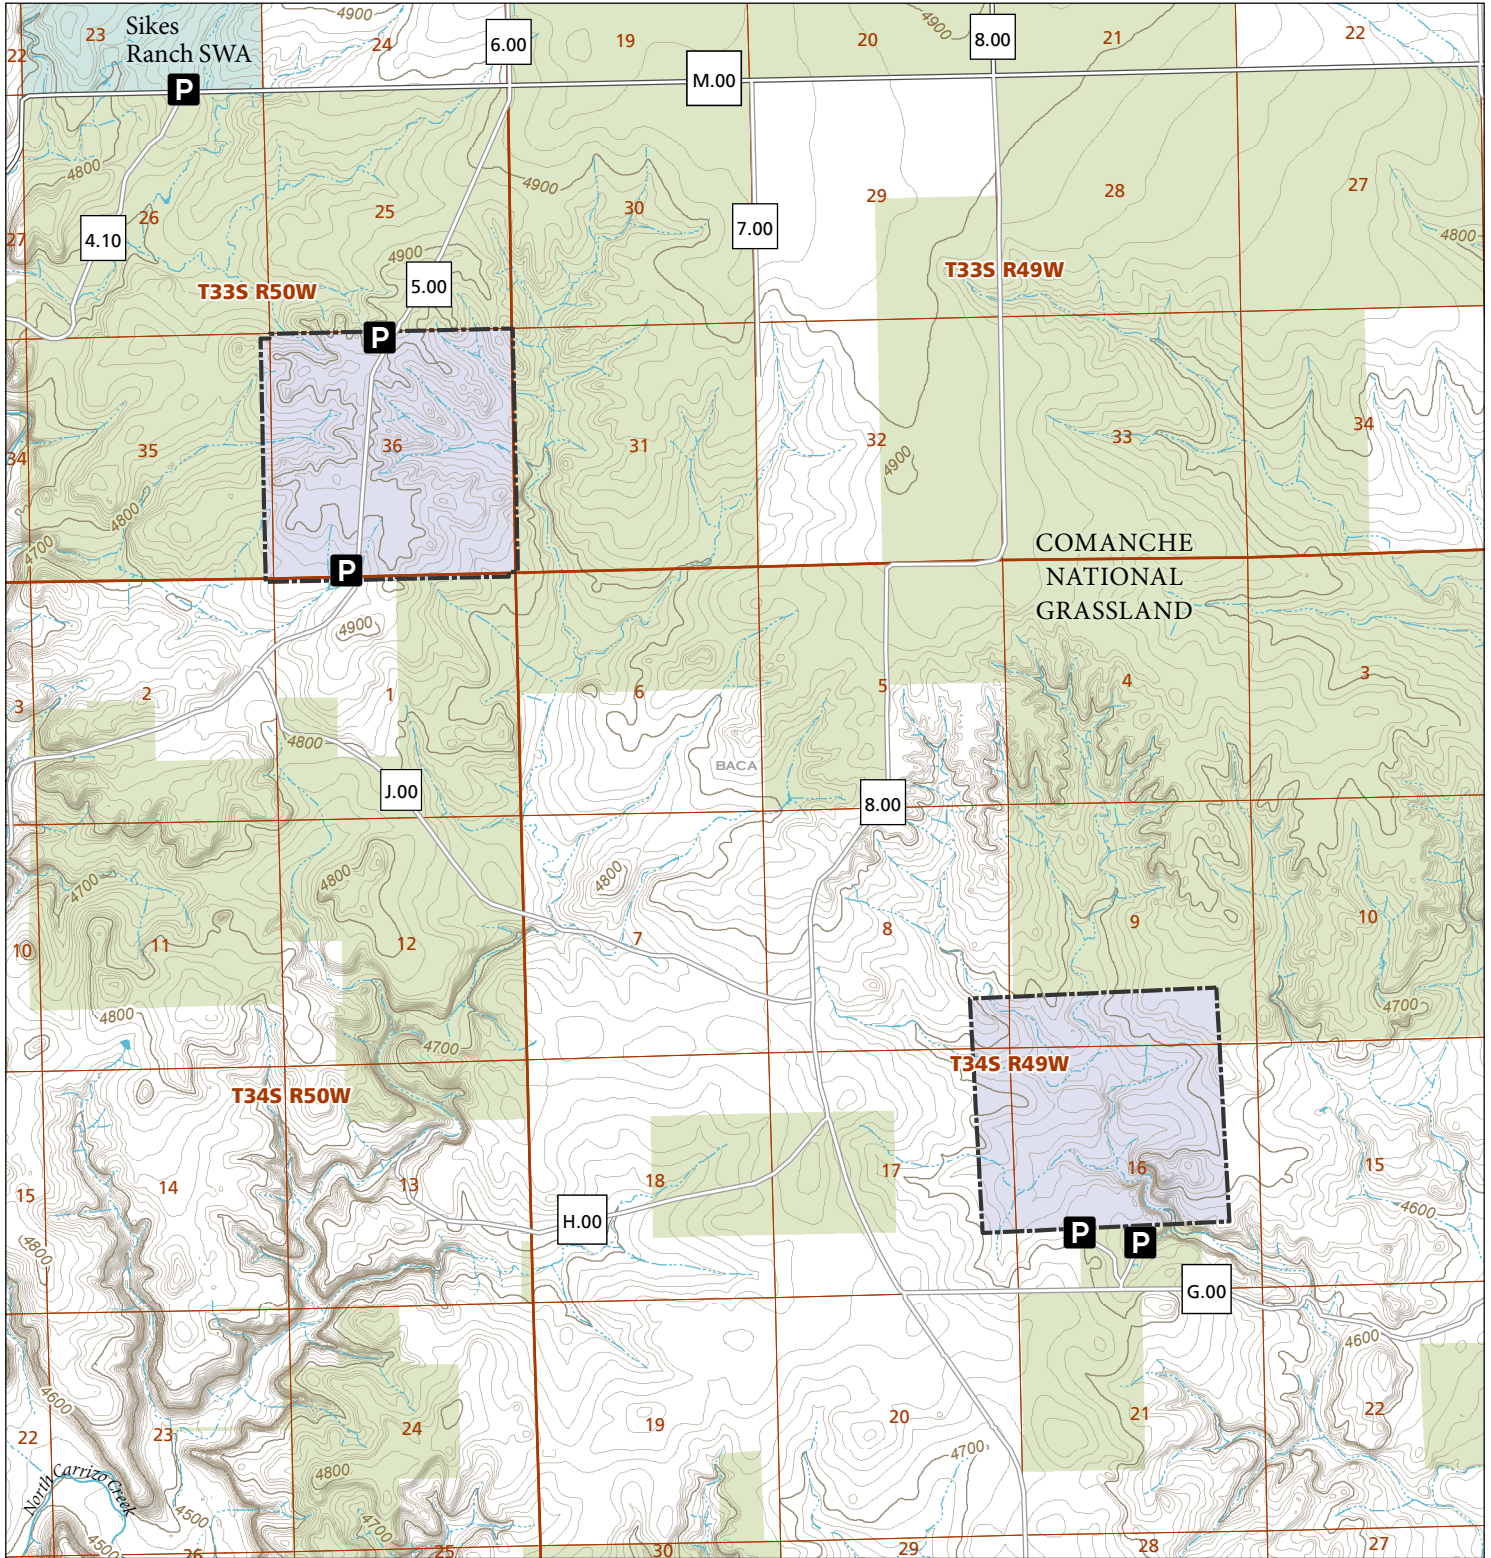

# Pat / Whitby Canyon

## STL Hunting and Fishing Access Program

Please see the current Colorado State Recreation Lands brochure for listing of land use regulations and access points for this property and other SLB parcels open for wildlife related recreation. Also refer to the CPW Fishing and Hunting information brochure for current hunting and fishing regulations.

Map Updated: 8/25/2023

-  STL Boundary
-  SWA
-  Parking
-  US Forest Service
-  No Public Access