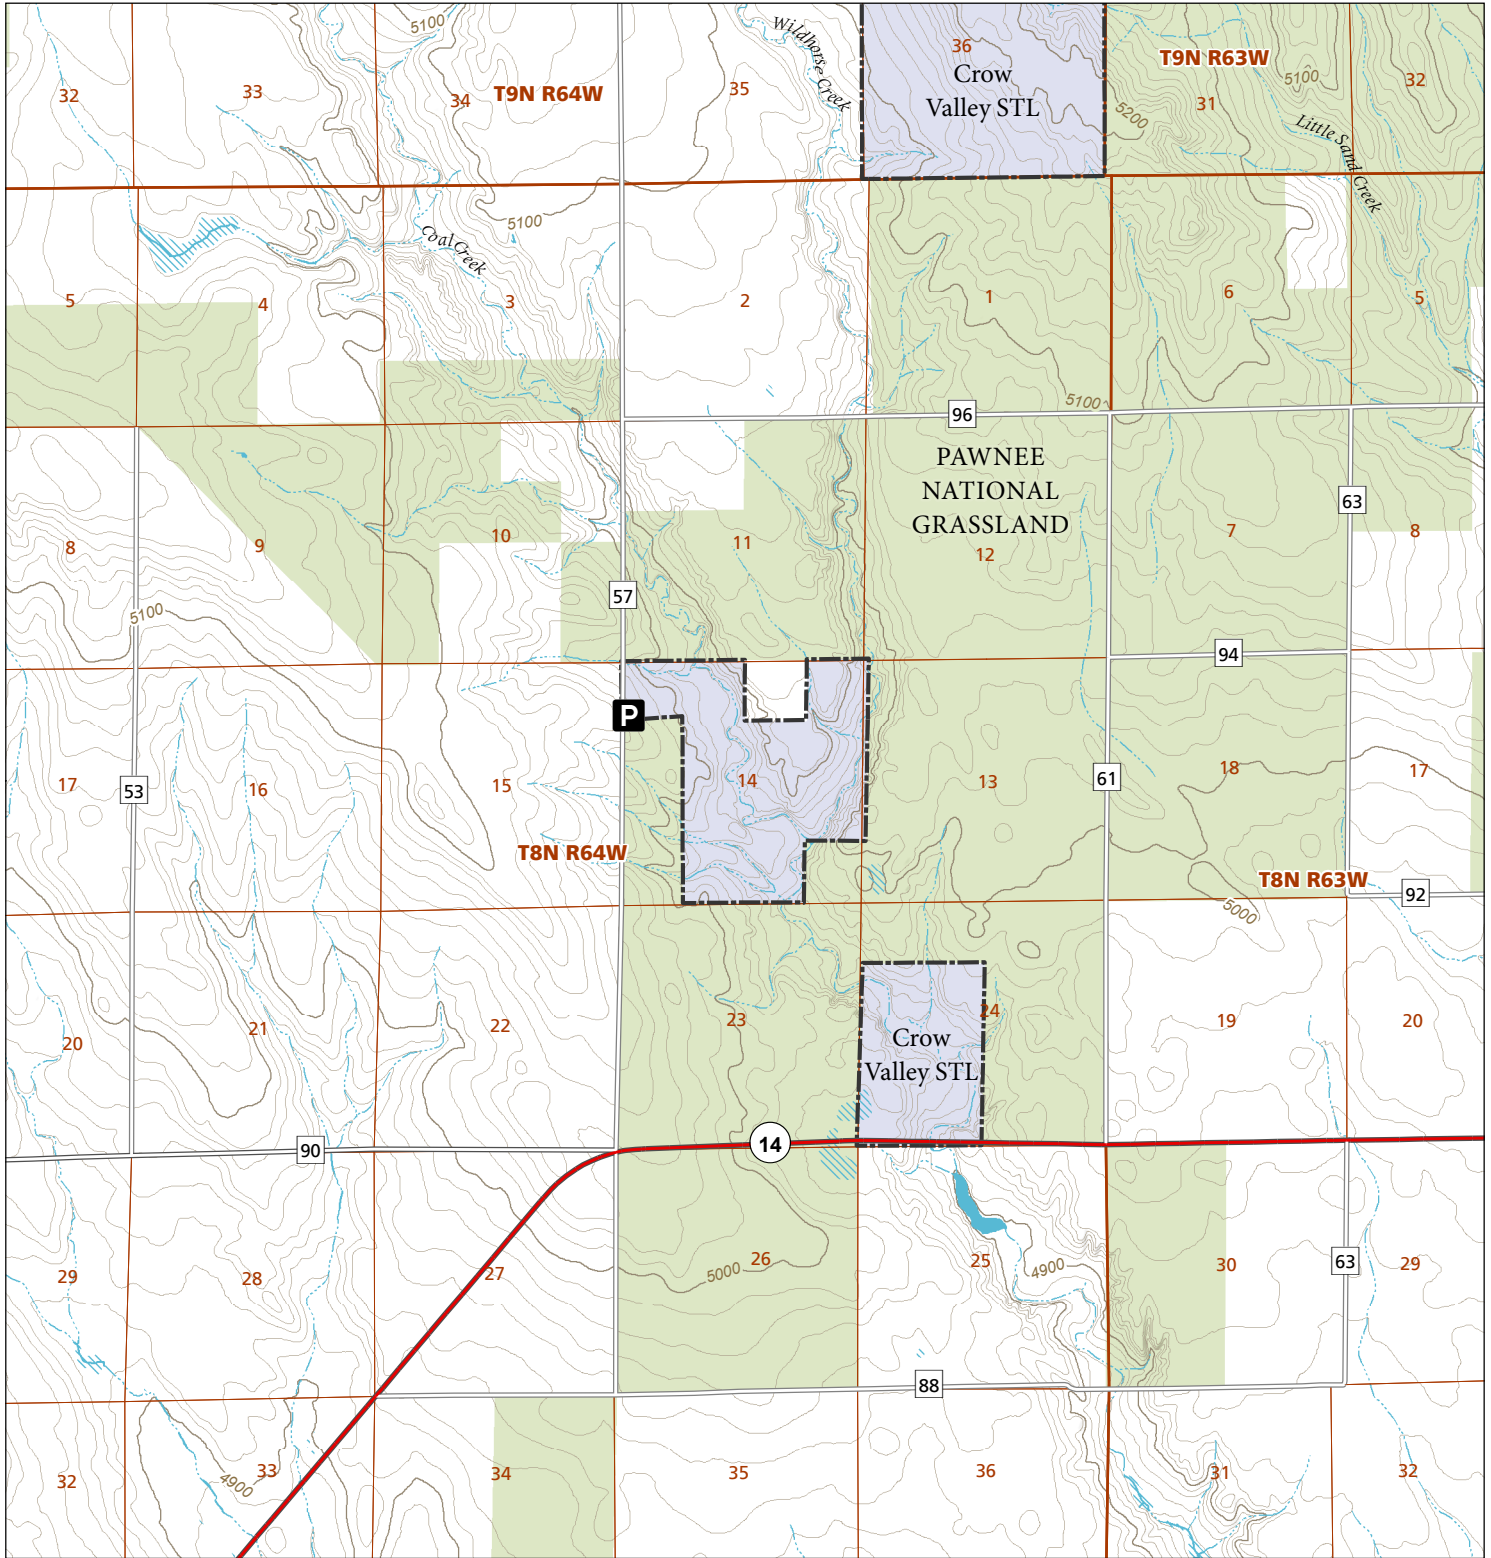

# Pawnee Coal Creek

## STL Hunting and Fishing Access Program

Please see the current Colorado State Recreation Lands brochure for listing of land use regulations and access points for this property and other SLB parcels open for wildlife related recreation. Also refer to the CPW Fishing and Hunting information brochure for current hunting and fishing regulations.

Map Updated: 8/7/2023

-  STL Boundary
-  US Forest Service
-  Parking
-  No Public Access