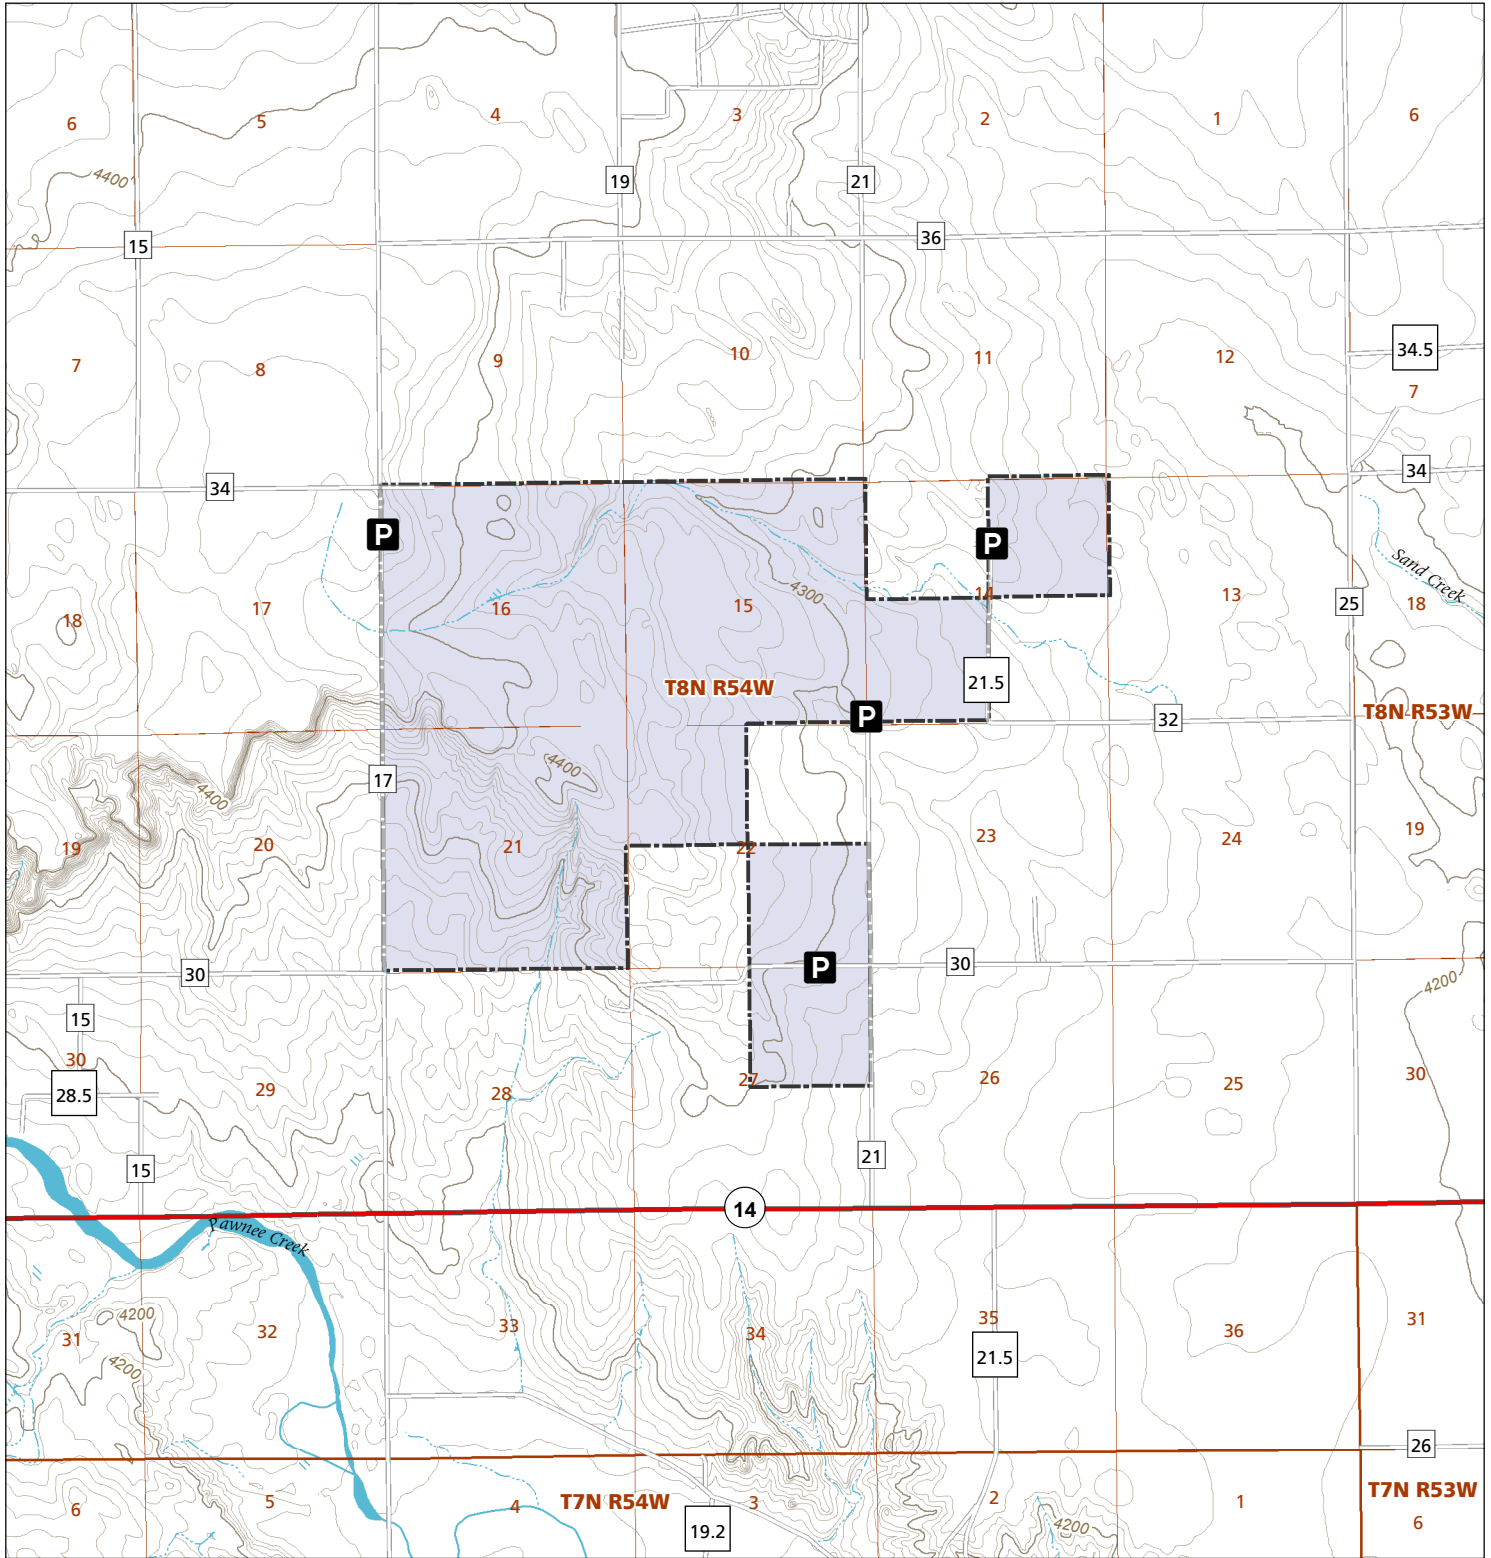

Pawnee Valley

STL Hunting and Fishing Access Program

Please see the current Colorado State Recreation Lands brochure for listing of land use regulations and access points for this property and other SLB parcels open for wildlife related recreation. Also refer to the CPW Fishing and Hunting information brochure for current hunting and fishing regulations.

Map Updated: 7/31/2023

-  STL Boundary
-  No Public Access
-  Parking