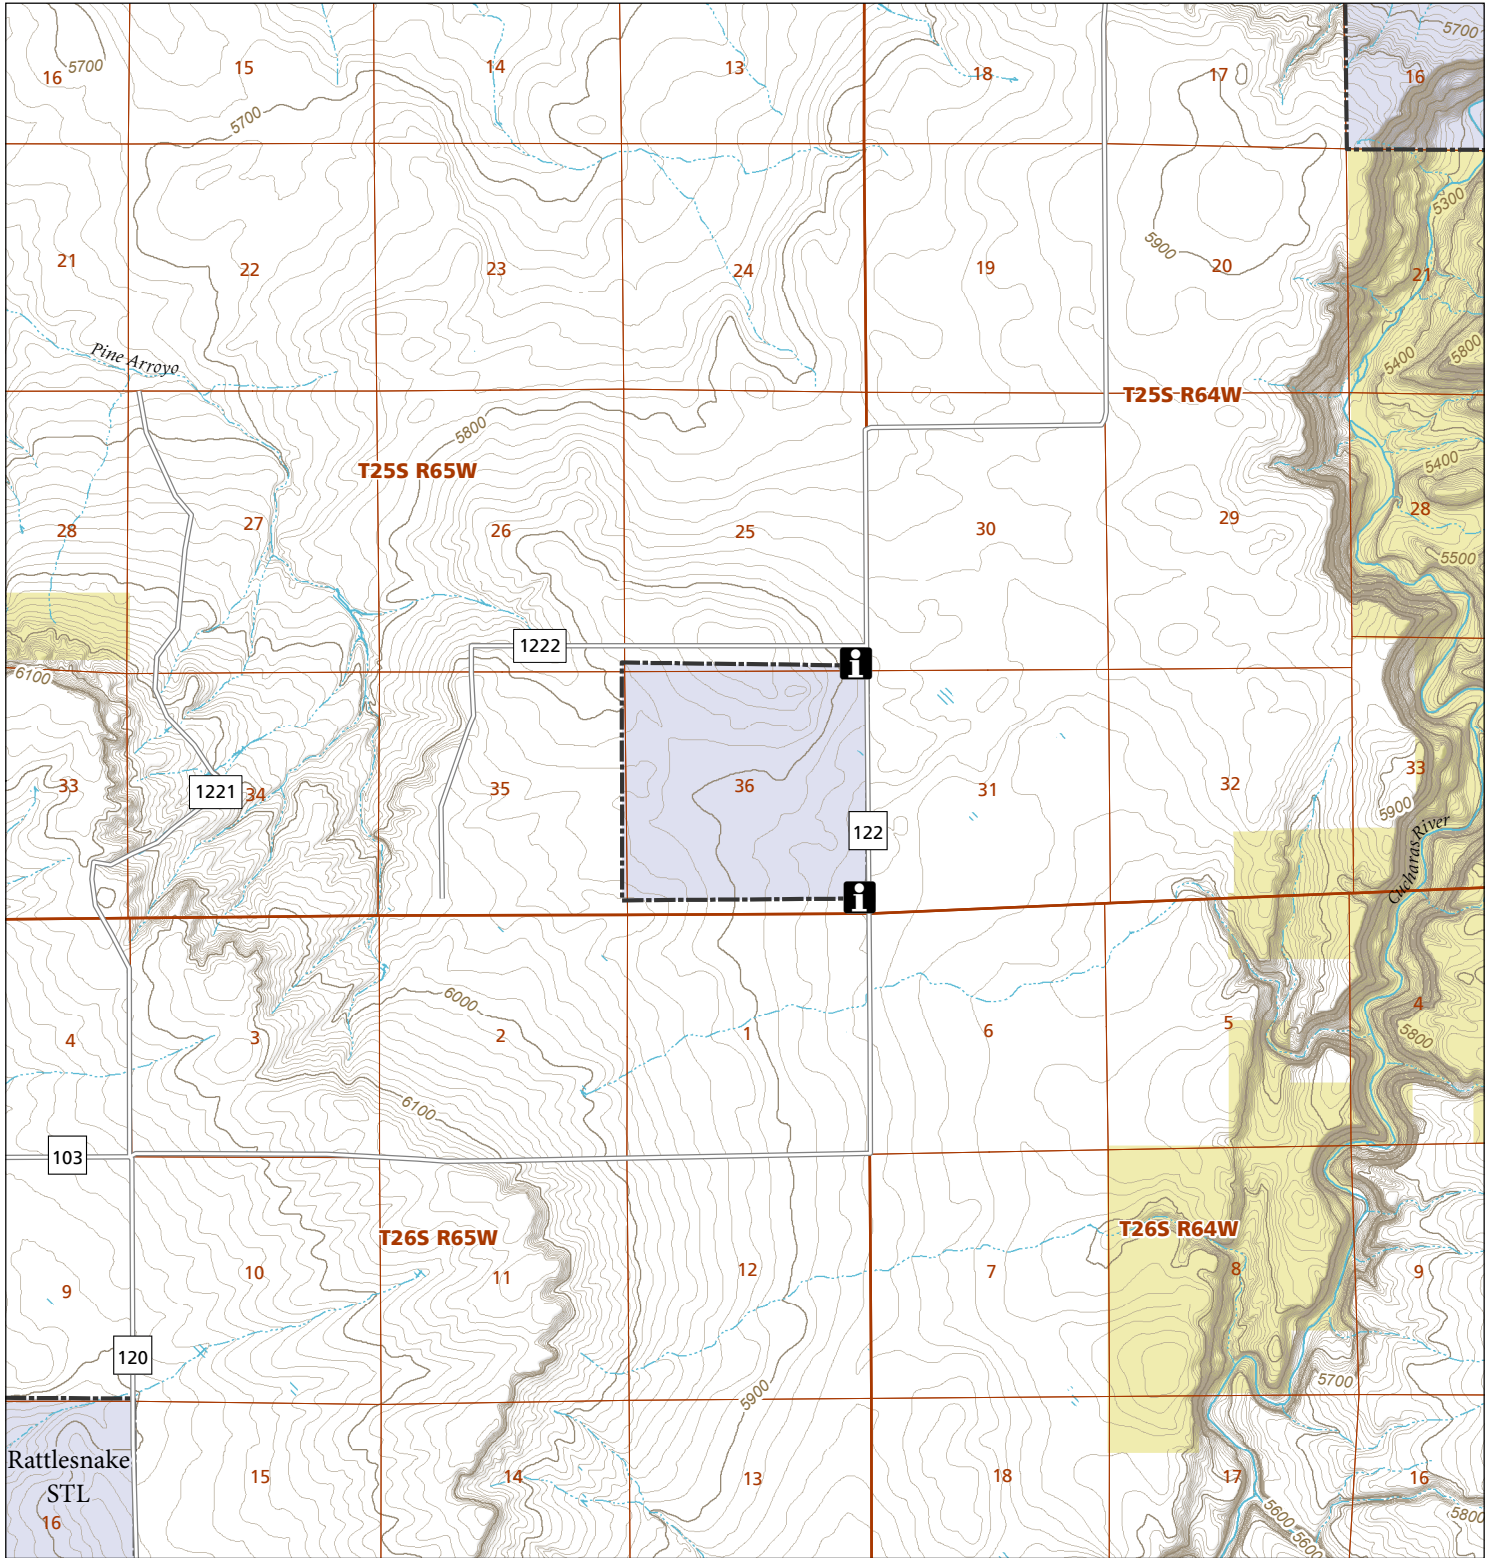

Pine Arroyo

STL Hunting and Fishing Access Program

Please see the current Colorado State Recreation Lands brochure for listing of land use regulations and access points for this property and other SLB parcels open for wildlife related recreation. Also refer to the CPW Fishing and Hunting information brochure for current hunting and fishing regulations.

Map Updated: 8/21/2023

-  STL Boundary
-  BLM
-  Info Source
-  No Public Access