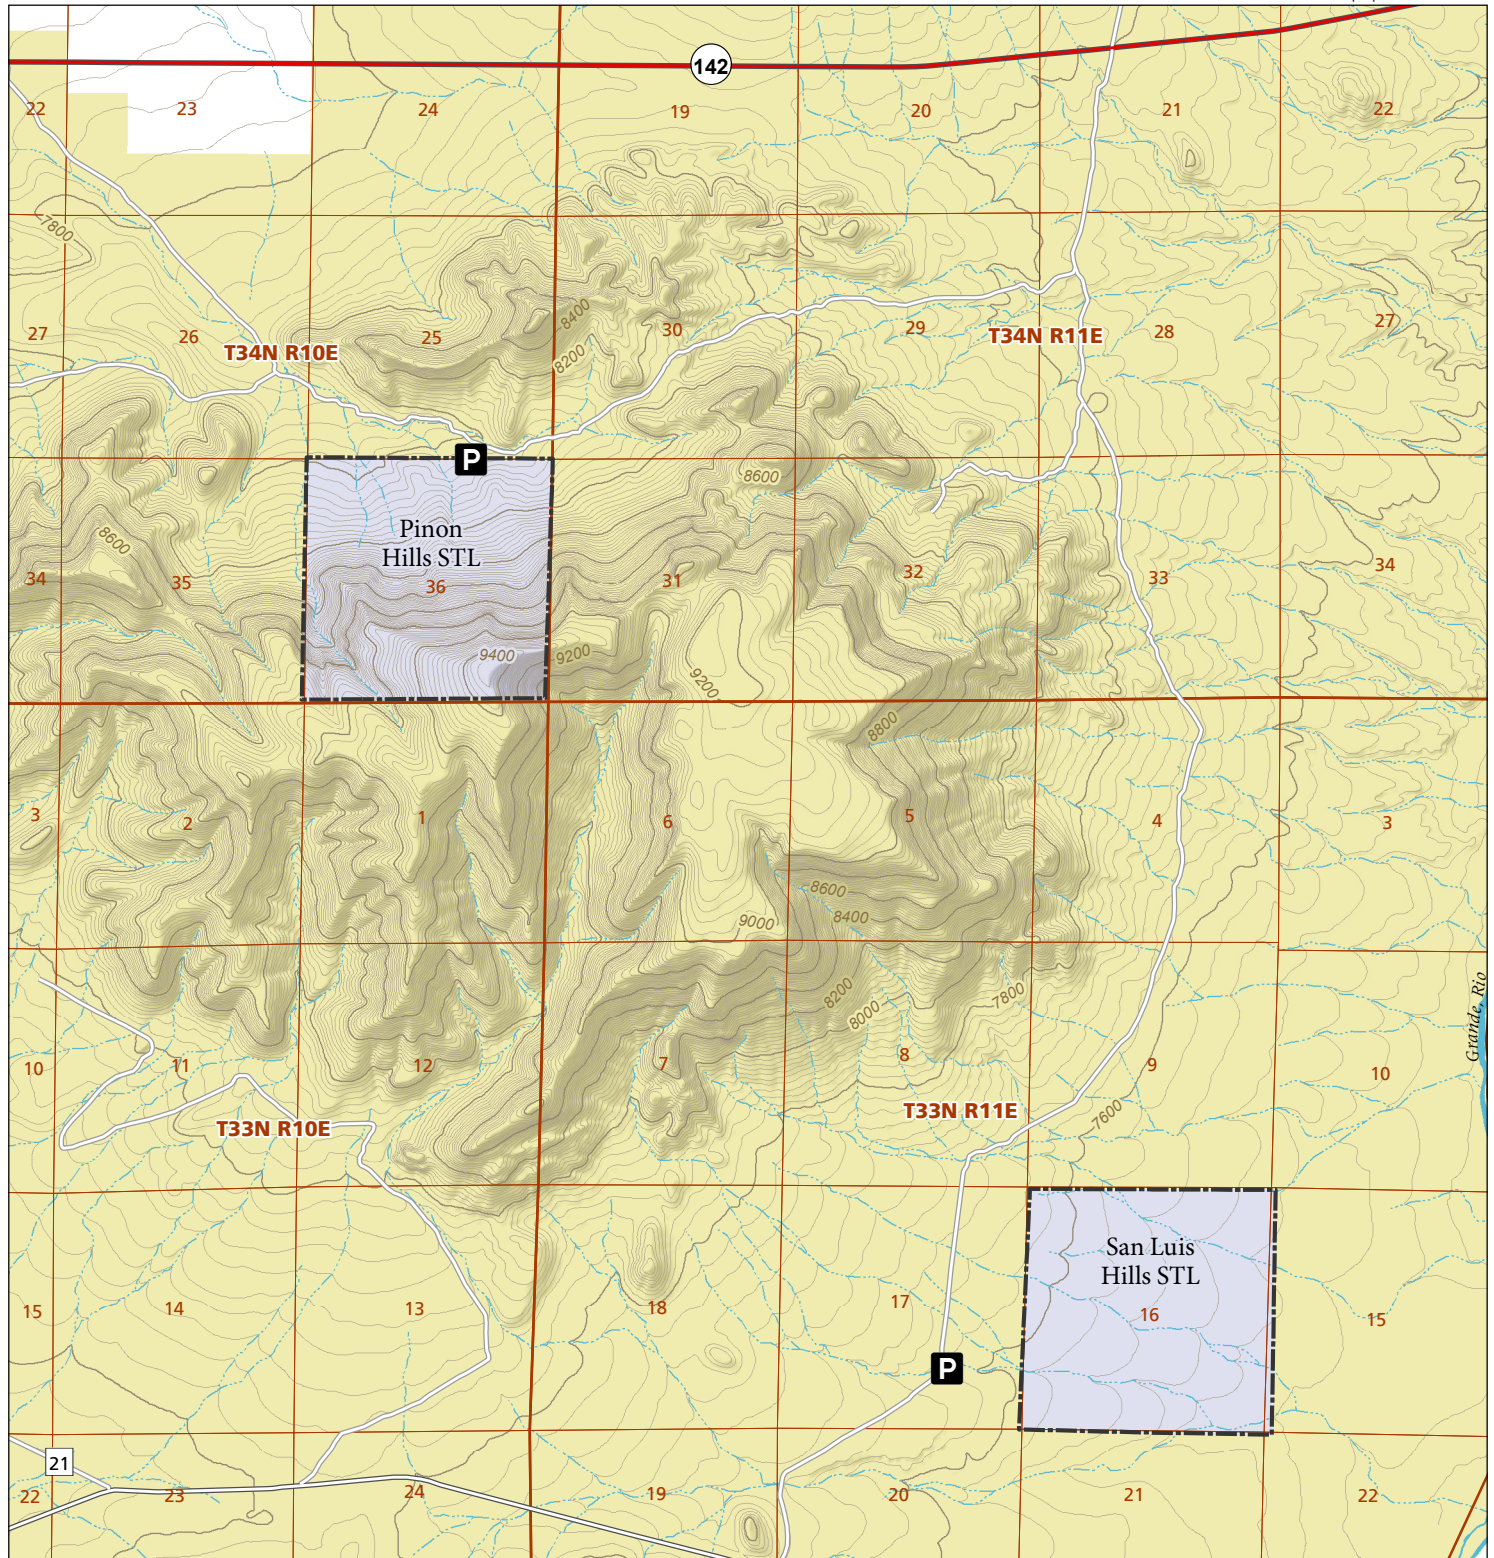

# Pinon Hills & San Luis Hills

## STL Hunting and Fishing Access Program

Please see the current Colorado State Recreation Lands brochure for listing of land use regulations and access points for this property and other SLB parcels open for wildlife related recreation. Also refer to the CPW Fishing and Hunting information brochure for current hunting and fishing regulations.

Map Updated: 9/11/2023

-  STL Boundary
-  BLM
-  Parking
-  No Public Access