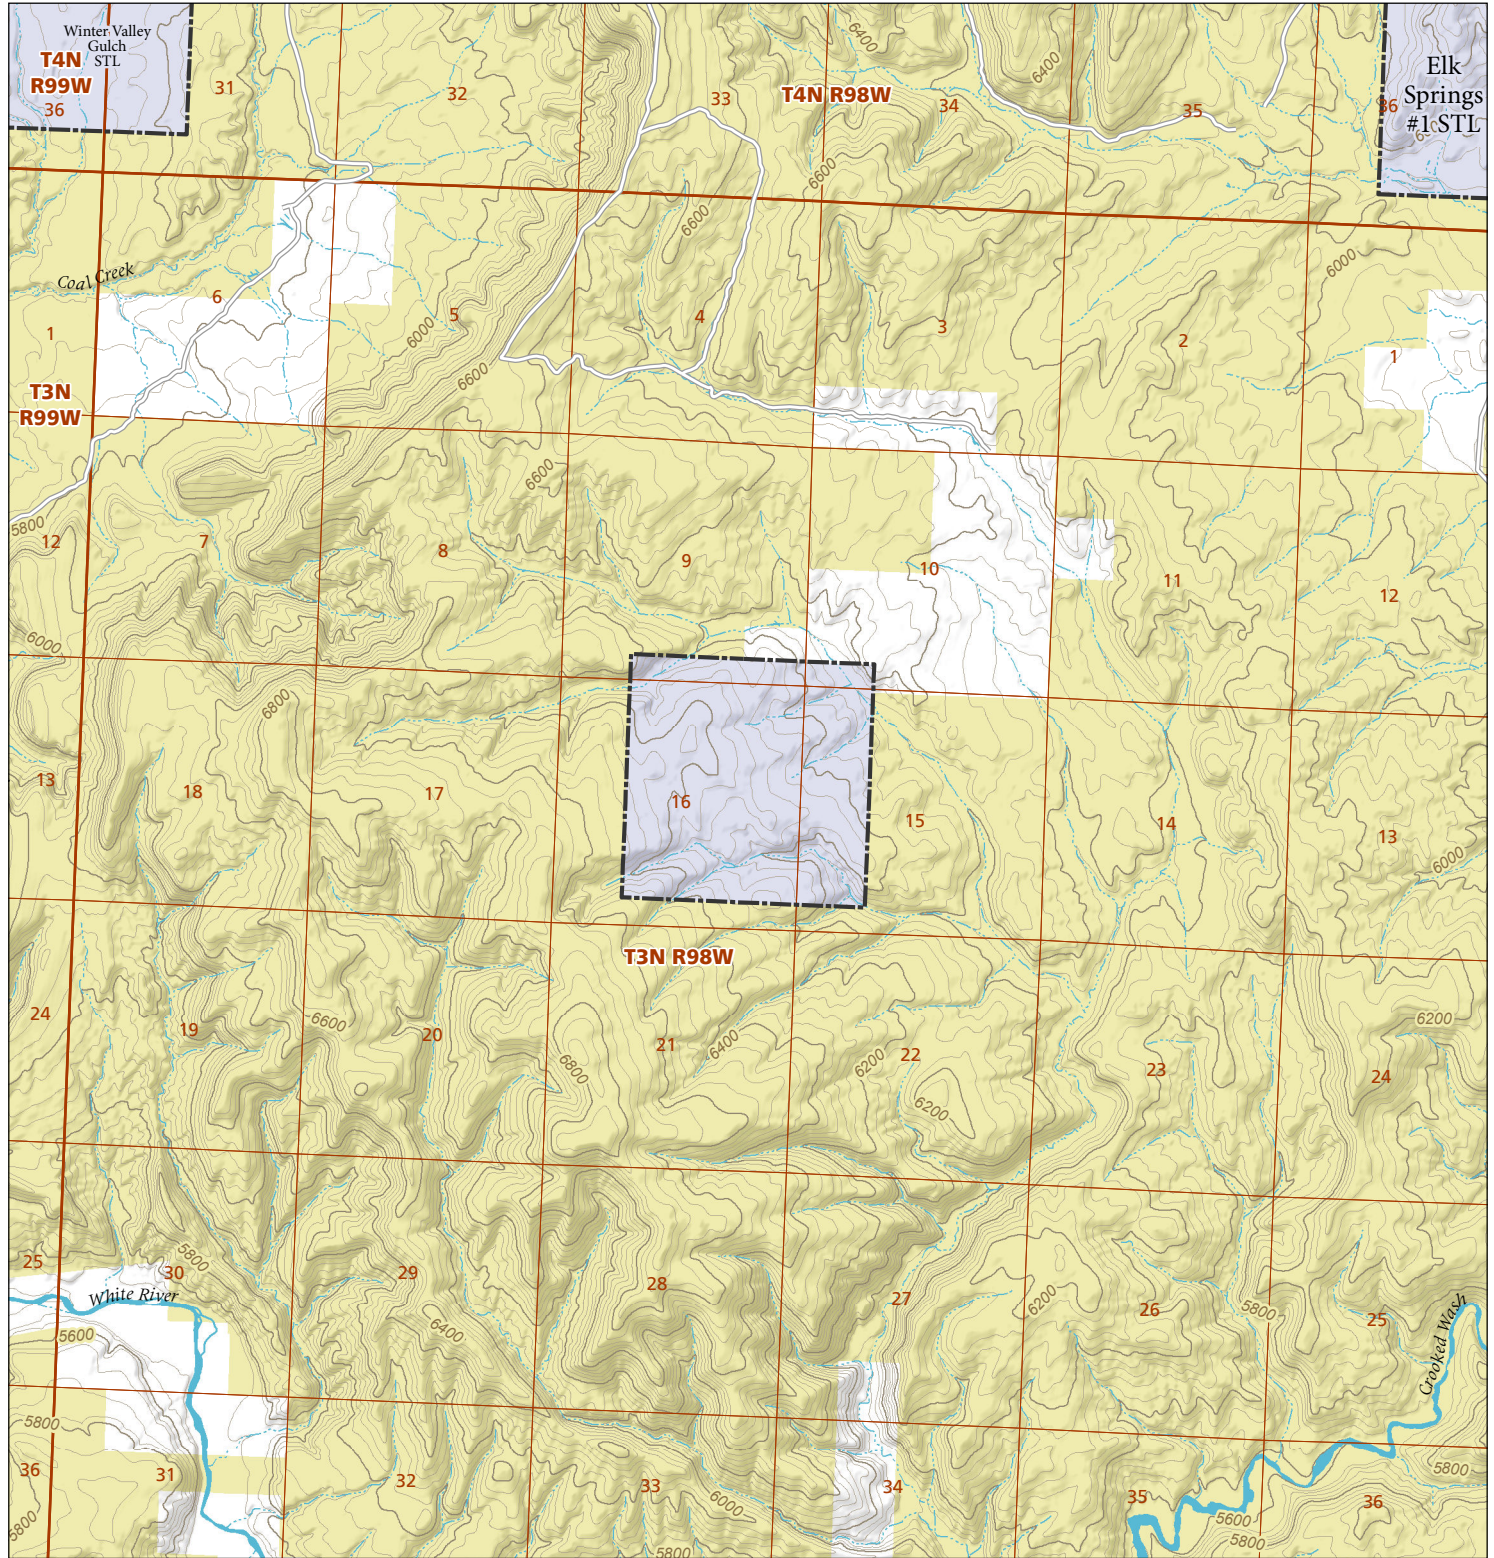

Piñon Ridge

STL Hunting and Fishing Access Program

Please see the current Colorado State Recreation Lands brochure for listing of land use regulations and access points for this property and other SLB parcels open for wildlife related recreation. Also refer to the CPW Fishing and Hunting information brochure for current hunting and fishing regulations.

Map Updated: 9/19/2023

-  STL Boundary
-  BLM
-  No Public Access