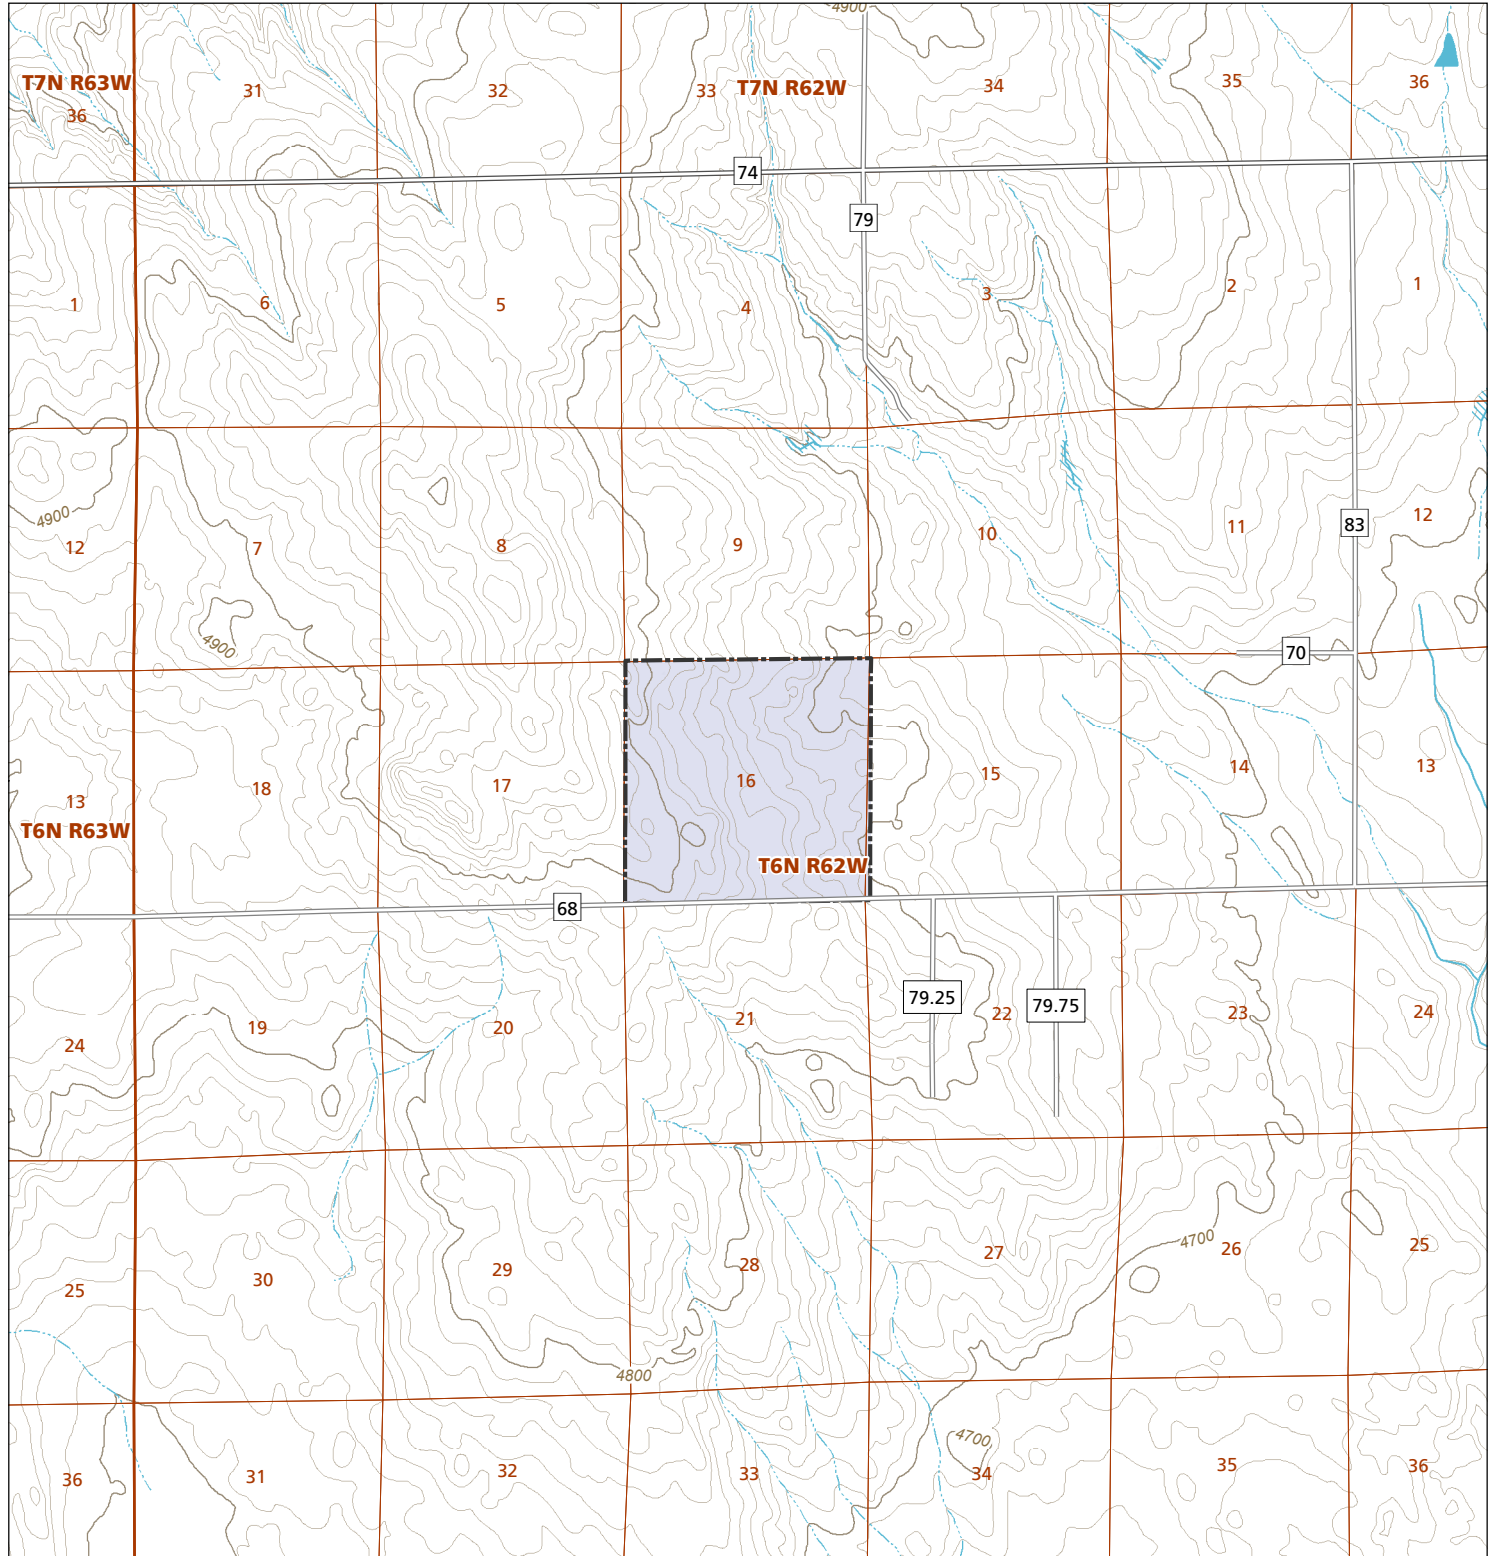

Point of Rocks

STL Hunting and Fishing Access Program

Please see the current Colorado State Recreation Lands brochure for listing of land use regulations and access points for this property and other SLB parcels open for wildlife related recreation. Also refer to the CPW Fishing and Hunting information brochure for current hunting and fishing regulations.

Map Updated: 8/7/2023

-  STL Boundary
-  No Public Access
-  Parking