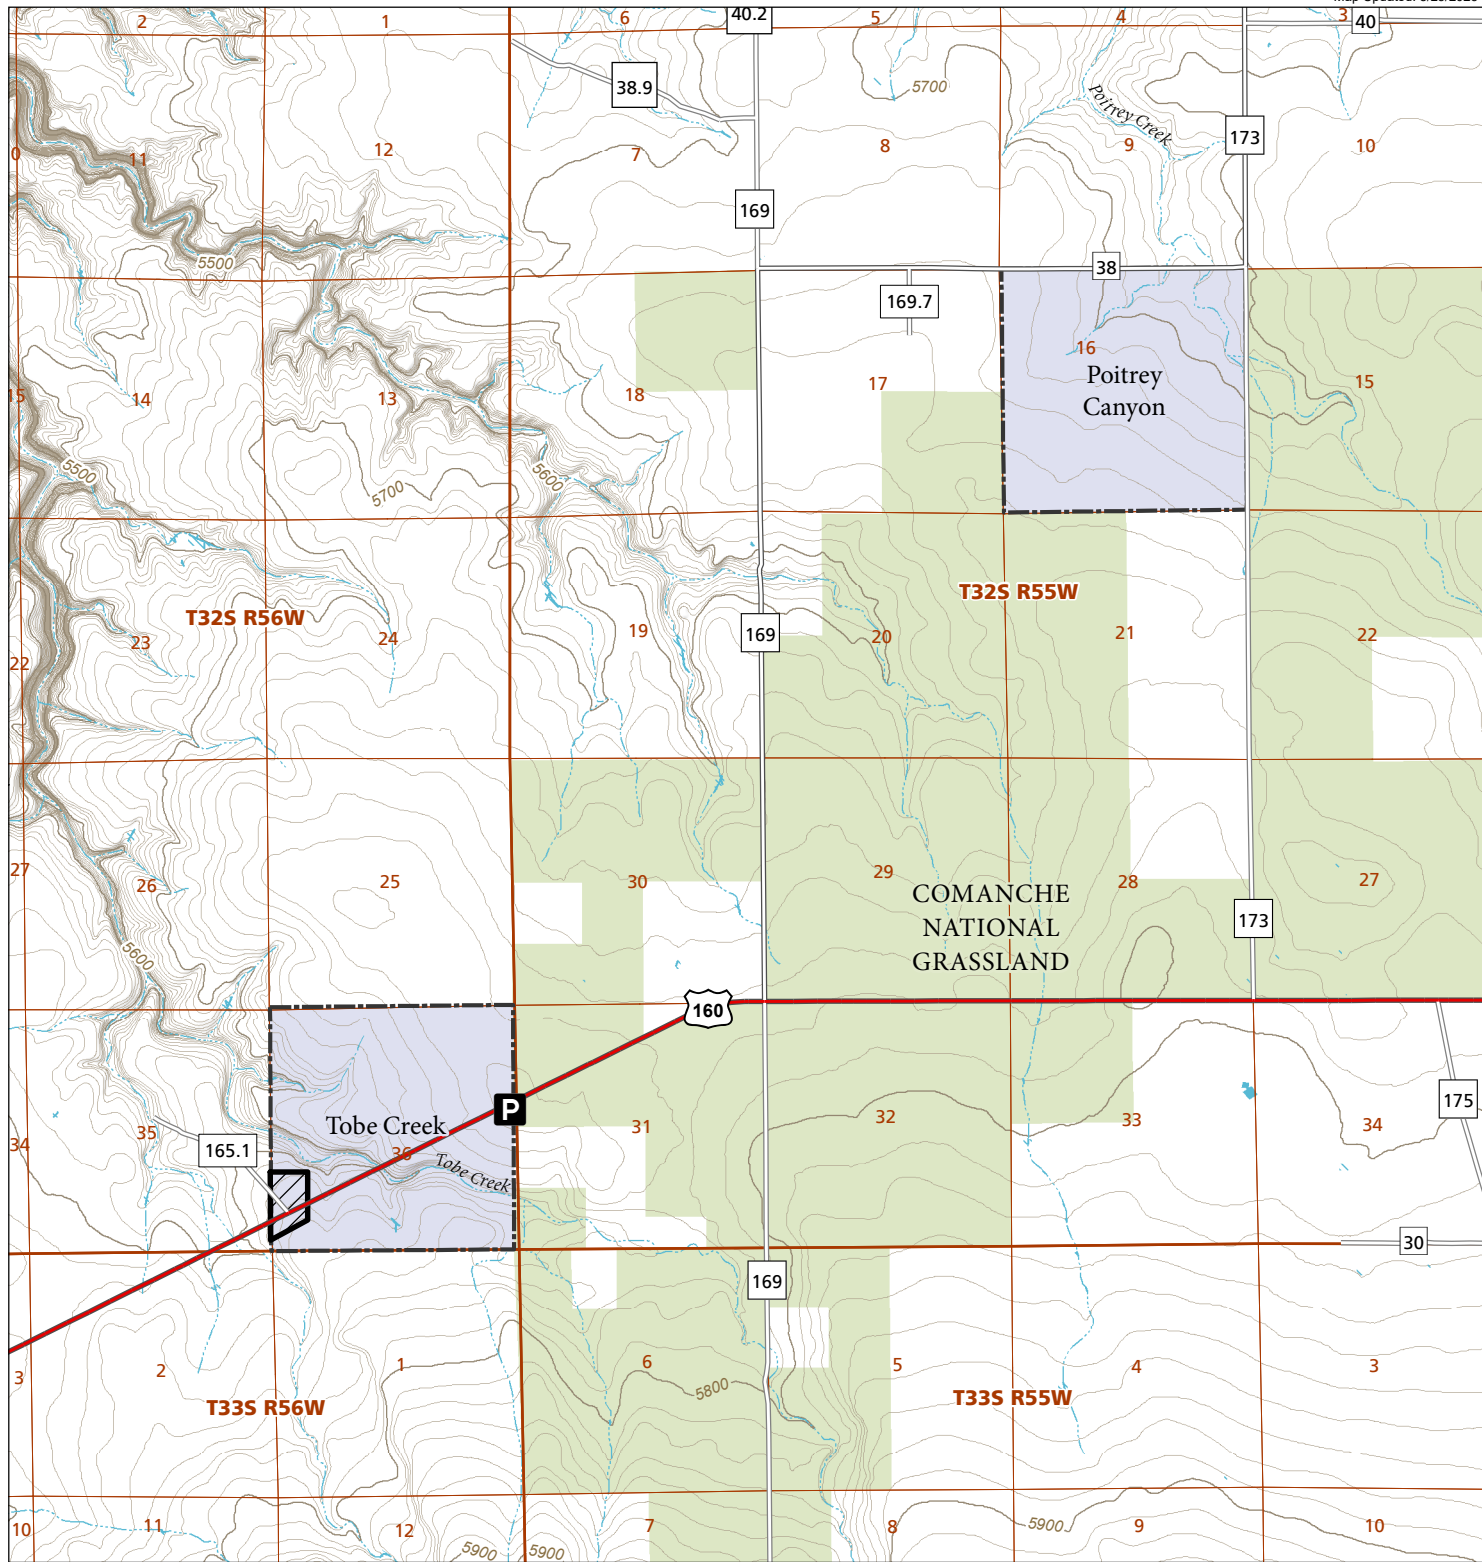

Poitrey Canyon & Tobe Creek STL Hunting and Fishing Access Program

Please see the current Colorado State Recreation Lands brochure for listing of land use regulations and access points for this property and other SLB parcels open for wildlife related recreation. Also refer to the CPW Fishing and Hunting information brochure for current hunting and fishing regulations.

Map Updated: 8/25/2023

-  STL Boundary
-  US Forest Service
-  Safety Zone
-  No Public Access
-  Parking