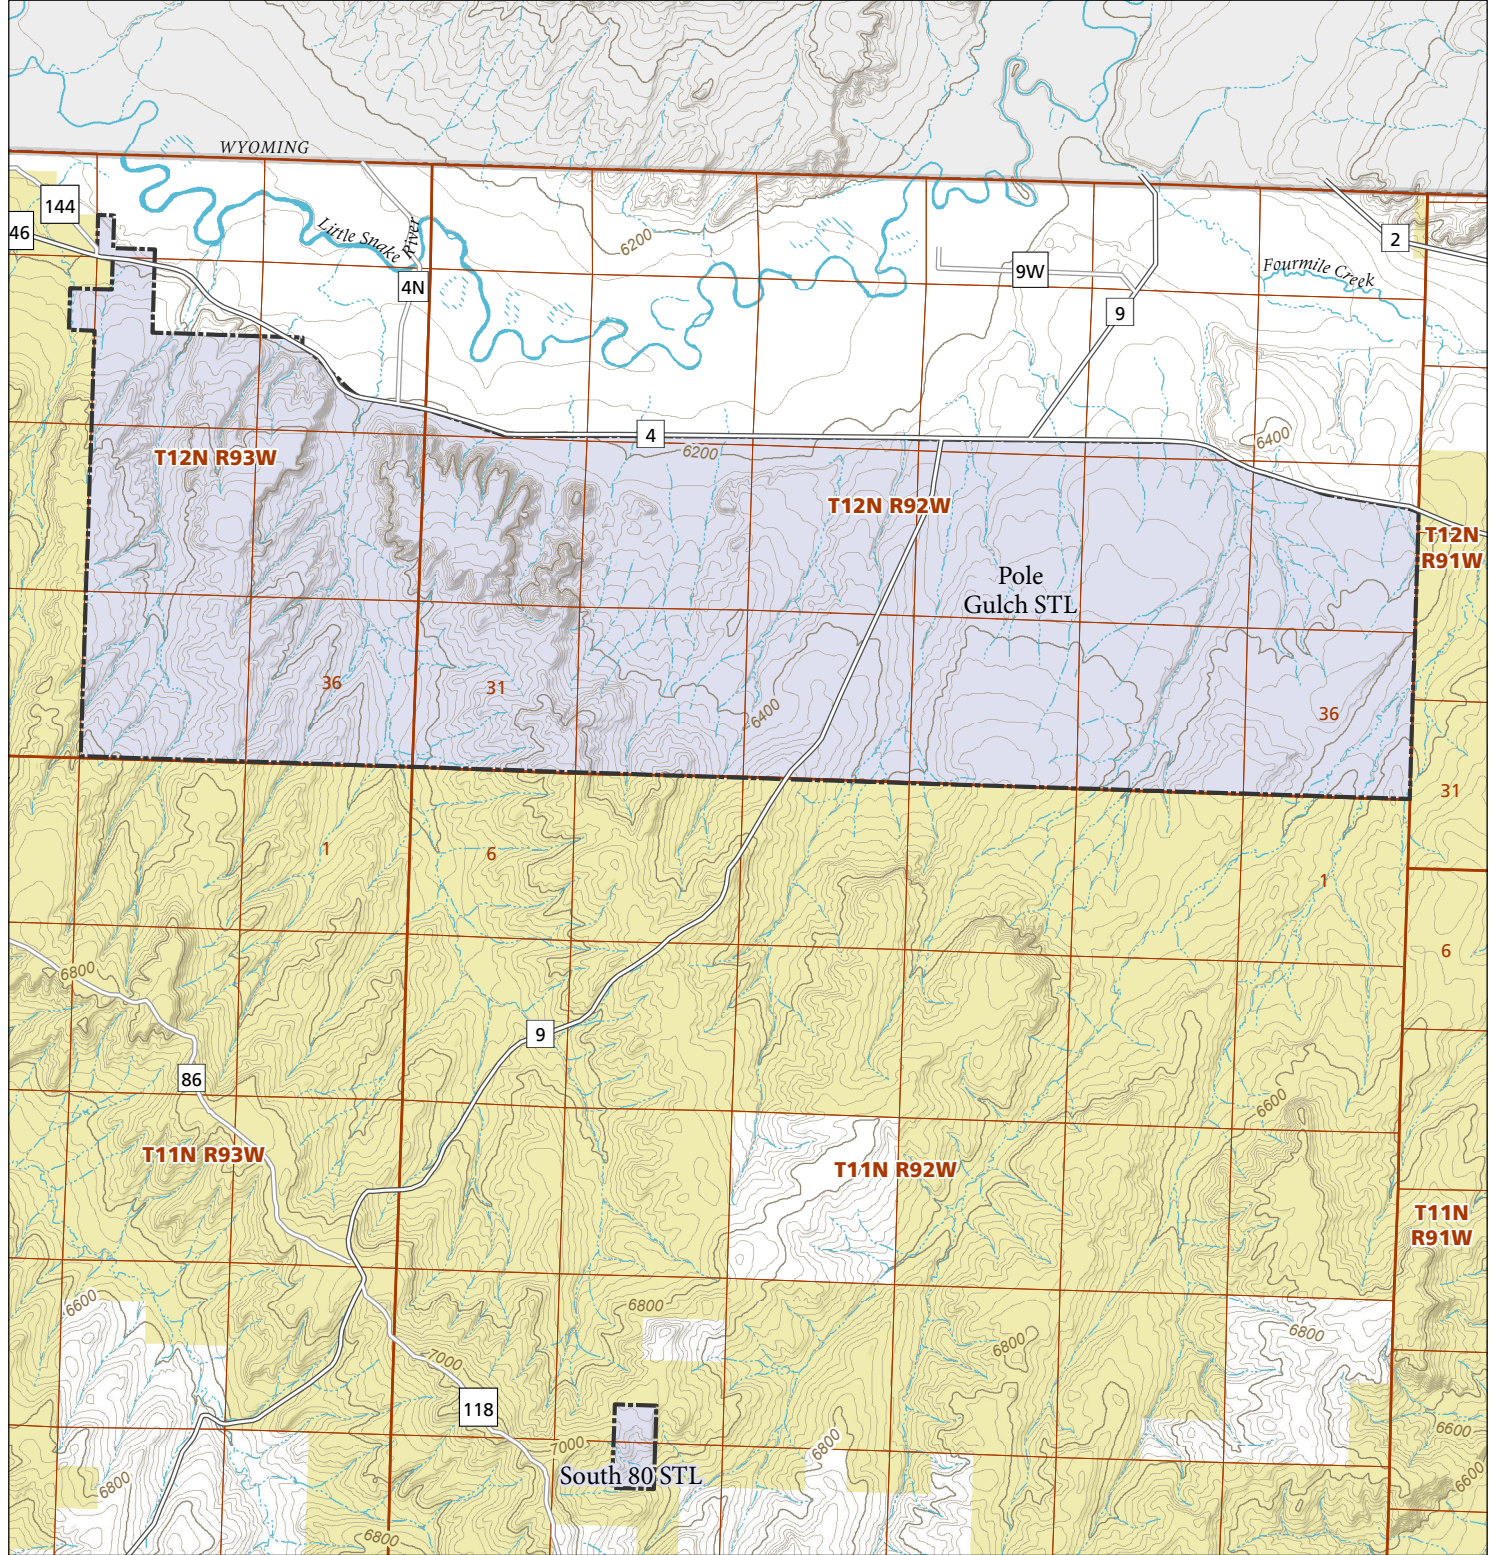

Pole Gulch

STL Hunting and Fishing Access Program

Please see the current Colorado State Recreation Lands brochure for listing of land use regulations and access points for this property and other SLB parcels open for wildlife related recreation. Also refer to the CPW Fishing and Hunting information brochure for current hunting and fishing regulations.

Map Updated: 9/19/2023

-  STL Boundary
-  BLM
-  No Public Access