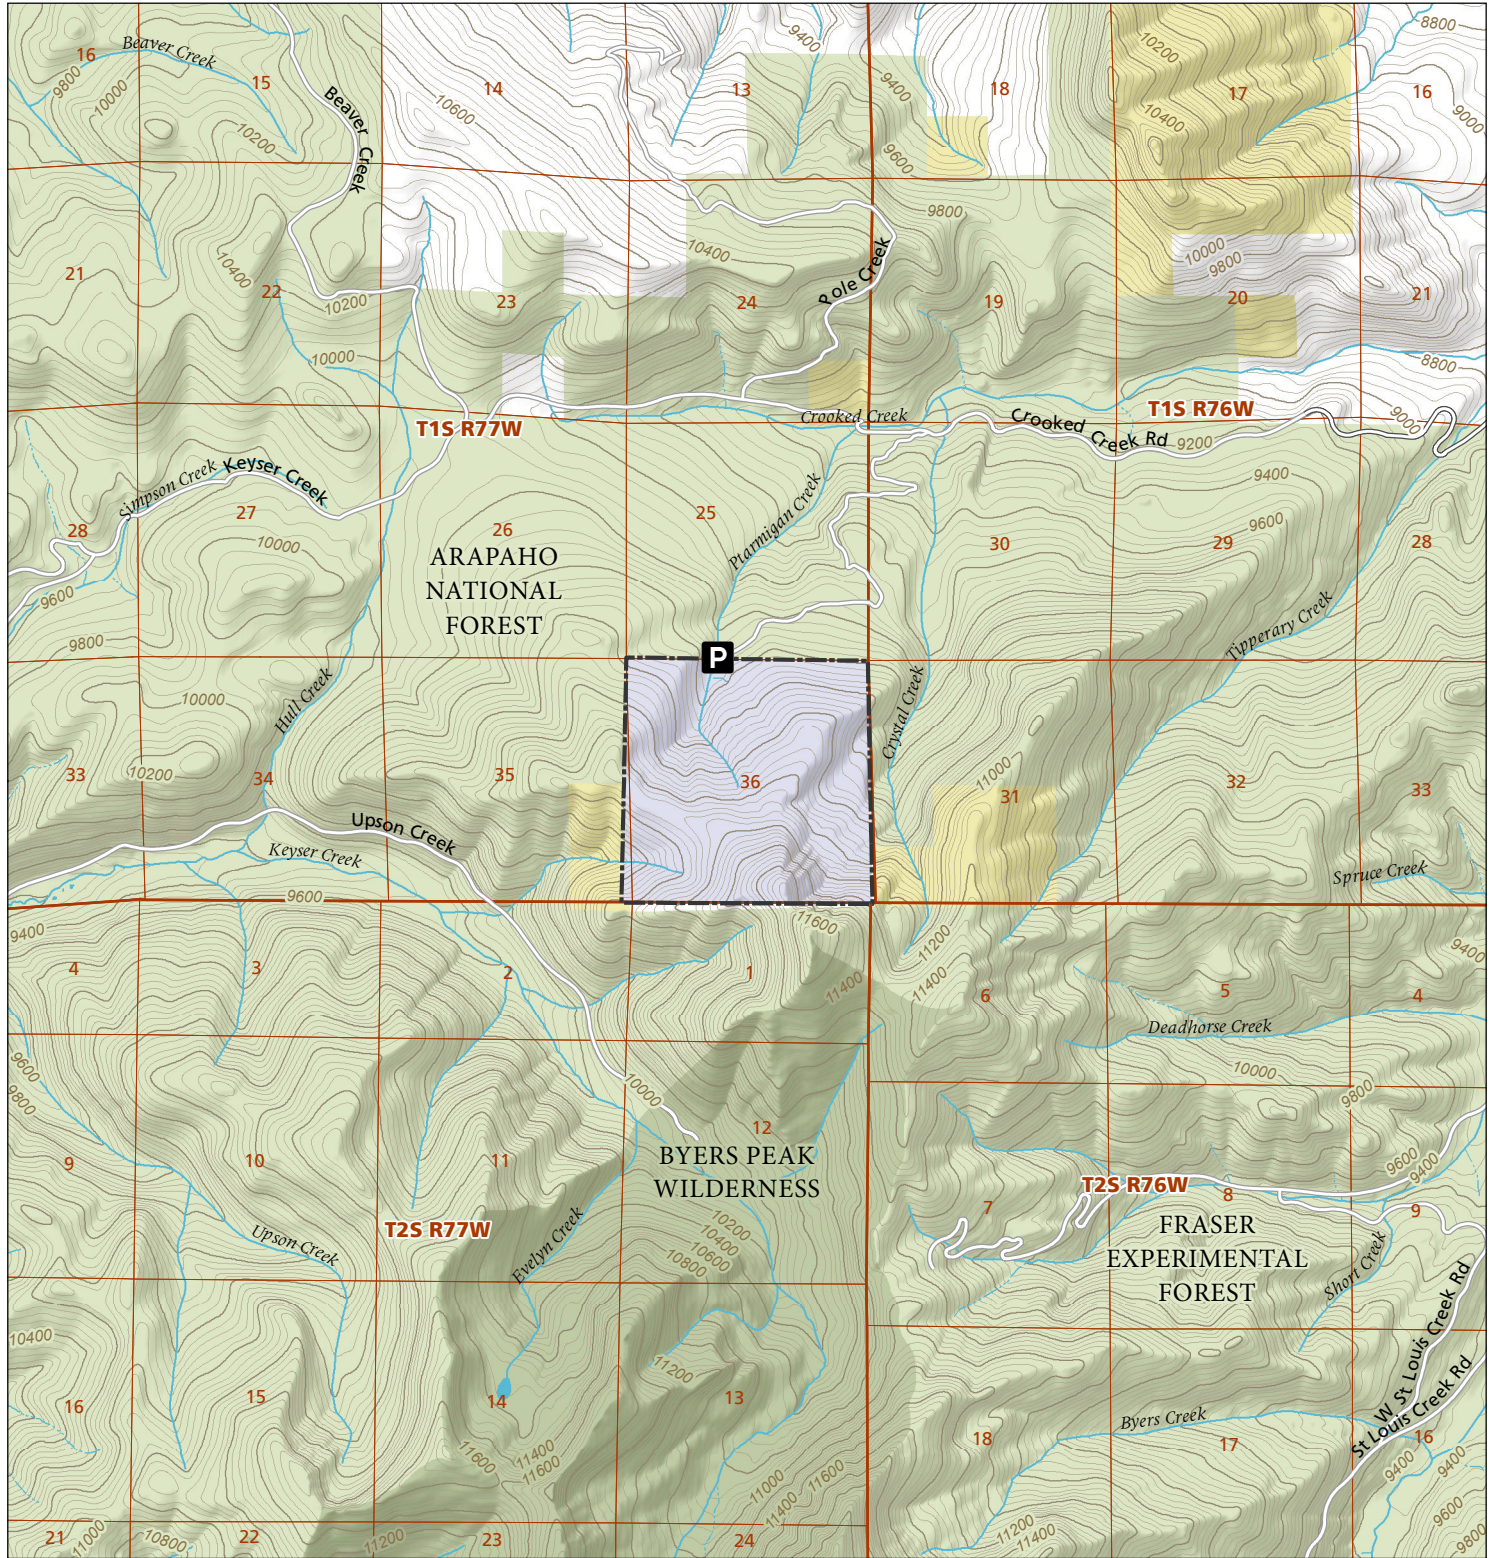

Ptarmigan

STL Hunting and Fishing Access Program

Please see the current Colorado State Recreation Lands brochure for listing of land use regulations and access points for this property and other SLB parcels open for wildlife related recreation. Also refer to the CPW Fishing and Hunting information brochure for current hunting and fishing regulations.

Map Updated: 8/11/2023

-  STL Boundary
-  Parking
-  US Forest Service
-  BLM
-  No Public Access