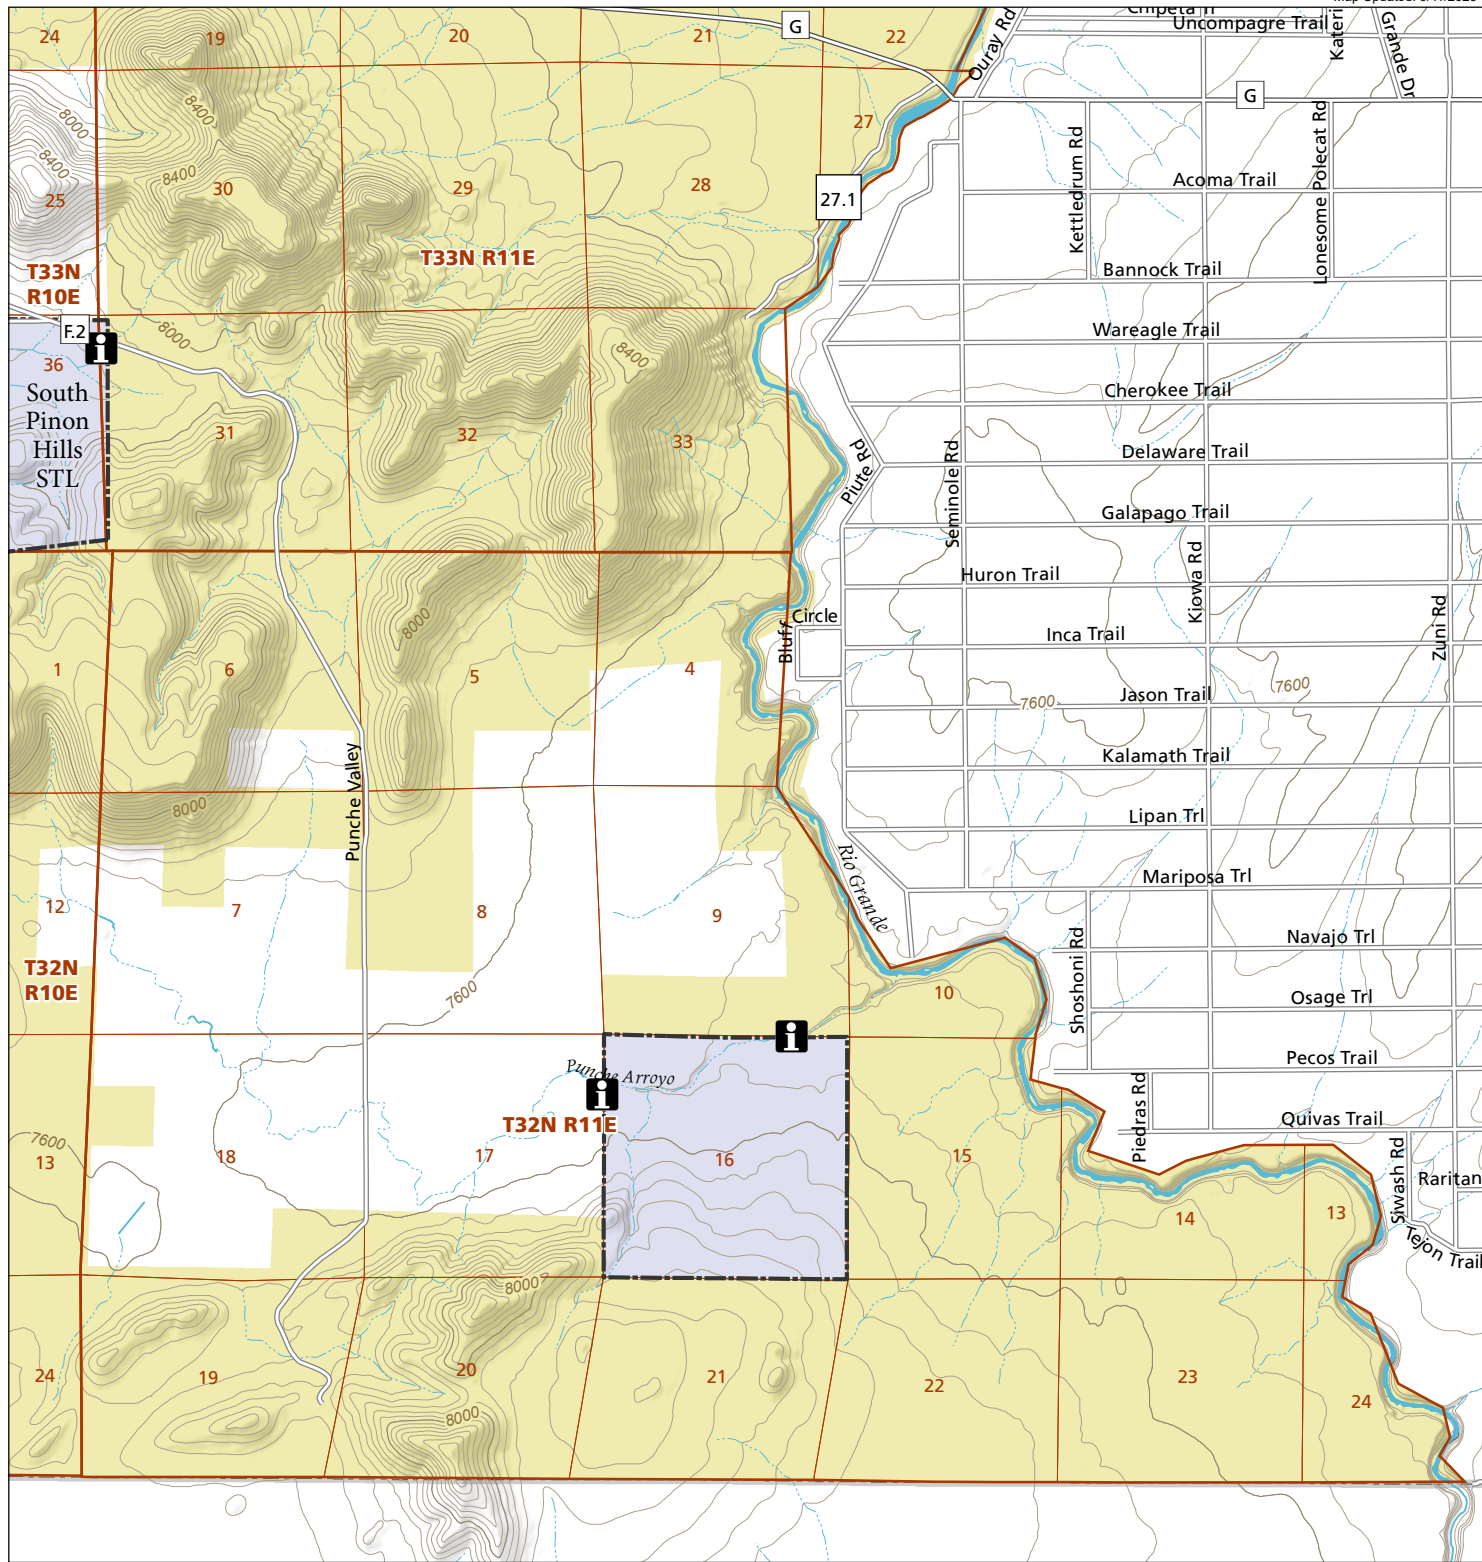

Punche Valley

STL Hunting and Fishing Access Program

Please see the current Colorado State Recreation Lands brochure for listing of land use regulations and access points for this property and other SLB parcels open for wildlife related recreation. Also refer to the CPW Fishing and Hunting information brochure for current hunting and fishing regulations.

Map Updated: 9/11/2023

-  STL Boundary
-  BLM
-  Info Source
-  No Public Access