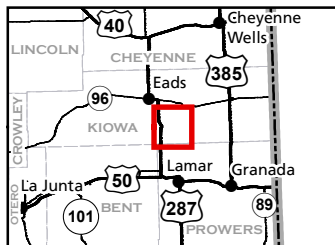

Map Updated: 8/28/2023

- STL Boundary
- SWA
- Parking
- No Public Access

Queens (East)

STL Hunting and Fishing Access Program

Please see the current Colorado State Recreation Lands brochure for listing of land use regulations and access points for this property and other SLB parcels open for wildlife related recreation. Also refer to the CPW Fishing and Hunting information brochure for current hunting and fishing regulations.

Map Updated: 8/28/2023

- STL Boundary
- SWA
- Parking
- No Public Access

Queens (South)

STL Hunting and Fishing Access Program

Please see the current Colorado State Recreation Lands brochure for listing of land use regulations and access points for this property and other SLB parcels open for wildlife related recreation. Also refer to the CPW Fishing and Hunting information brochure for current hunting and fishing regulations.

Map Updated: 8/28/2023

-  STL Boundary
-  SWA
-  Parking
-  No Public Access