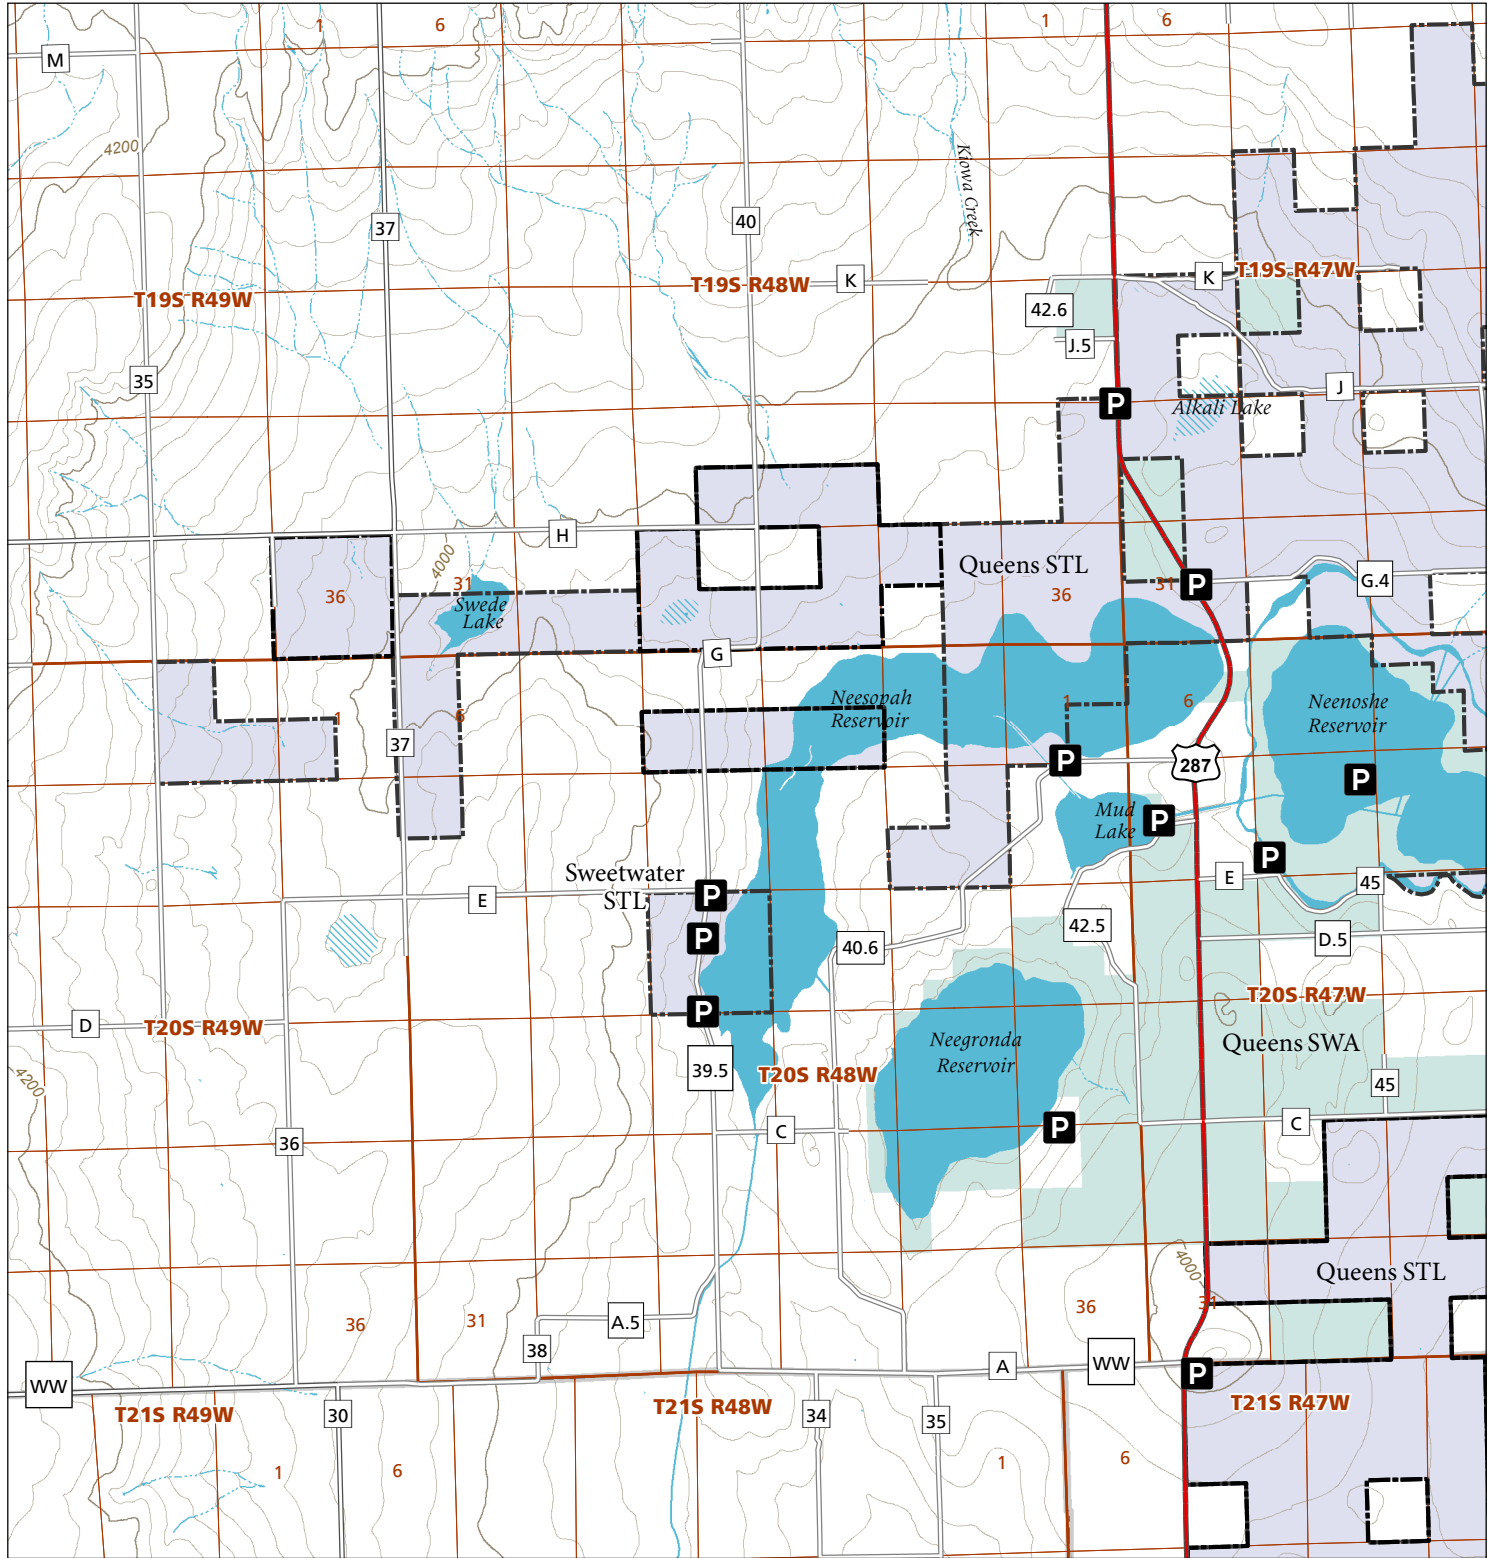

Queens (West)

STL Hunting and Fishing Access Program

Please see the current Colorado State Recreation Lands brochure for listing of land use regulations and access points for this property and other SLB parcels open for wildlife related recreation. Also refer to the CPW Fishing and Hunting information brochure for current hunting and fishing regulations.

Map Updated: 8/28/2023

- STL Boundary
- SWA
- Parking
- No Public Access

Queens (East)

STL Hunting and Fishing Access Program

Please see the current Colorado State Recreation Lands brochure for listing of land use regulations and access points for this property and other SLB parcels open for wildlife related recreation. Also refer to the CPW Fishing and Hunting information brochure for current hunting and fishing regulations.

Map Updated: 8/28/2023

- STL Boundary
- SWA
- Parking
- No Public Access

Queens (South)

STL Hunting and Fishing Access Program

Please see the current Colorado State Recreation Lands brochure for listing of land use regulations and access points for this property and other SLB parcels open for wildlife related recreation. Also refer to the CPW Fishing and Hunting information brochure for current hunting and fishing regulations.

Map Updated: 8/28/2023

-  STL Boundary
-  SWA
-  Parking
-  No Public Access