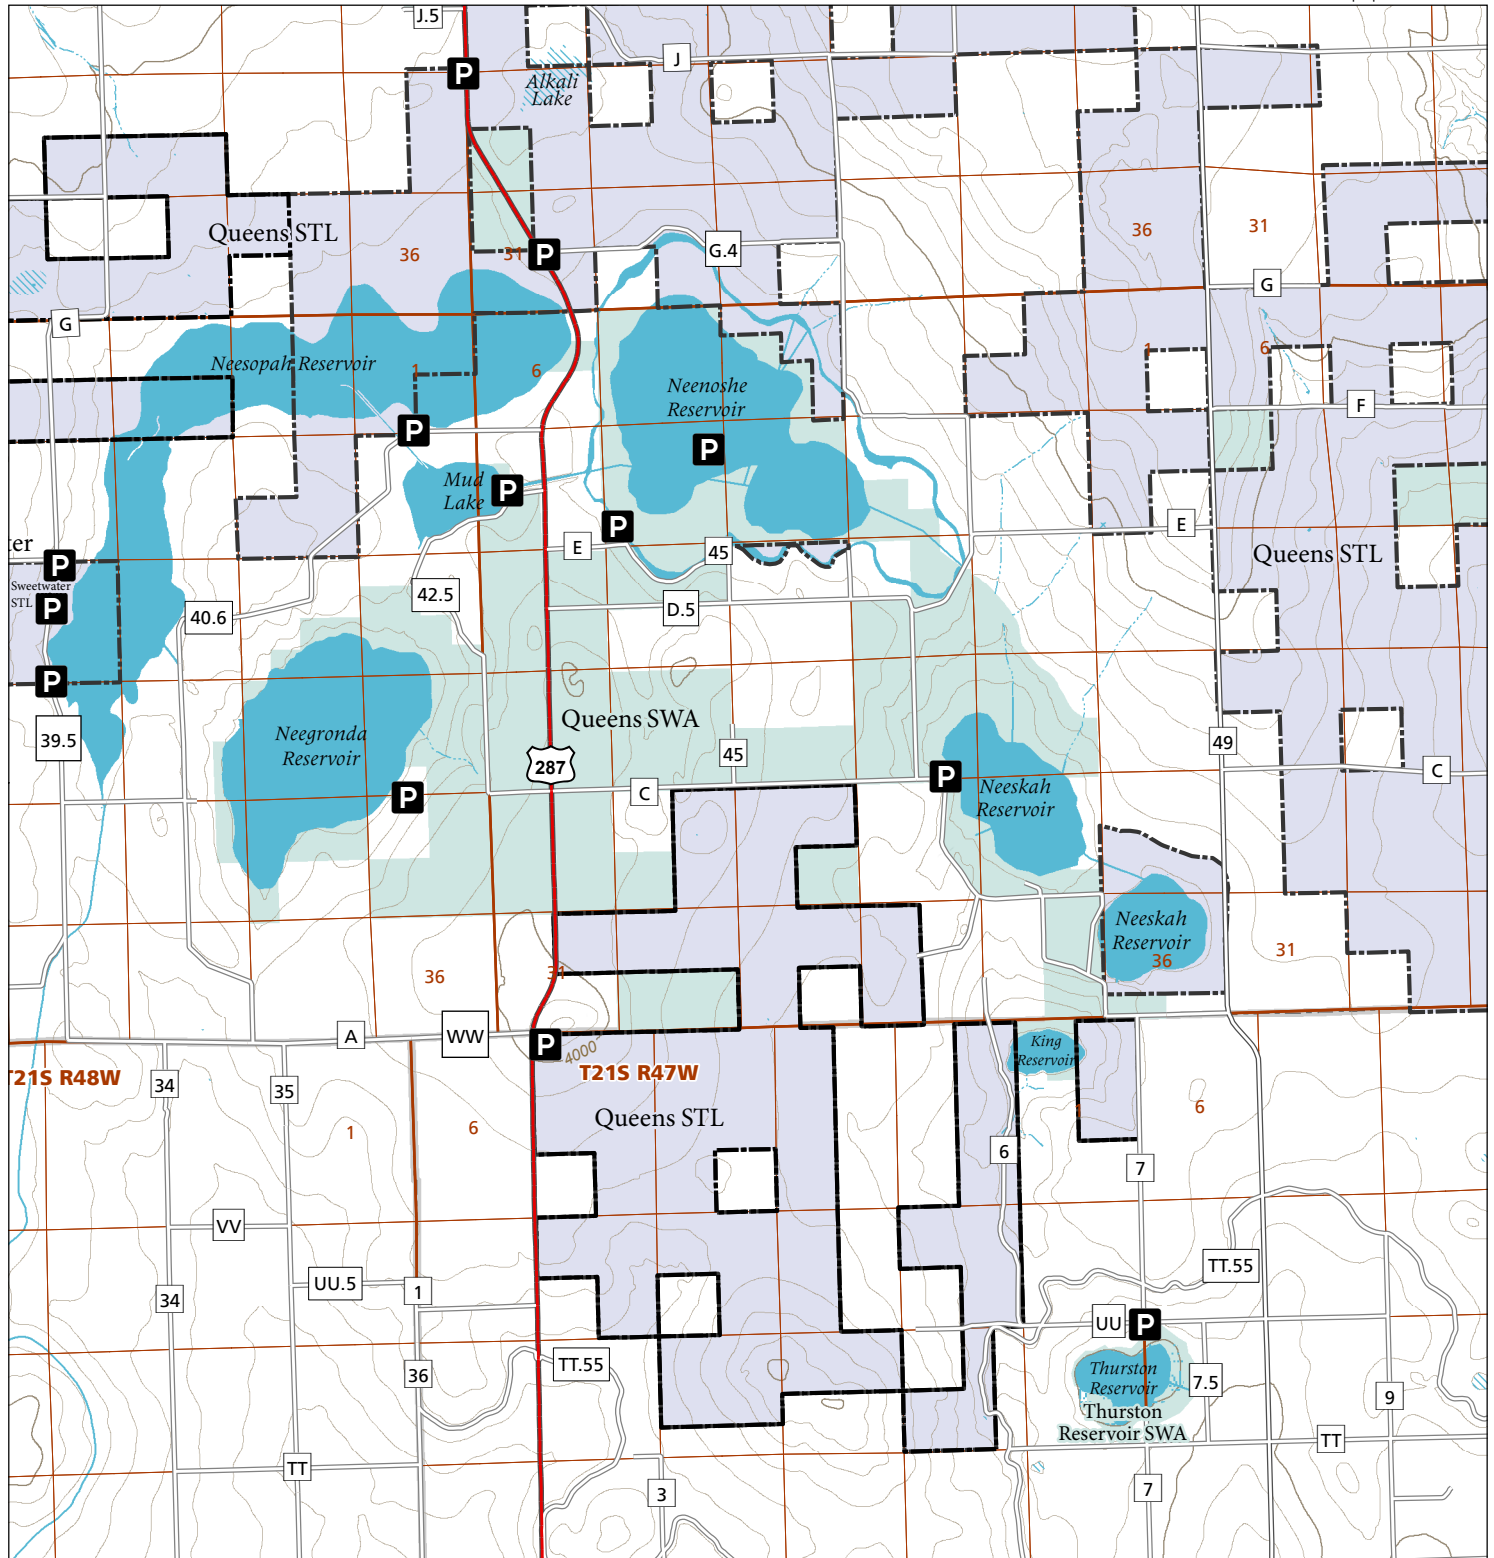

Queens (West)

STL Hunting and Fishing Access Program

Please see the current Colorado State Recreation Lands brochure for listing of land use regulations and access points for this property and other SLB parcels open for wildlife related recreation. Also refer to the CPW Fishing and Hunting information brochure for current hunting and fishing regulations.

Map Updated: 8/28/2023

- STL Boundary
- SWA
- Parking
- No Public Access

Queens (East)

STL Hunting and Fishing Access Program

Please see the current Colorado State Recreation Lands brochure for listing of land use regulations and access points for this property and other SLB parcels open for wildlife related recreation. Also refer to the CPW Fishing and Hunting information brochure for current hunting and fishing regulations.

Map Updated: 8/28/2023

- STL Boundary
- SWA
- Parking
- No Public Access

Queens (South)

STL Hunting and Fishing Access Program

Please see the current Colorado State Recreation Lands brochure for listing of land use regulations and access points for this property and other SLB parcels open for wildlife related recreation. Also refer to the CPW Fishing and Hunting information brochure for current hunting and fishing regulations.

Map Updated: 8/28/2023

-  STL Boundary
-  SWA
-  Parking
-  No Public Access