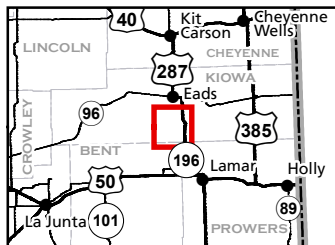

Map Updated: 8/28/2023

- STL Boundary
- SWA
- Parking
- No Public Access

Queens (East)

STL Hunting and Fishing Access Program

Please see the current Colorado State Recreation Lands brochure for listing of land use regulations and access points for this property and other SLB parcels open for wildlife related recreation. Also refer to the CPW Fishing and Hunting information brochure for current hunting and fishing regulations.