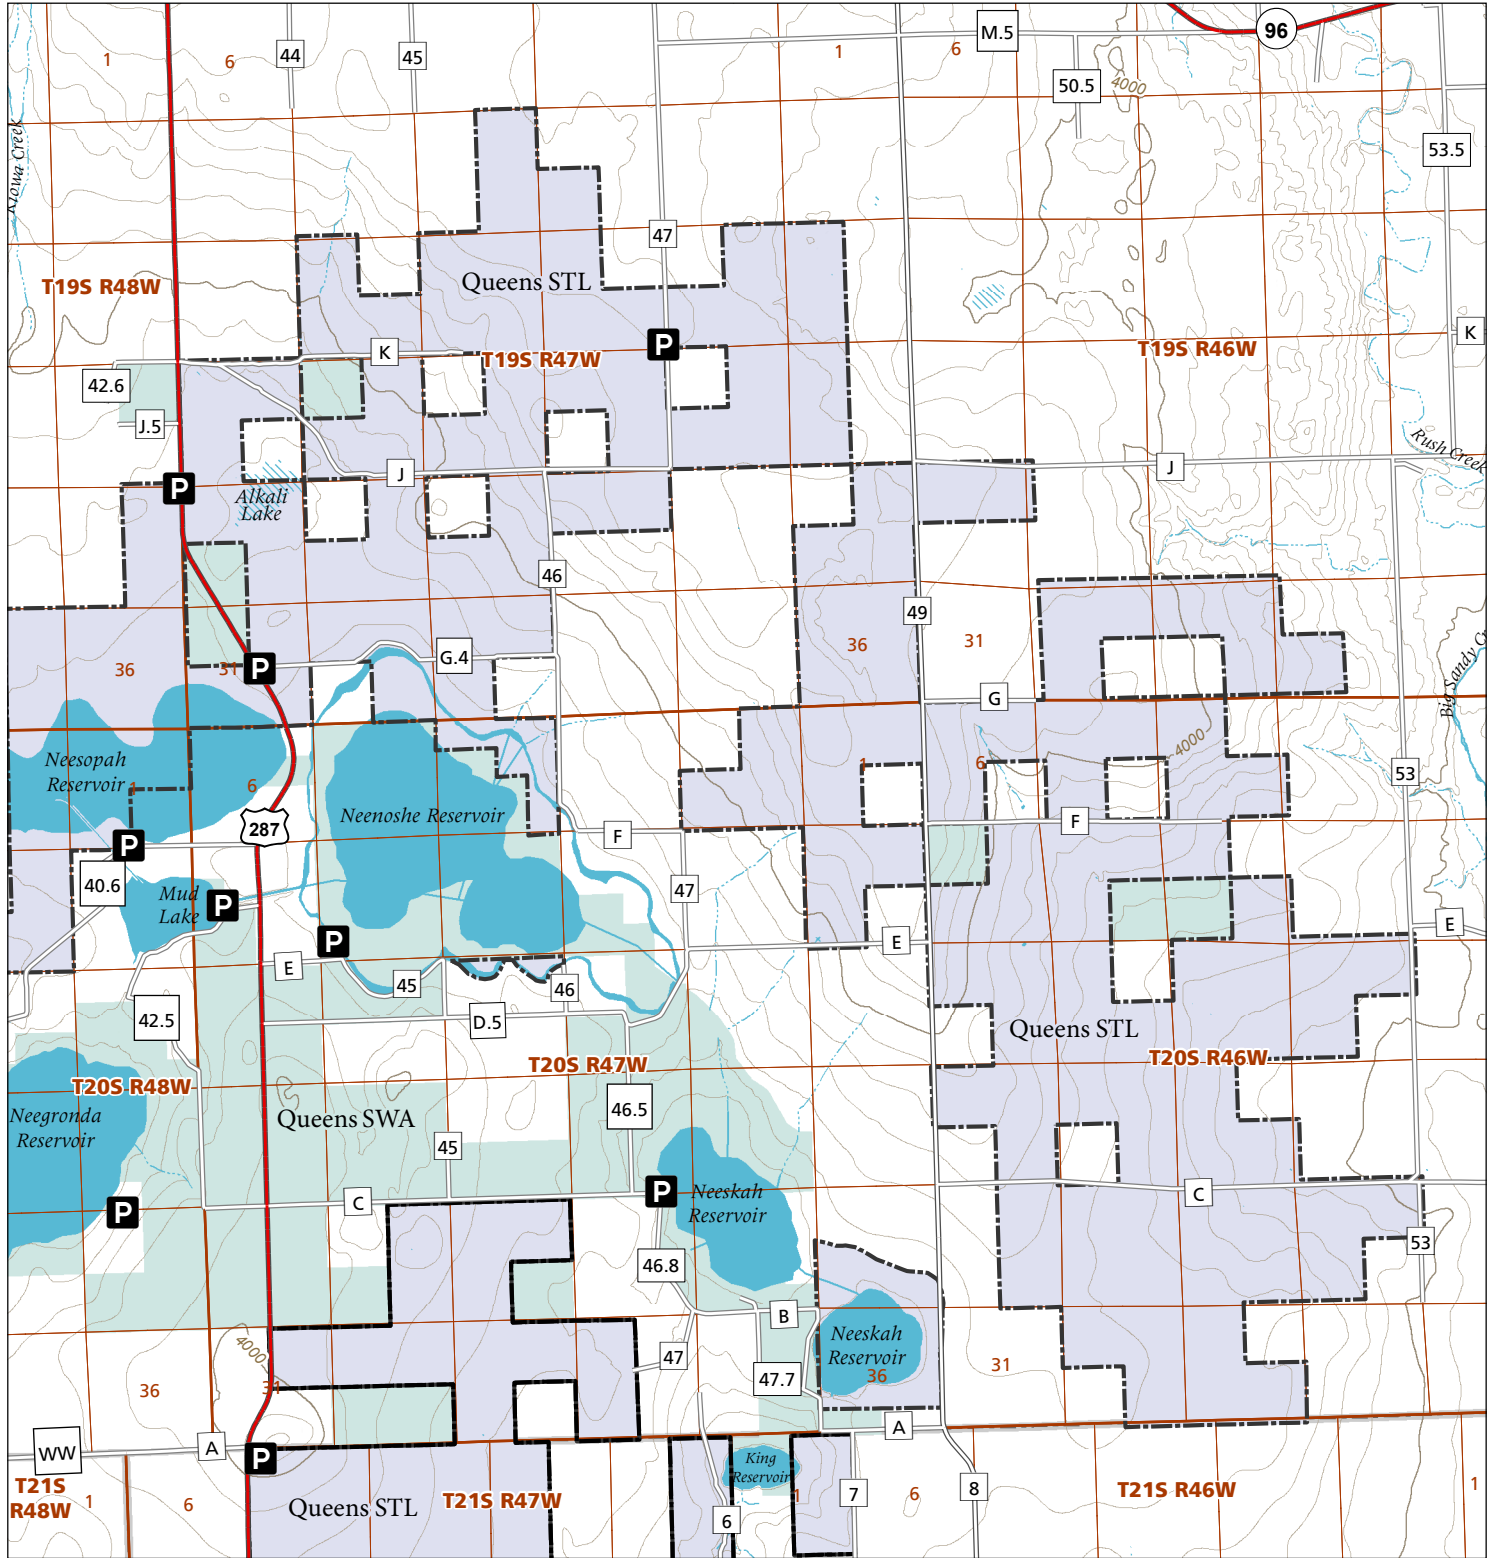

Queens (West)

STL Hunting and Fishing Access Program

Please see the current Colorado State Recreation Lands brochure for listing of land use regulations and access points for this property and other SLB parcels open for wildlife related recreation. Also refer to the CPW Fishing and Hunting information brochure for current hunting and fishing regulations.

Map Updated: 8/28/2023

- STL Boundary
- SWA
- Parking
- No Public Access

Queens (East)

STL Hunting and Fishing Access Program

Please see the current Colorado State Recreation Lands brochure for listing of land use regulations and access points for this property and other SLB parcels open for wildlife related recreation. Also refer to the CPW Fishing and Hunting information brochure for current hunting and fishing regulations.

Map Updated: 8/28/2023

- STL Boundary
- SWA
- Parking
- No Public Access

Queens (South)

STL Hunting and Fishing Access Program

Please see the current Colorado State Recreation Lands brochure for listing of land use regulations and access points for this property and other SLB parcels open for wildlife related recreation. Also refer to the CPW Fishing and Hunting information brochure for current hunting and fishing regulations.

Map Updated: 8/28/2023

-  STL Boundary
-  SWA
-  Parking
-  No Public Access