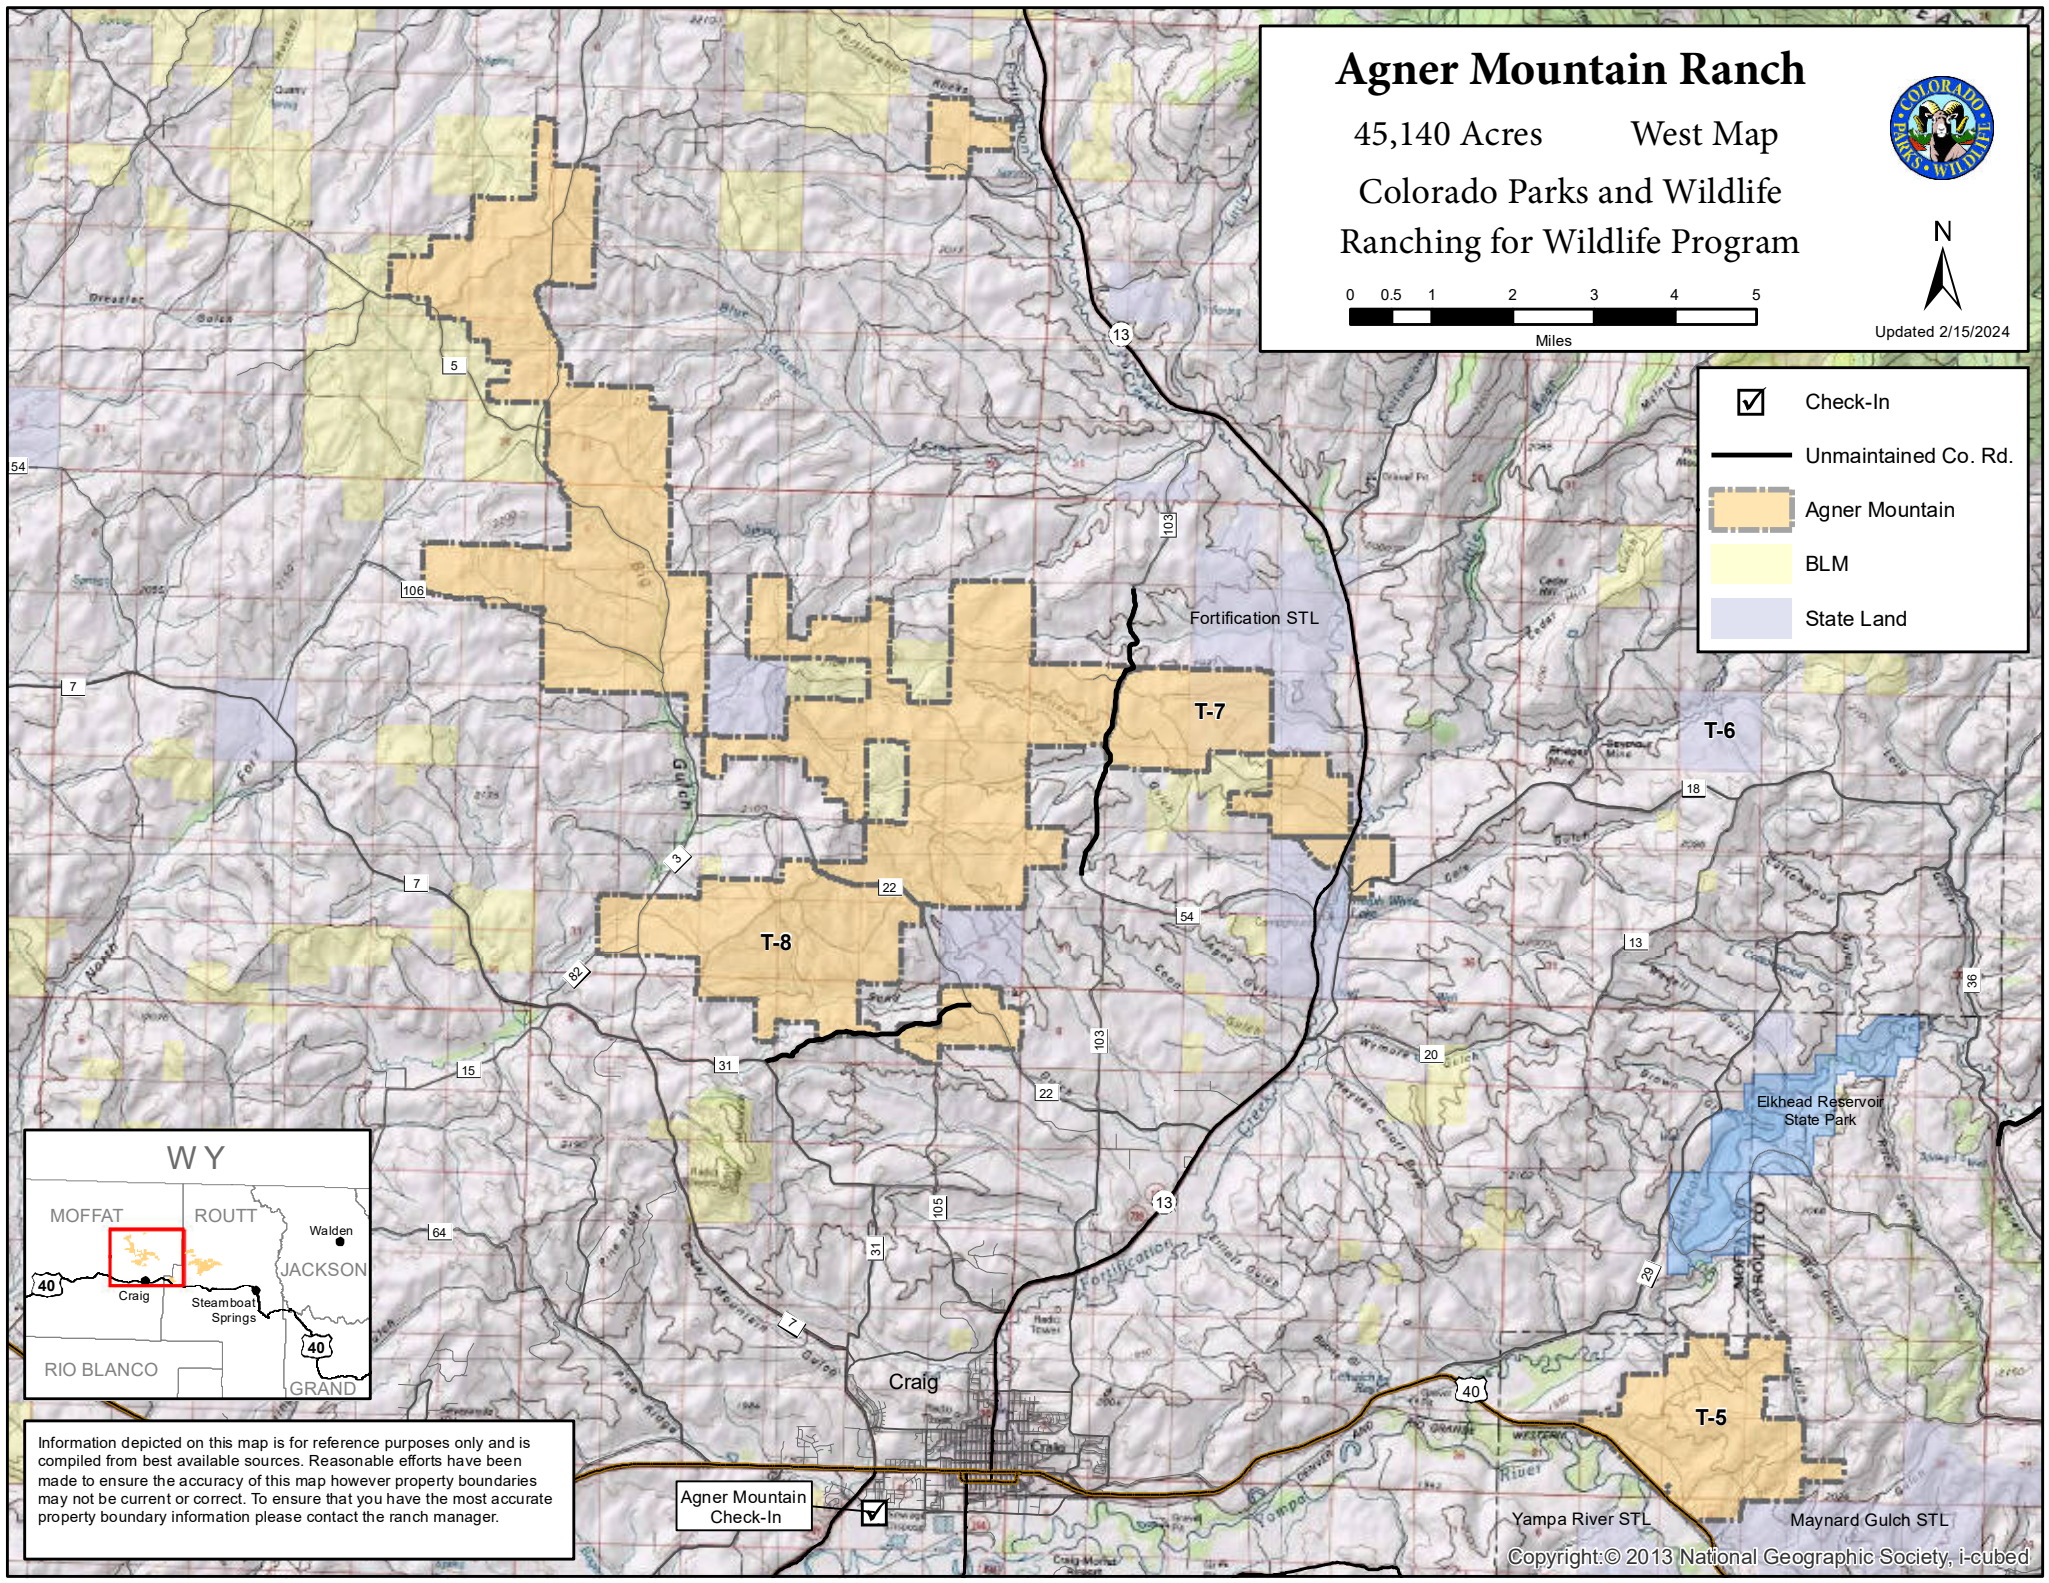

Agner Mountain Ranch

45,140 Acres West Map

Colorado Parks and Wildlife
Ranching for Wildlife Program

Updated 2/15/2024

- Check-In
- Unmaintained Co. Rd.
- Agner Mountain
- BLM
- State Land

Information depicted on this map is for reference purposes only and is compiled from best available sources. Reasonable efforts have been made to ensure the accuracy of this map however property boundaries may not be current or correct. To ensure that you have the most accurate property boundary information please contact the ranch manager.

Agner Mountain Check-In

Yampa River STL Maynard Gulch STL