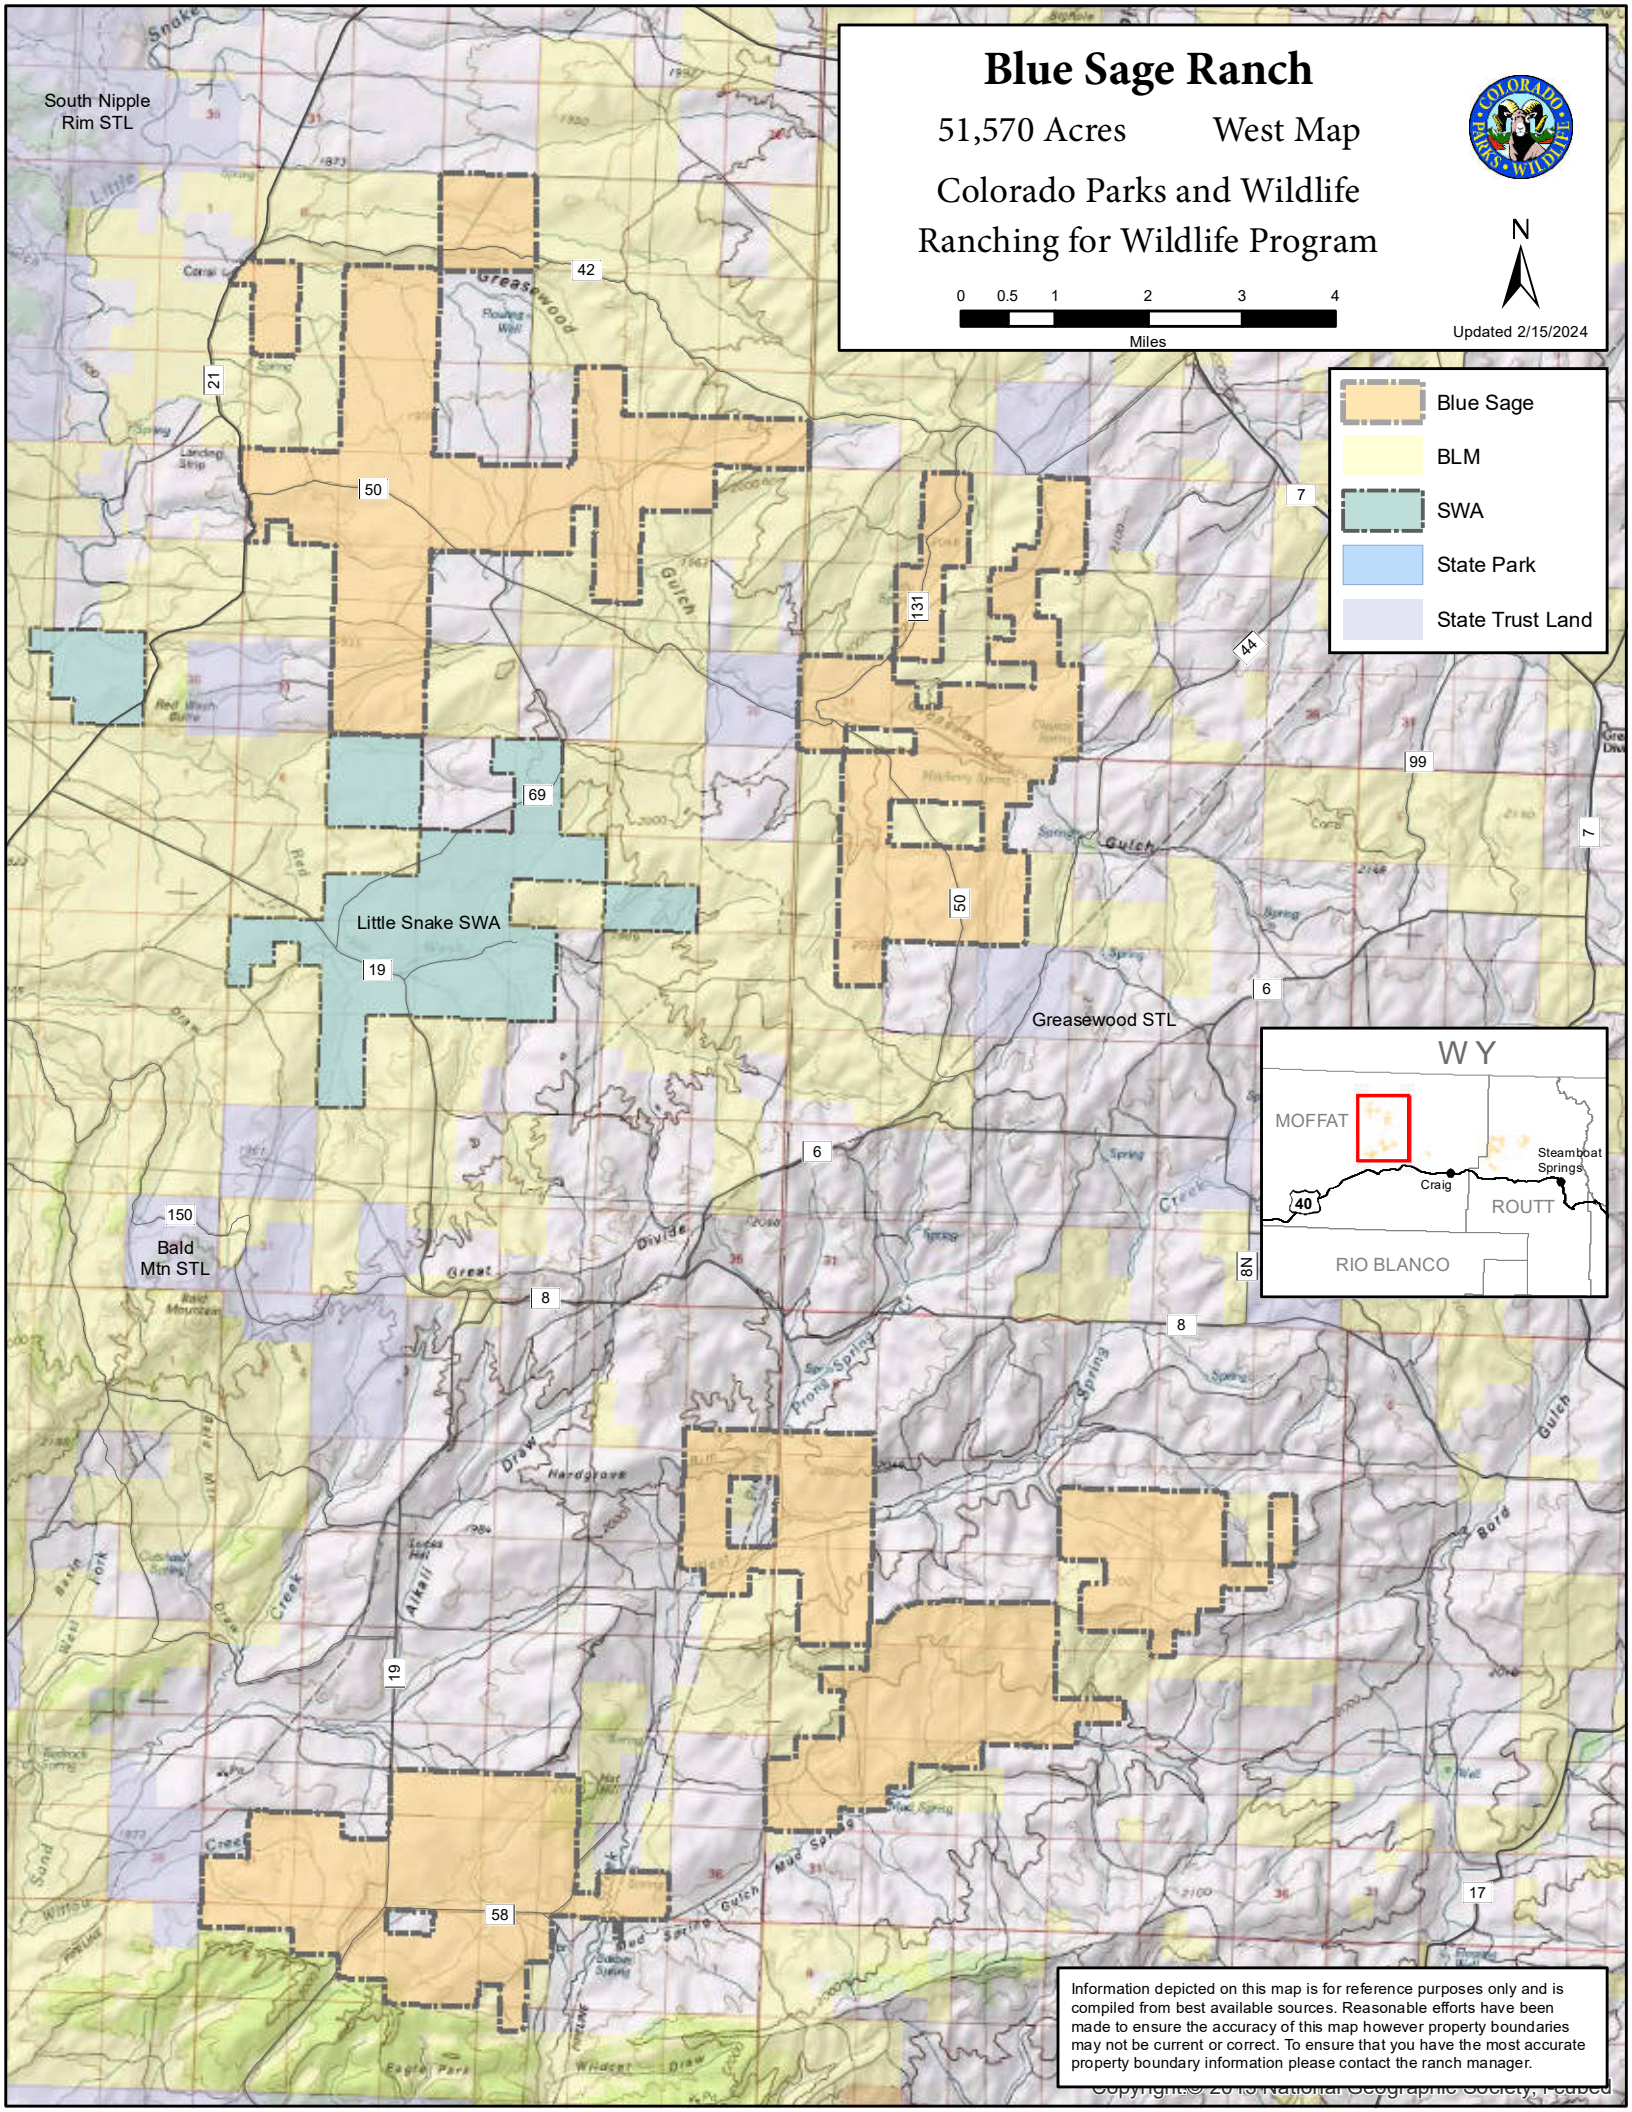

Blue Sage Ranch

51,570 Acres West Map

Colorado Parks and Wildlife
Ranching for Wildlife Program

Updated 2/15/2024

Information depicted on this map is for reference purposes only and is compiled from best available sources. Reasonable efforts have been made to ensure the accuracy of this map however property boundaries may not be current or correct. To ensure that you have the most accurate property boundary information please contact the ranch manager.