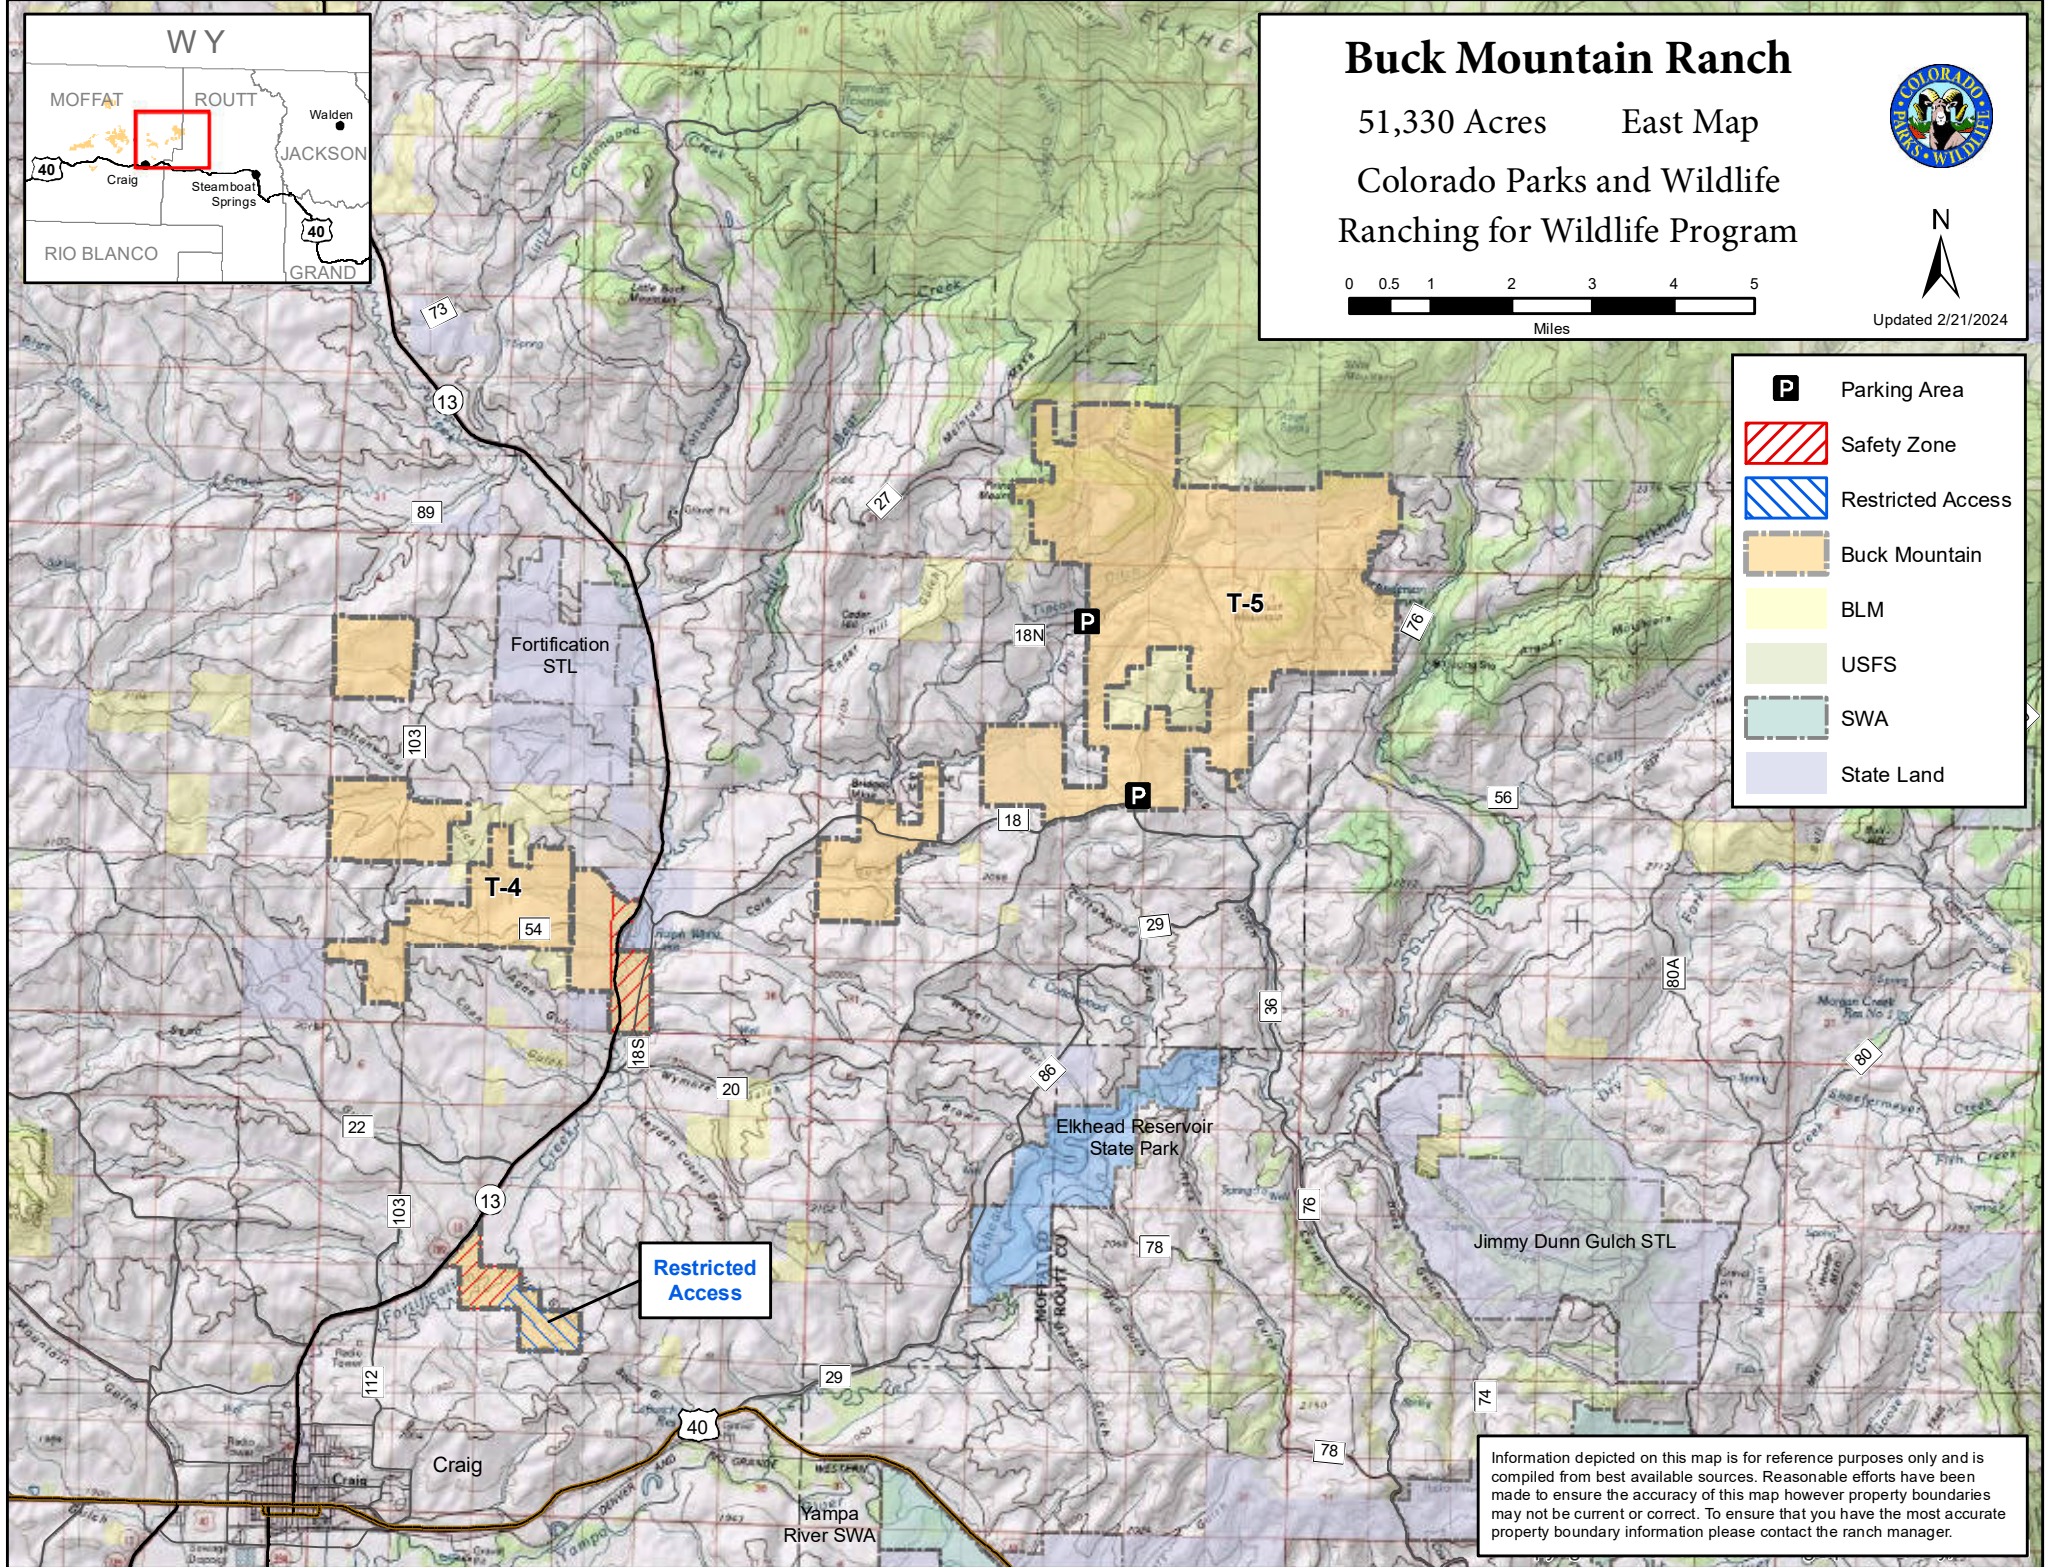

Buck Mountain Ranch

51,330 Acres East Map

Colorado Parks and Wildlife
Ranching for Wildlife Program

Updated 2/21/2024

- P** Parking Area
- Safety Zone
- Restricted Access
- Buck Mountain
- BLM
- USFS
- SWA
- State Land

Information depicted on this map is for reference purposes only and is compiled from best available sources. Reasonable efforts have been made to ensure the accuracy of this map however property boundaries may not be current or correct. To ensure that you have the most accurate property boundary information please contact the ranch manager.