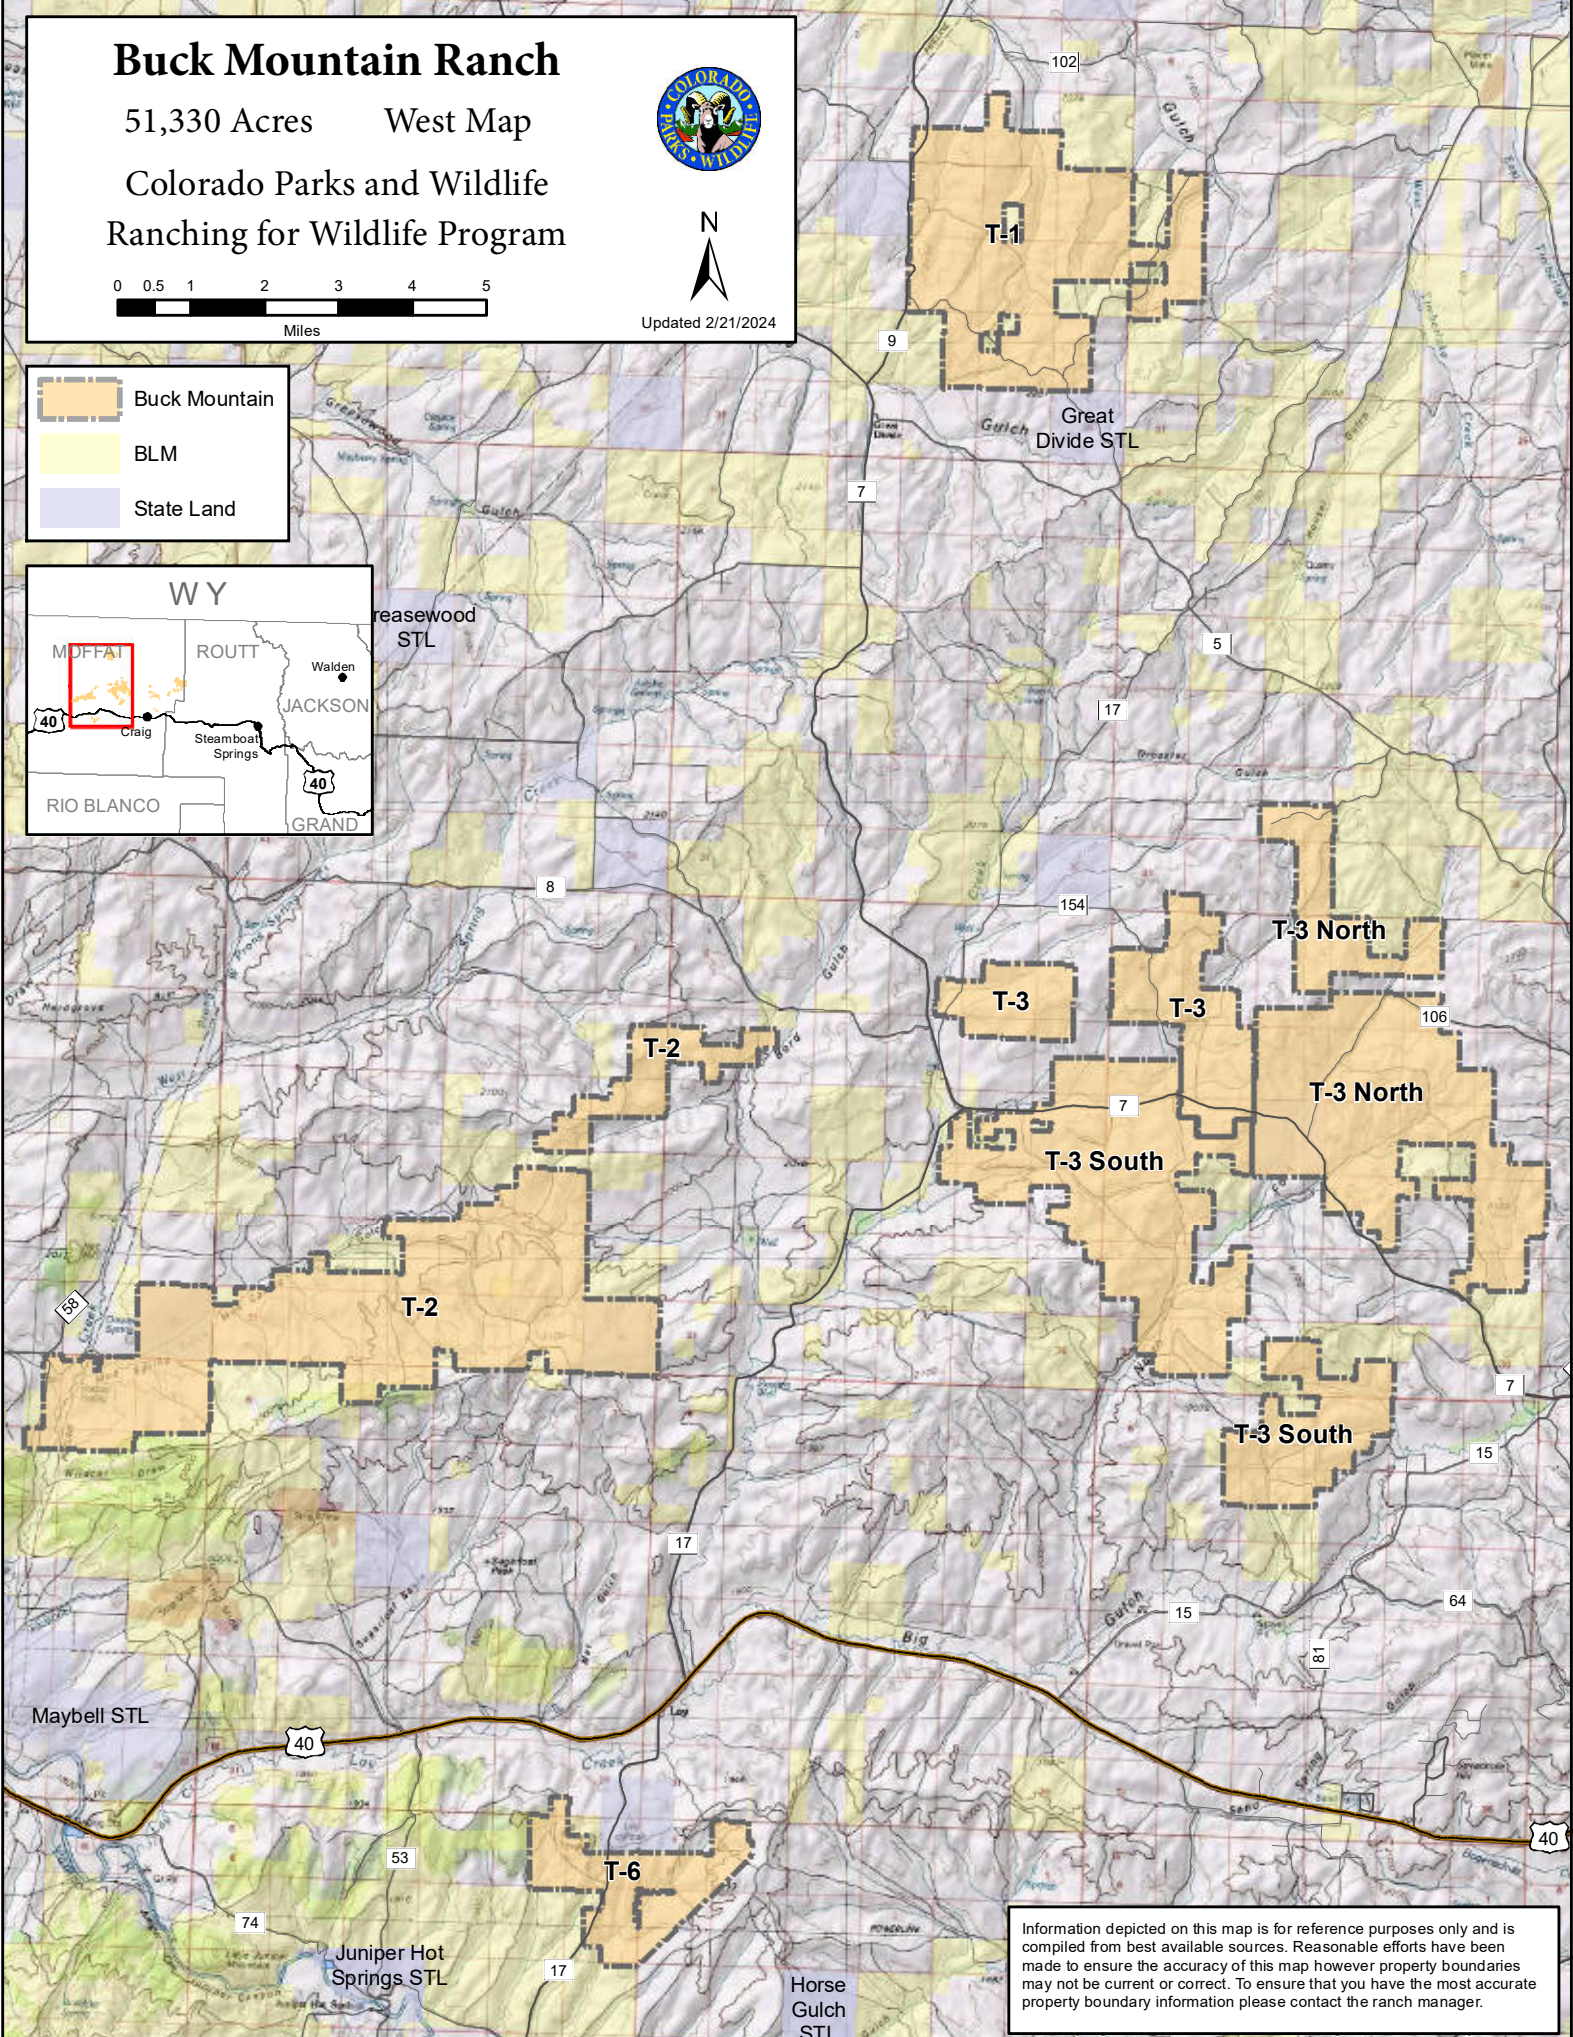

Buck Mountain Ranch

51,330 Acres West Map

Colorado Parks and Wildlife
Ranching for Wildlife Program

Updated 2/21/2024

Legend

- Buck Mountain
- BLM
- State Land

Inset Map

WY

MOFFAT ROUTT JACKSON

Craig Steamboat Springs Walden

RIO BLANCO GRAND

Information depicted on this map is for reference purposes only and is compiled from best available sources. Reasonable efforts have been made to ensure the accuracy of this map however property boundaries may not be current or correct. To ensure that you have the most accurate property boundary information please contact the ranch manager.