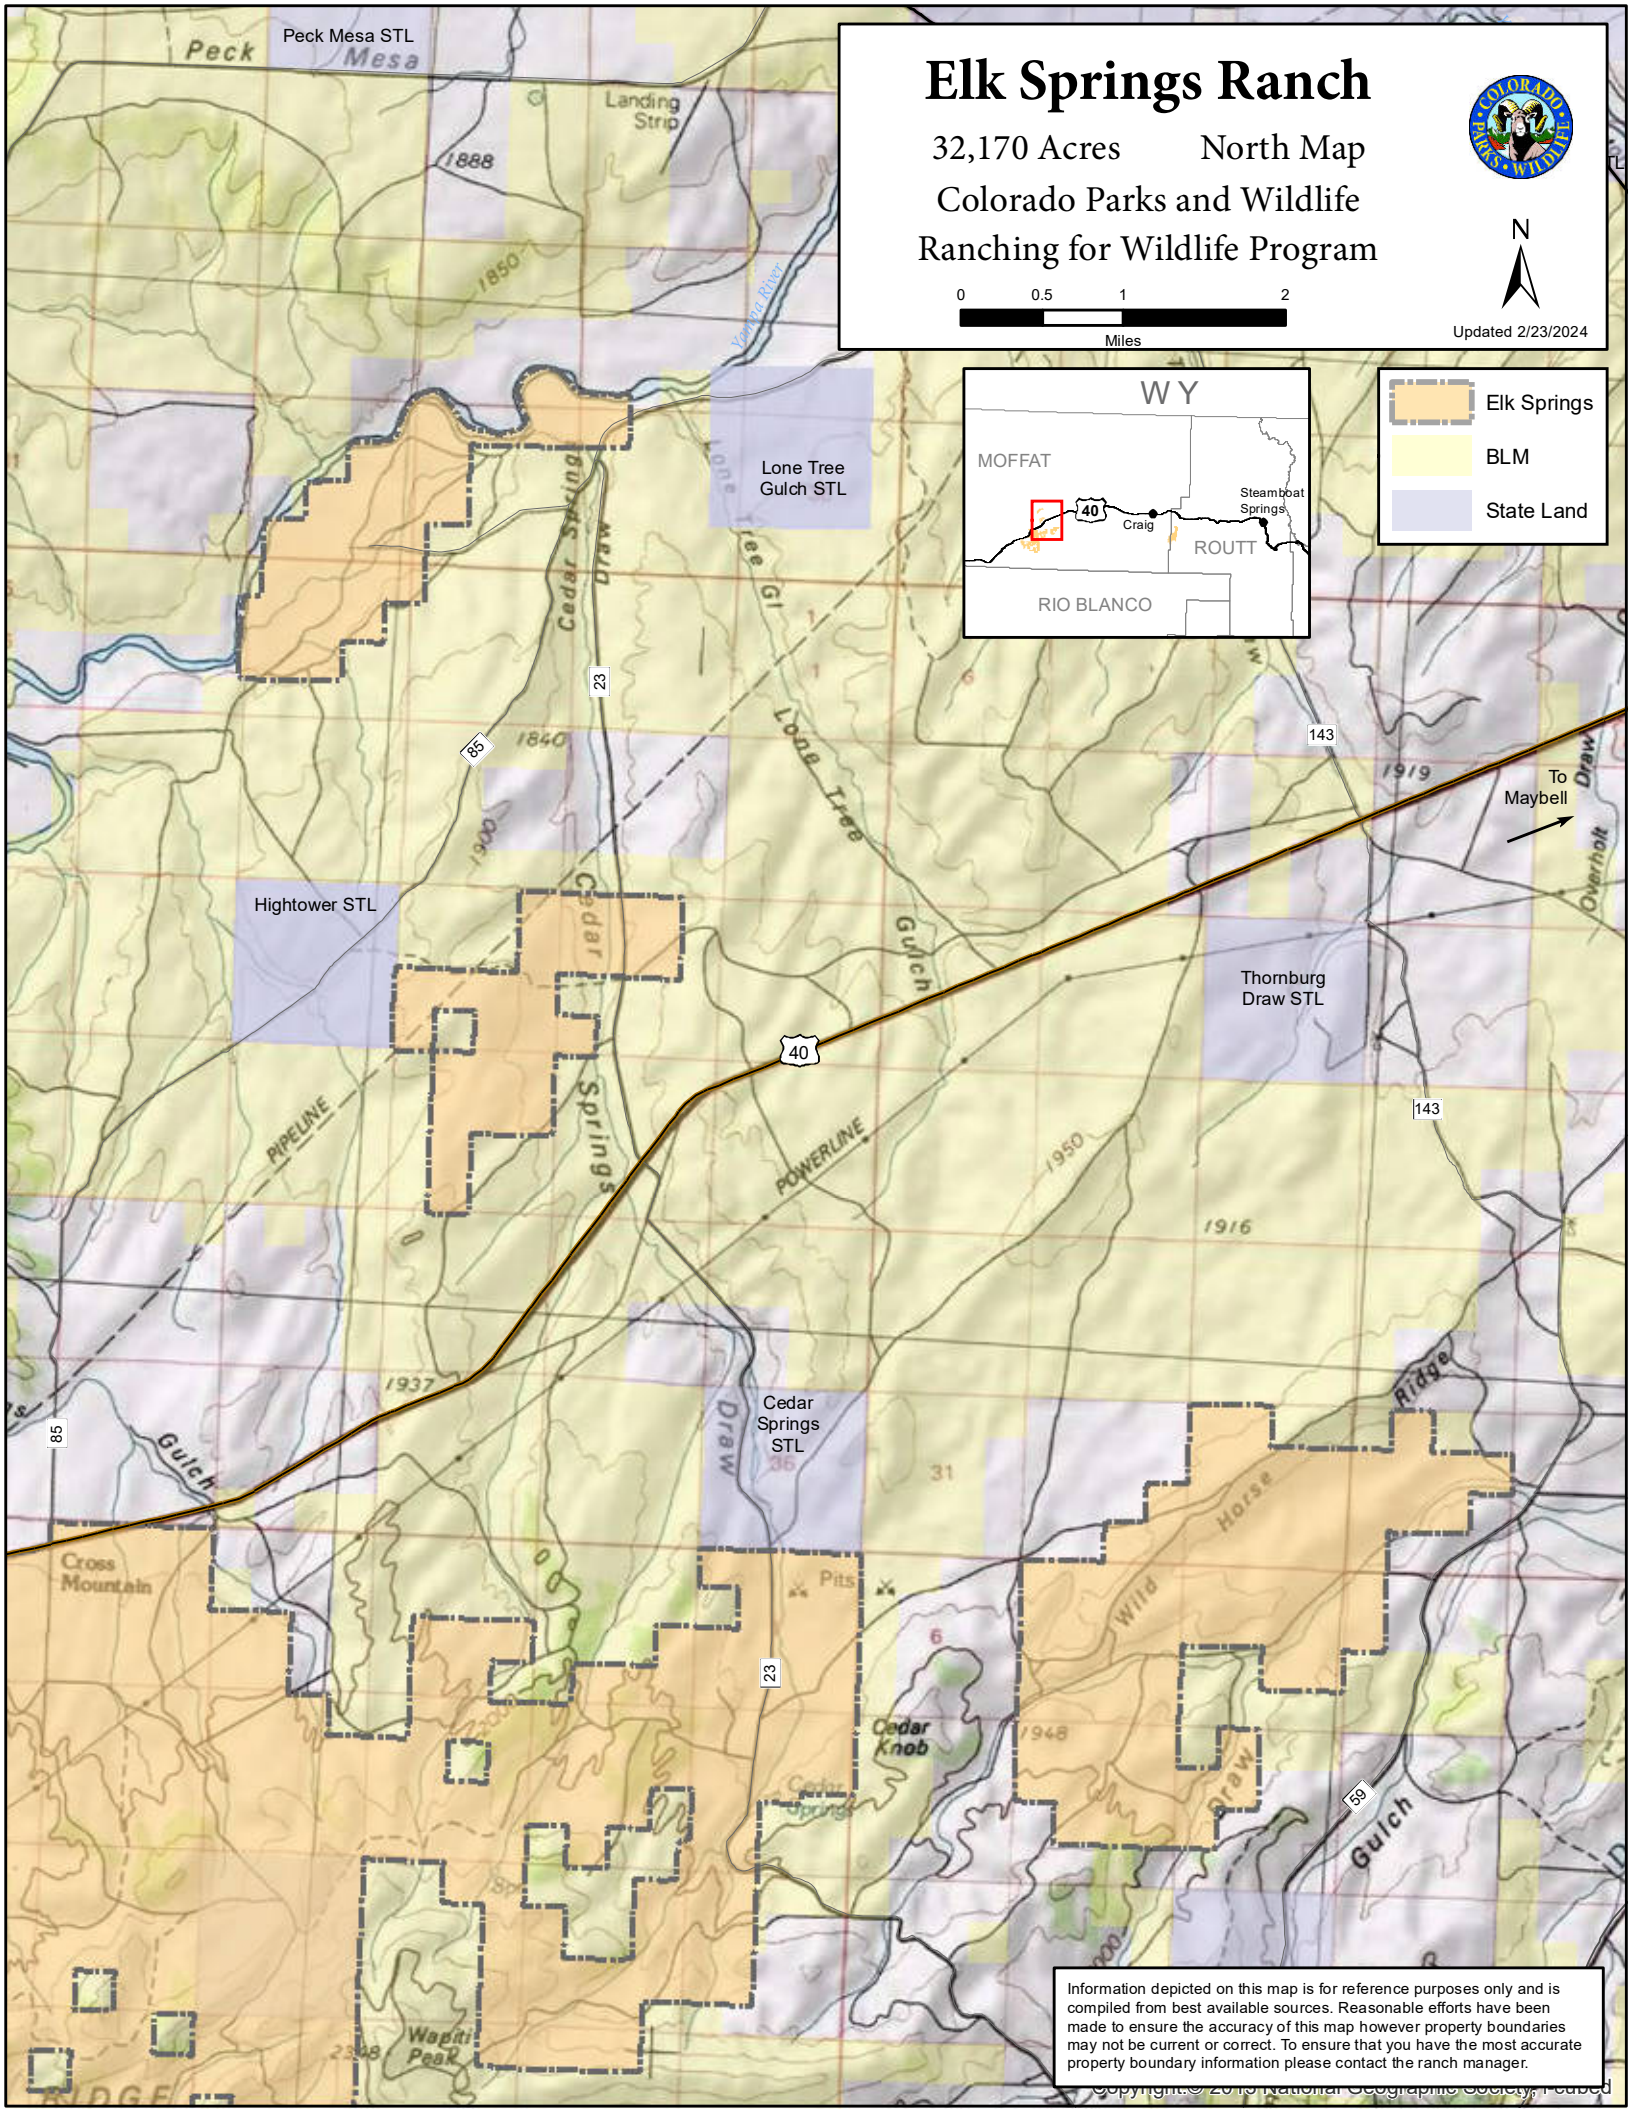

Elk Springs Ranch

32,170 Acres North Map

Colorado Parks and Wildlife

Ranching for Wildlife Program

Updated 2/23/2024

Information depicted on this map is for reference purposes only and is compiled from best available sources. Reasonable efforts have been made to ensure the accuracy of this map however property boundaries may not be current or correct. To ensure that you have the most accurate property boundary information please contact the ranch manager.