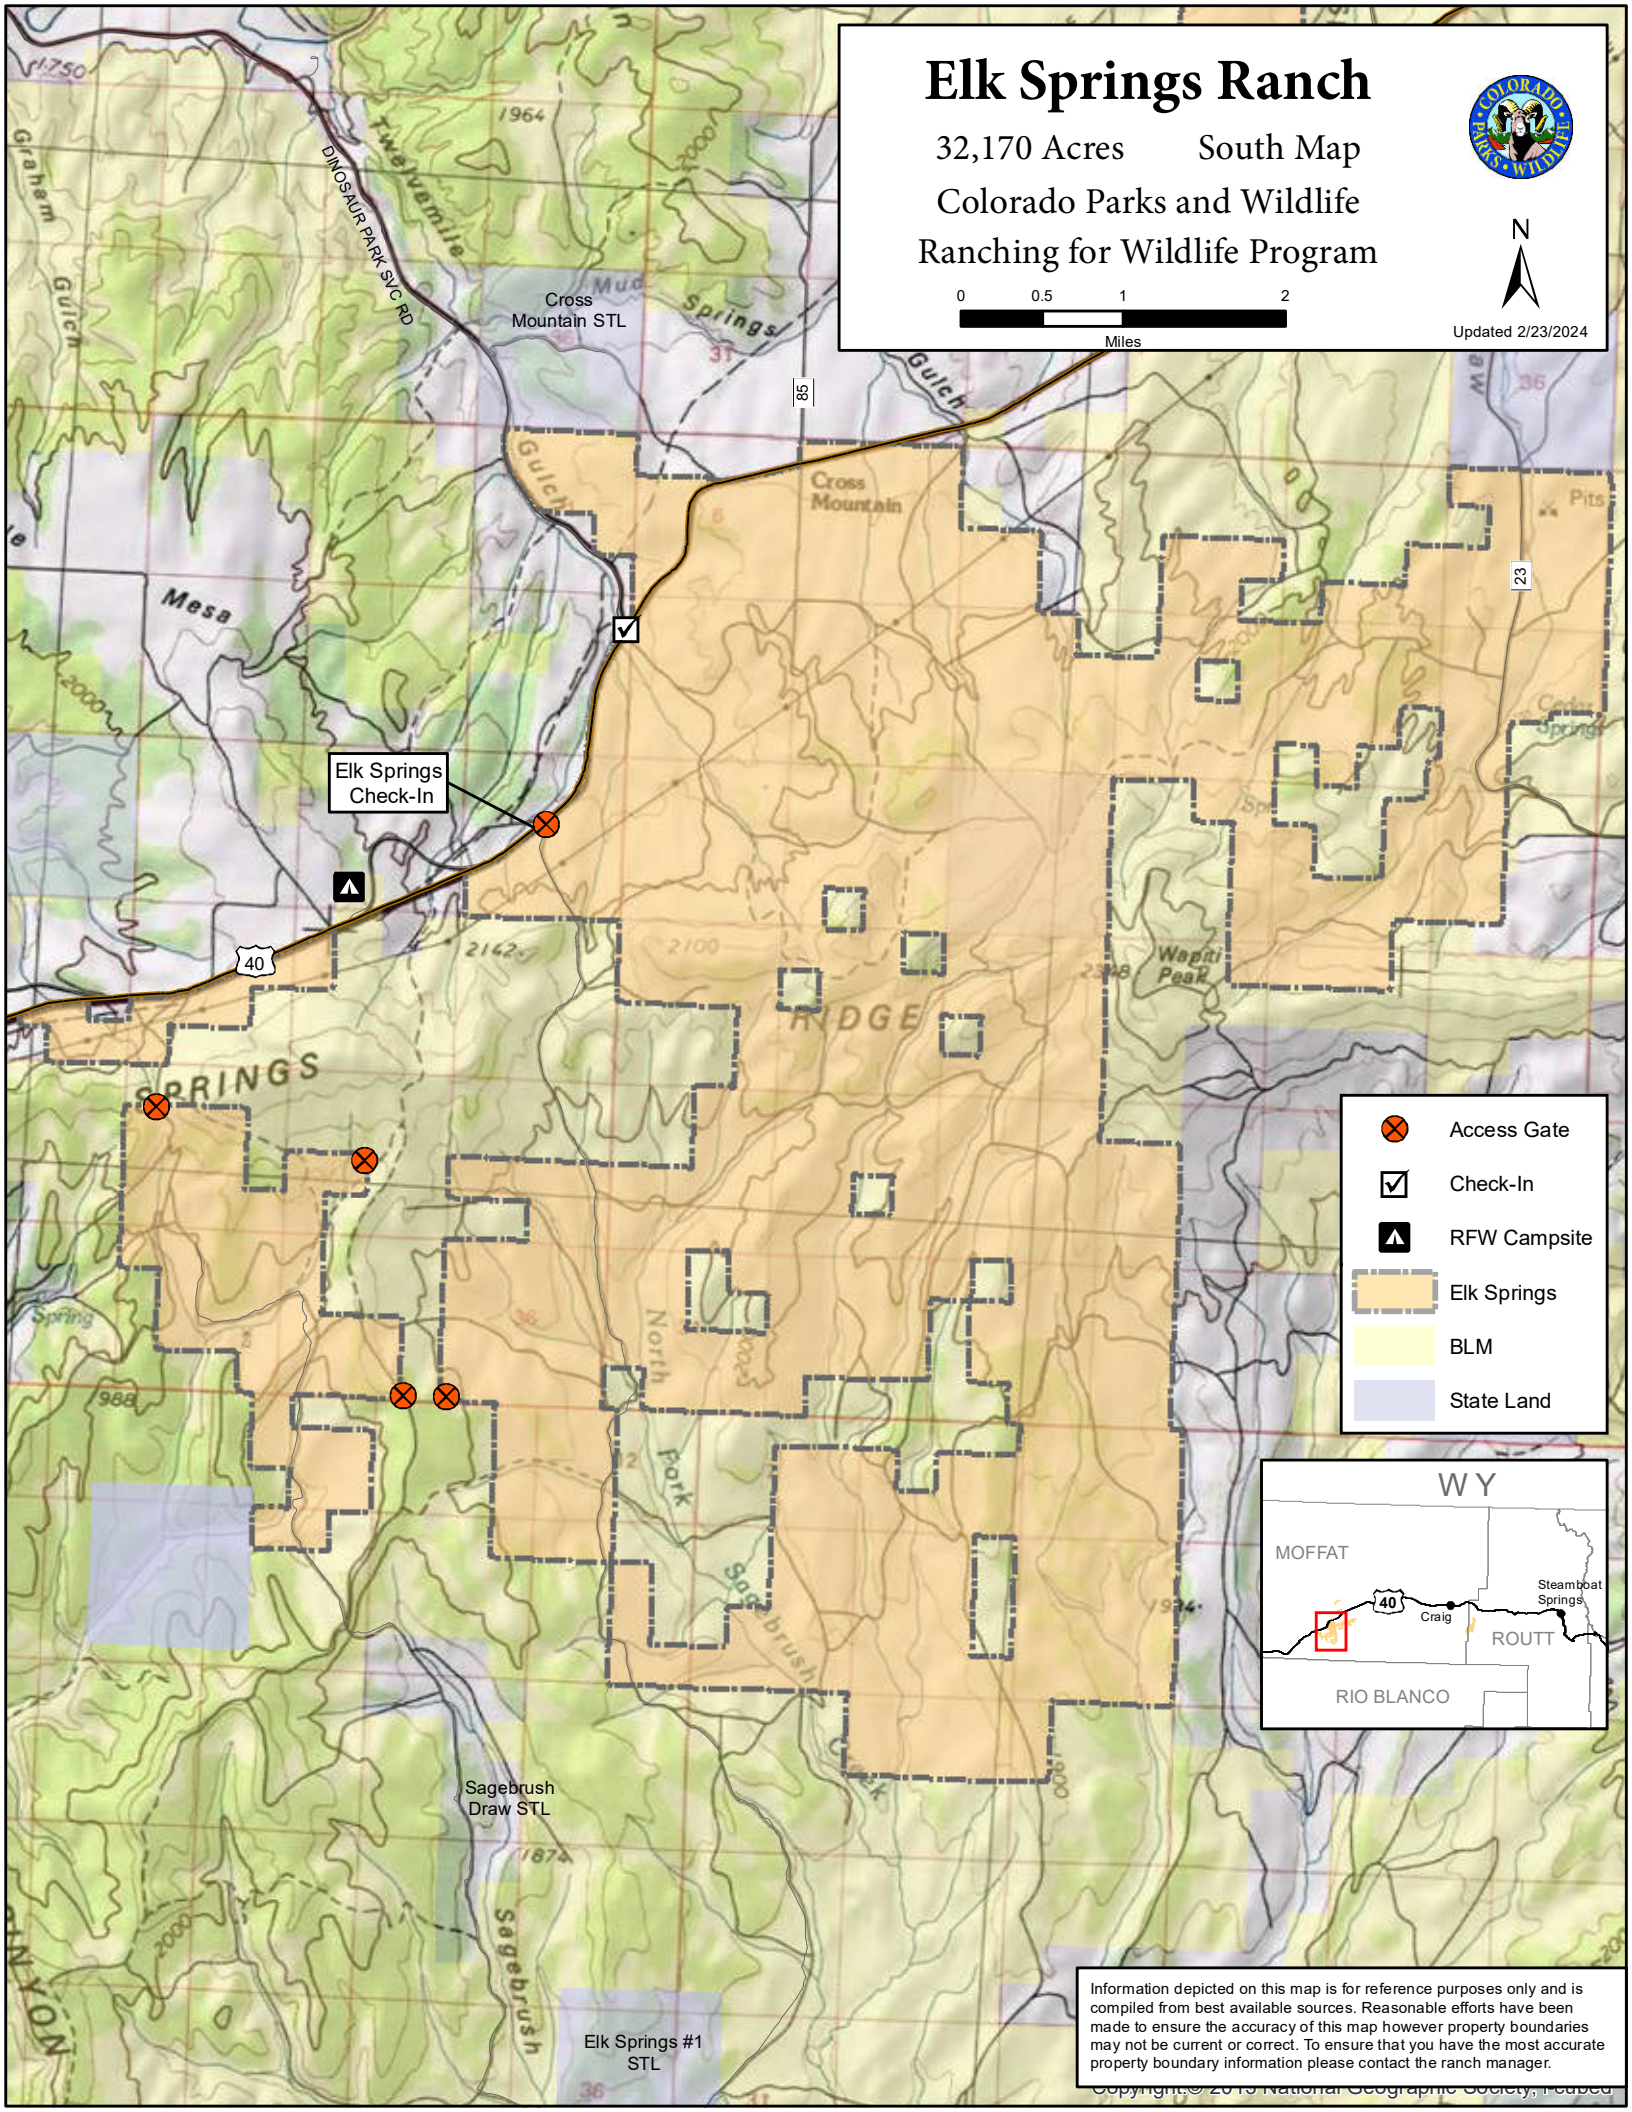

# Elk Springs Ranch

32,170 Acres South Map

Colorado Parks and Wildlife

Ranching for Wildlife Program

Updated 2/23/2024

- Access Gate
- Check-In
- RFW Campsite
- Elk Springs
- BLM
- State Land

Information depicted on this map is for reference purposes only and is compiled from best available sources. Reasonable efforts have been made to ensure the accuracy of this map however property boundaries may not be current or correct. To ensure that you have the most accurate property boundary information please contact the ranch manager.