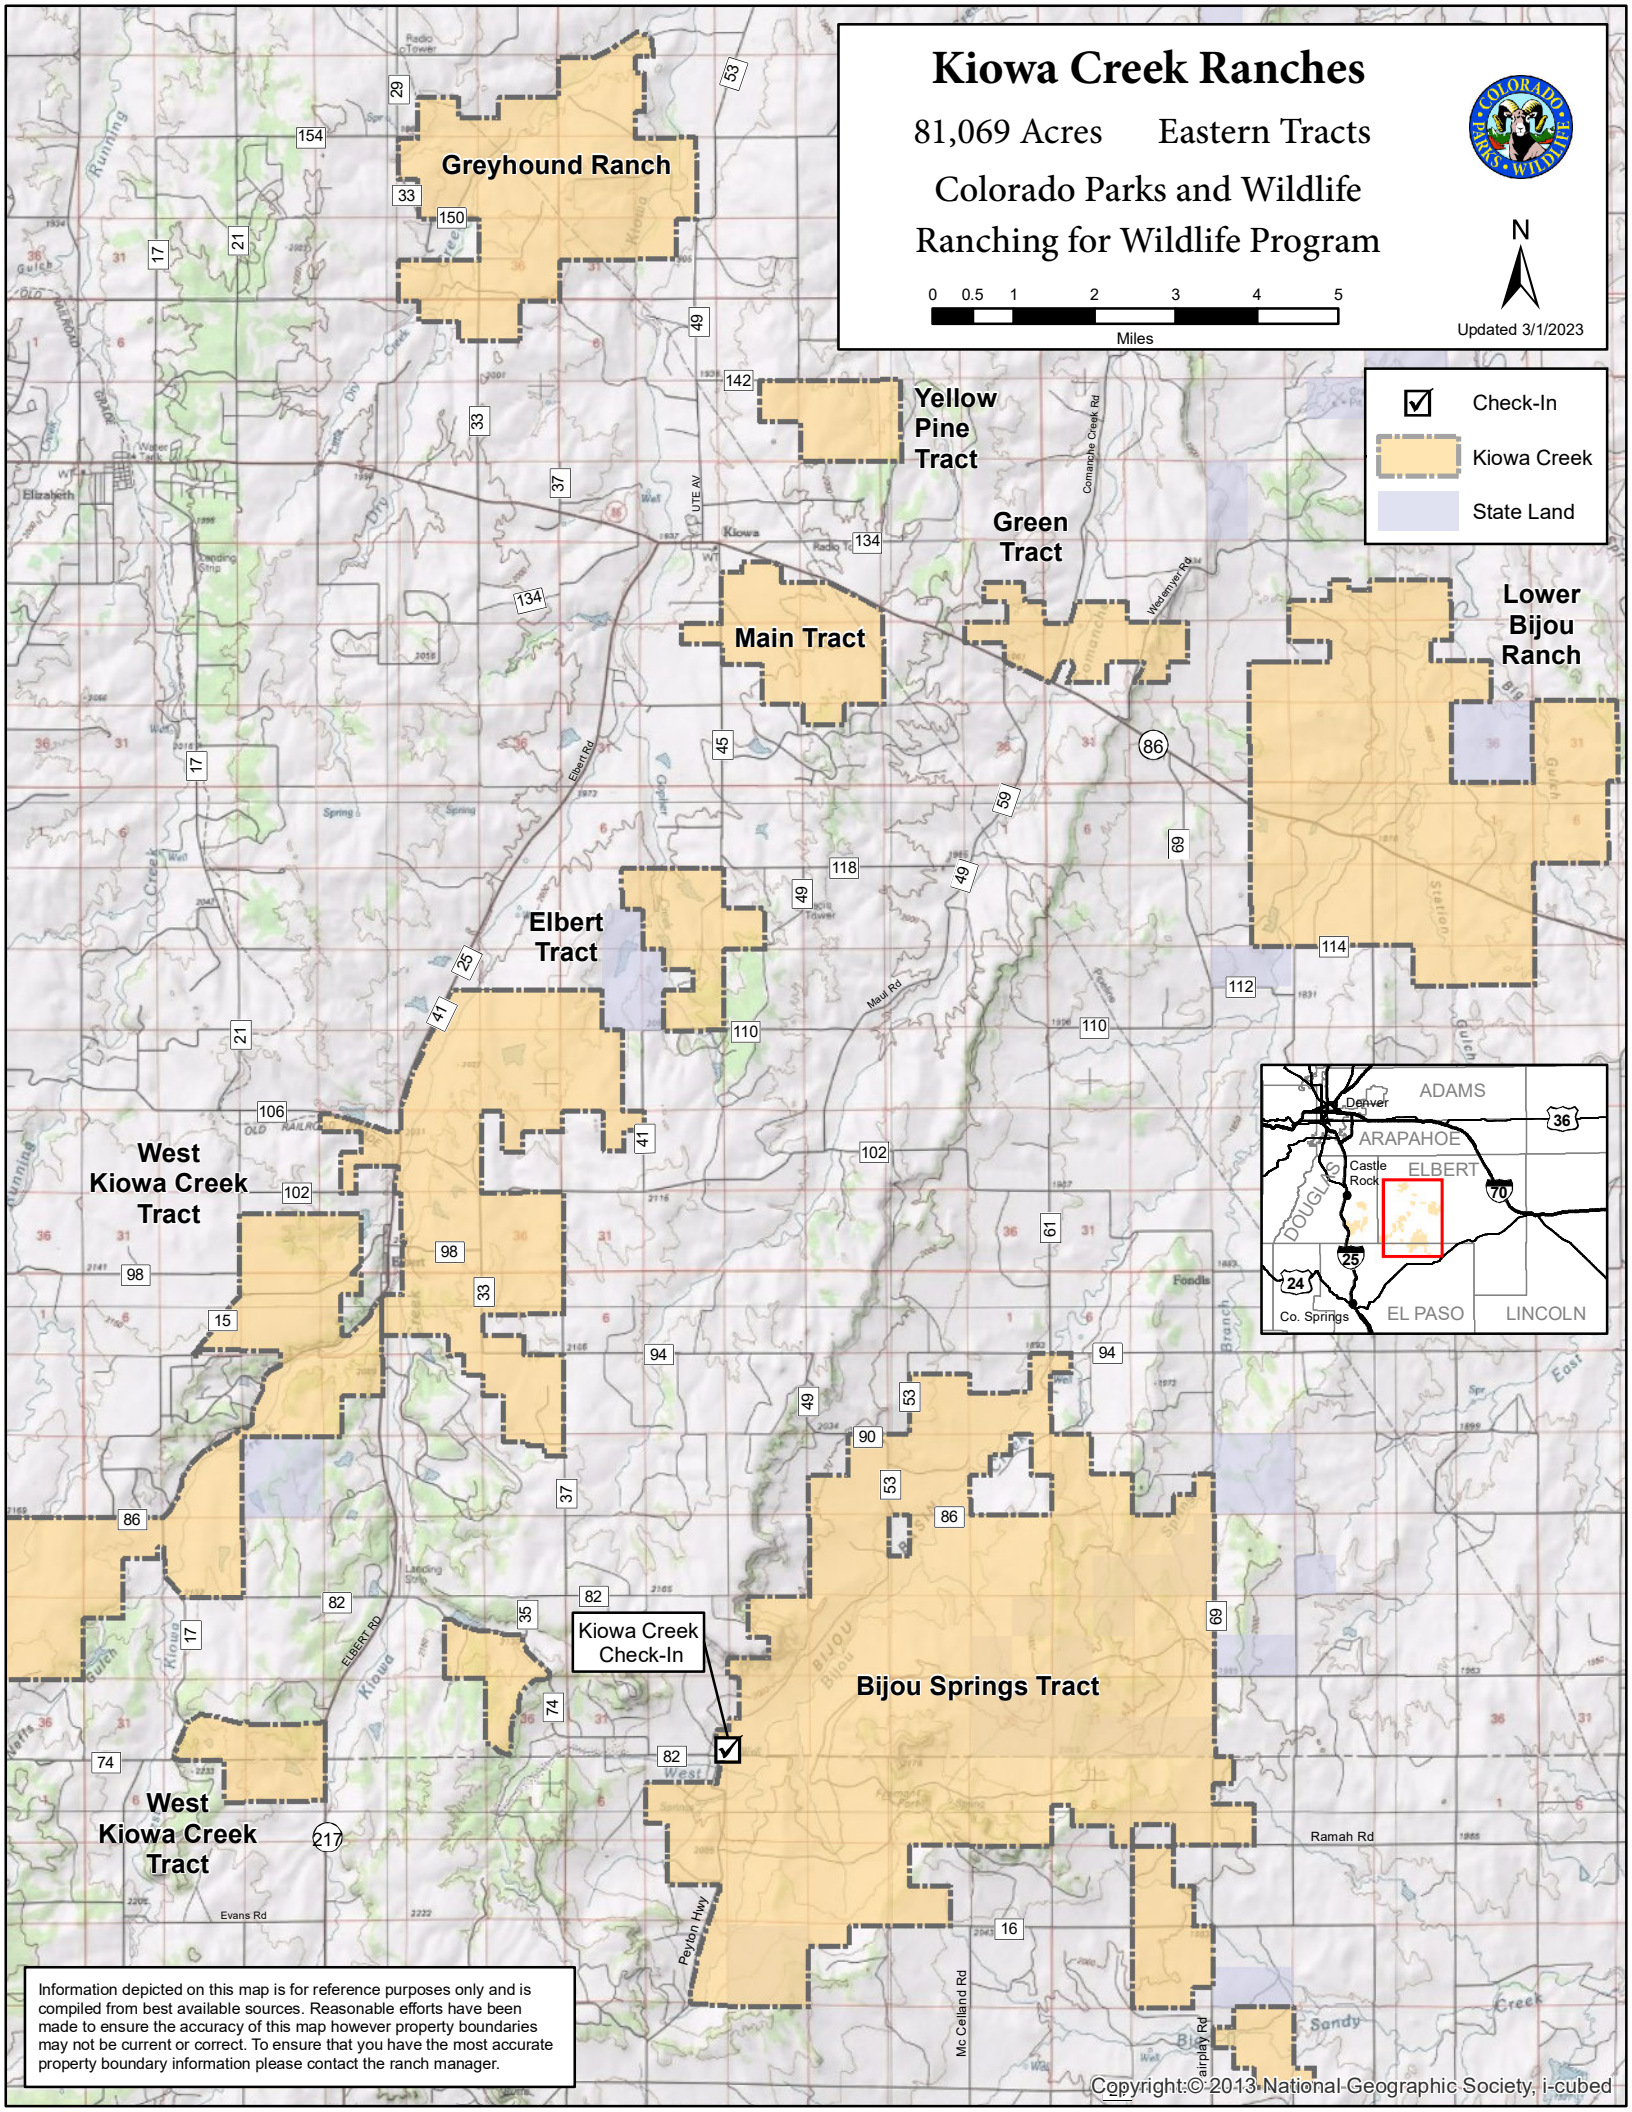

Kiowa Creek Ranches

81,069 Acres Eastern Tracts

Colorado Parks and Wildlife
Ranching for Wildlife Program

Updated 3/1/2023

- Check-In
- Kiowa Creek
- State Land

Information depicted on this map is for reference purposes only and is compiled from best available sources. Reasonable efforts have been made to ensure the accuracy of this map however property boundaries may not be current or correct. To ensure that you have the most accurate property boundary information please contact the ranch manager.