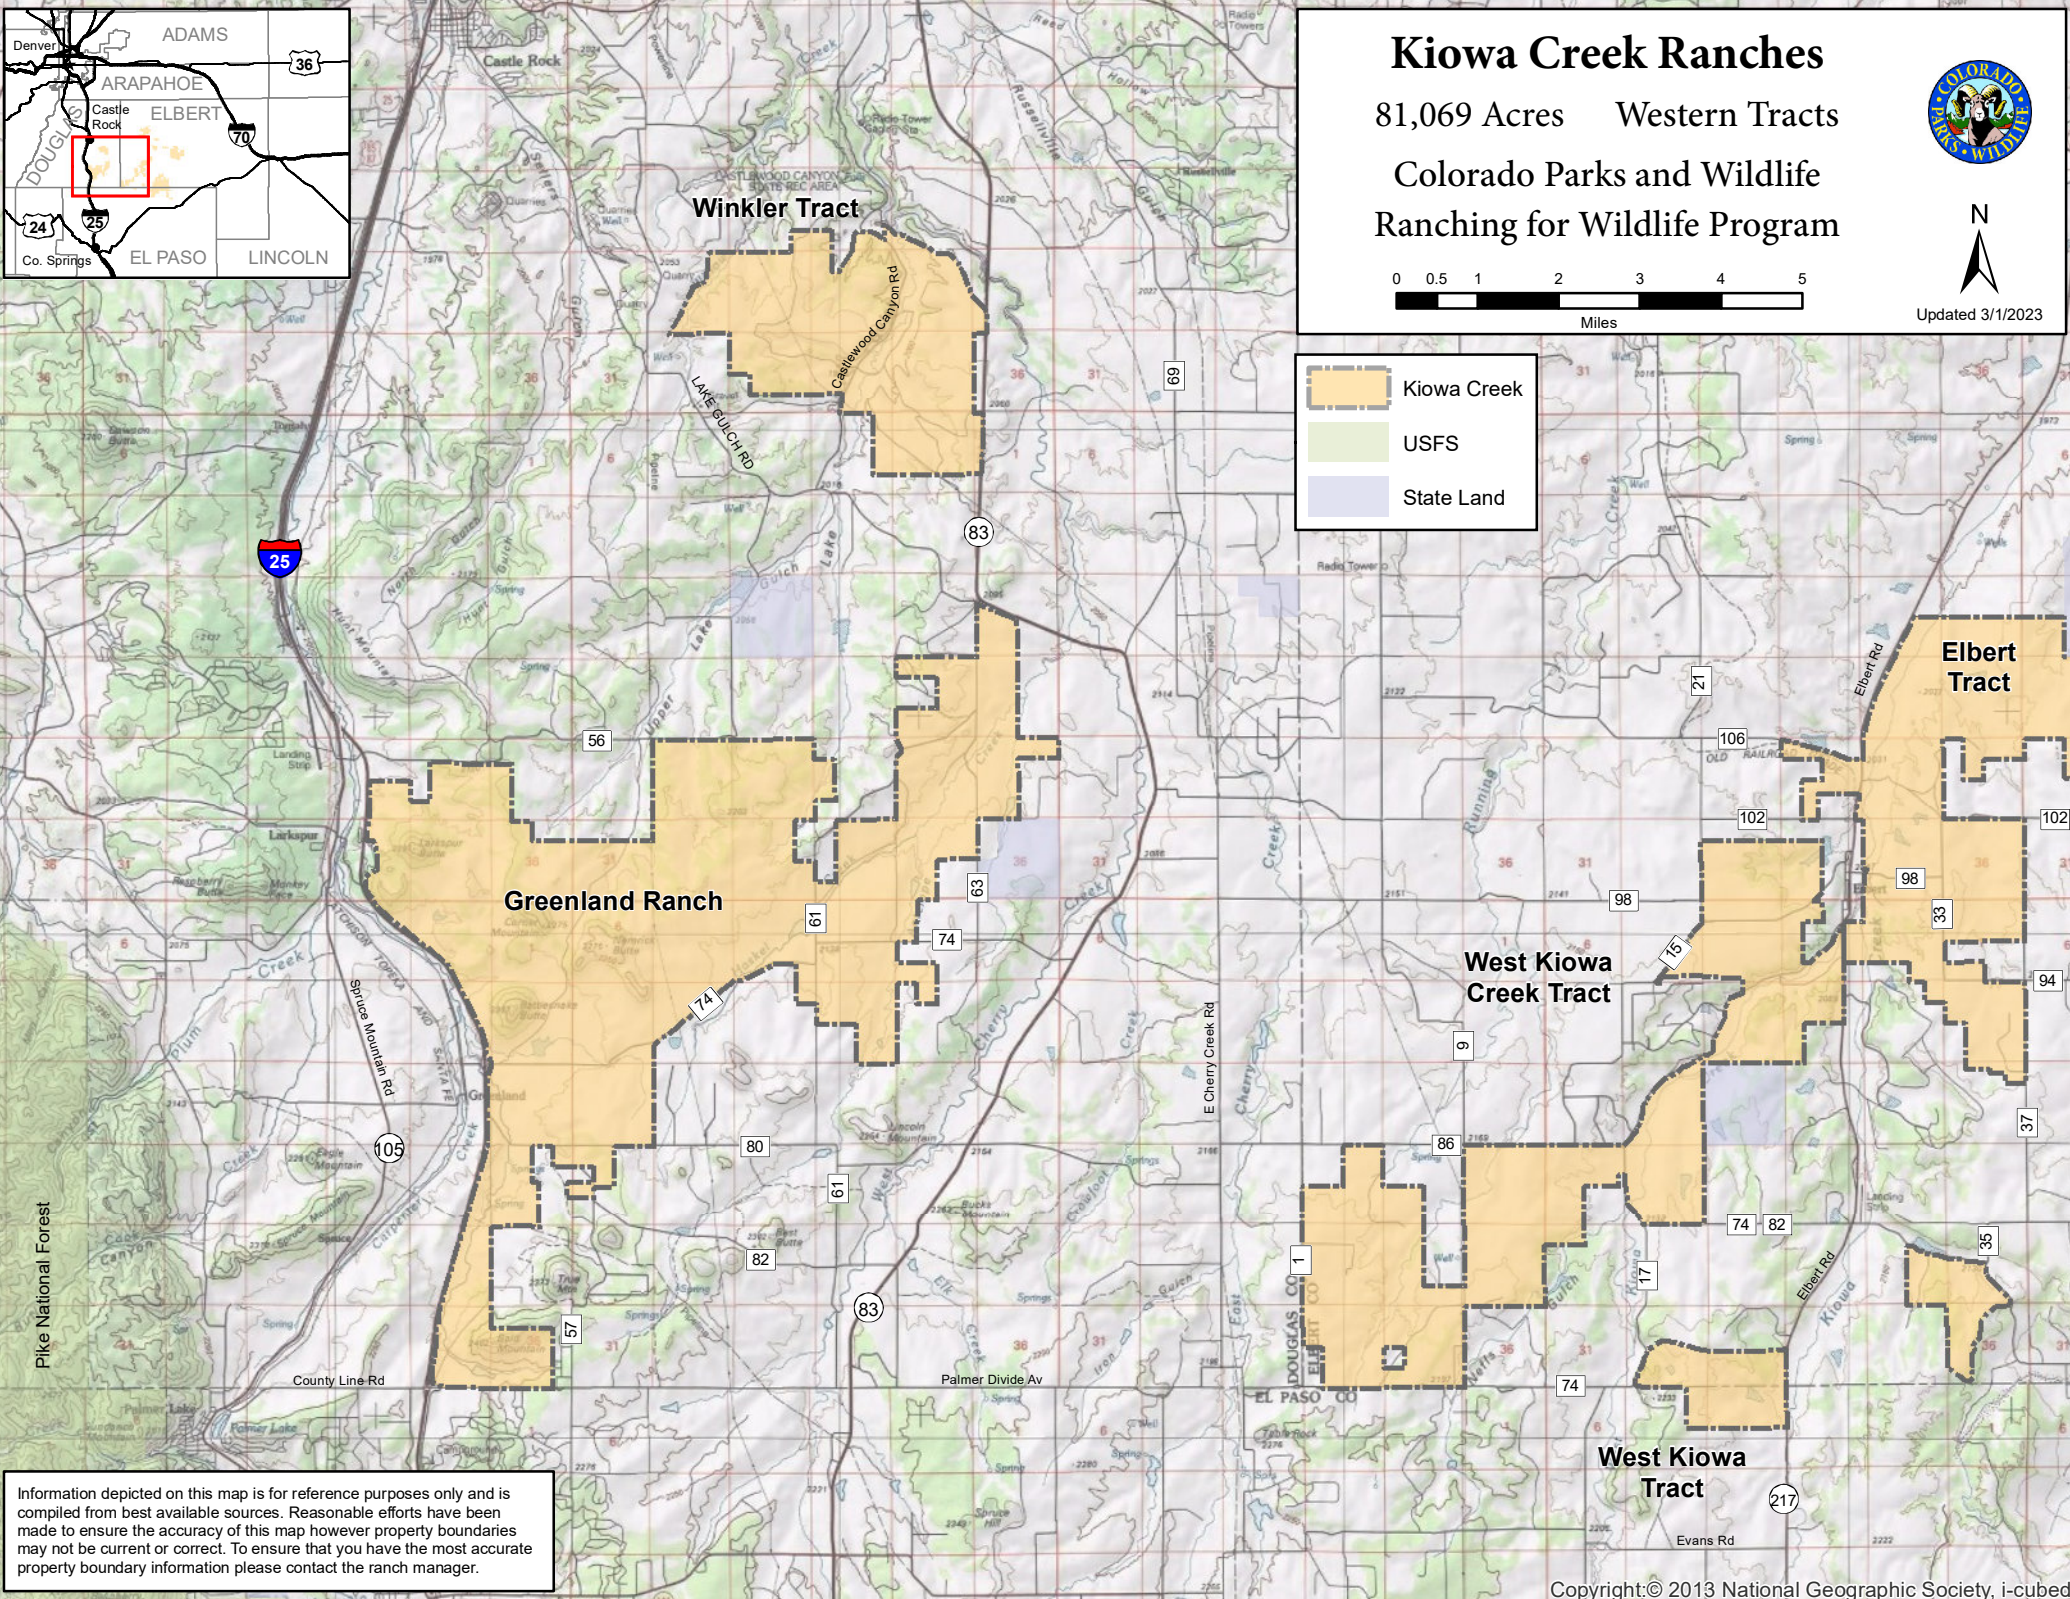

Kiowa Creek Ranches

81,069 Acres Western Tracts
 Colorado Parks and Wildlife
 Ranching for Wildlife Program

Updated 3/1/2023

	Kiowa Creek
	USFS
	State Land

Information depicted on this map is for reference purposes only and is compiled from best available sources. Reasonable efforts have been made to ensure the accuracy of this map however property boundaries may not be current or correct. To ensure that you have the most accurate property boundary information please contact the ranch manager.