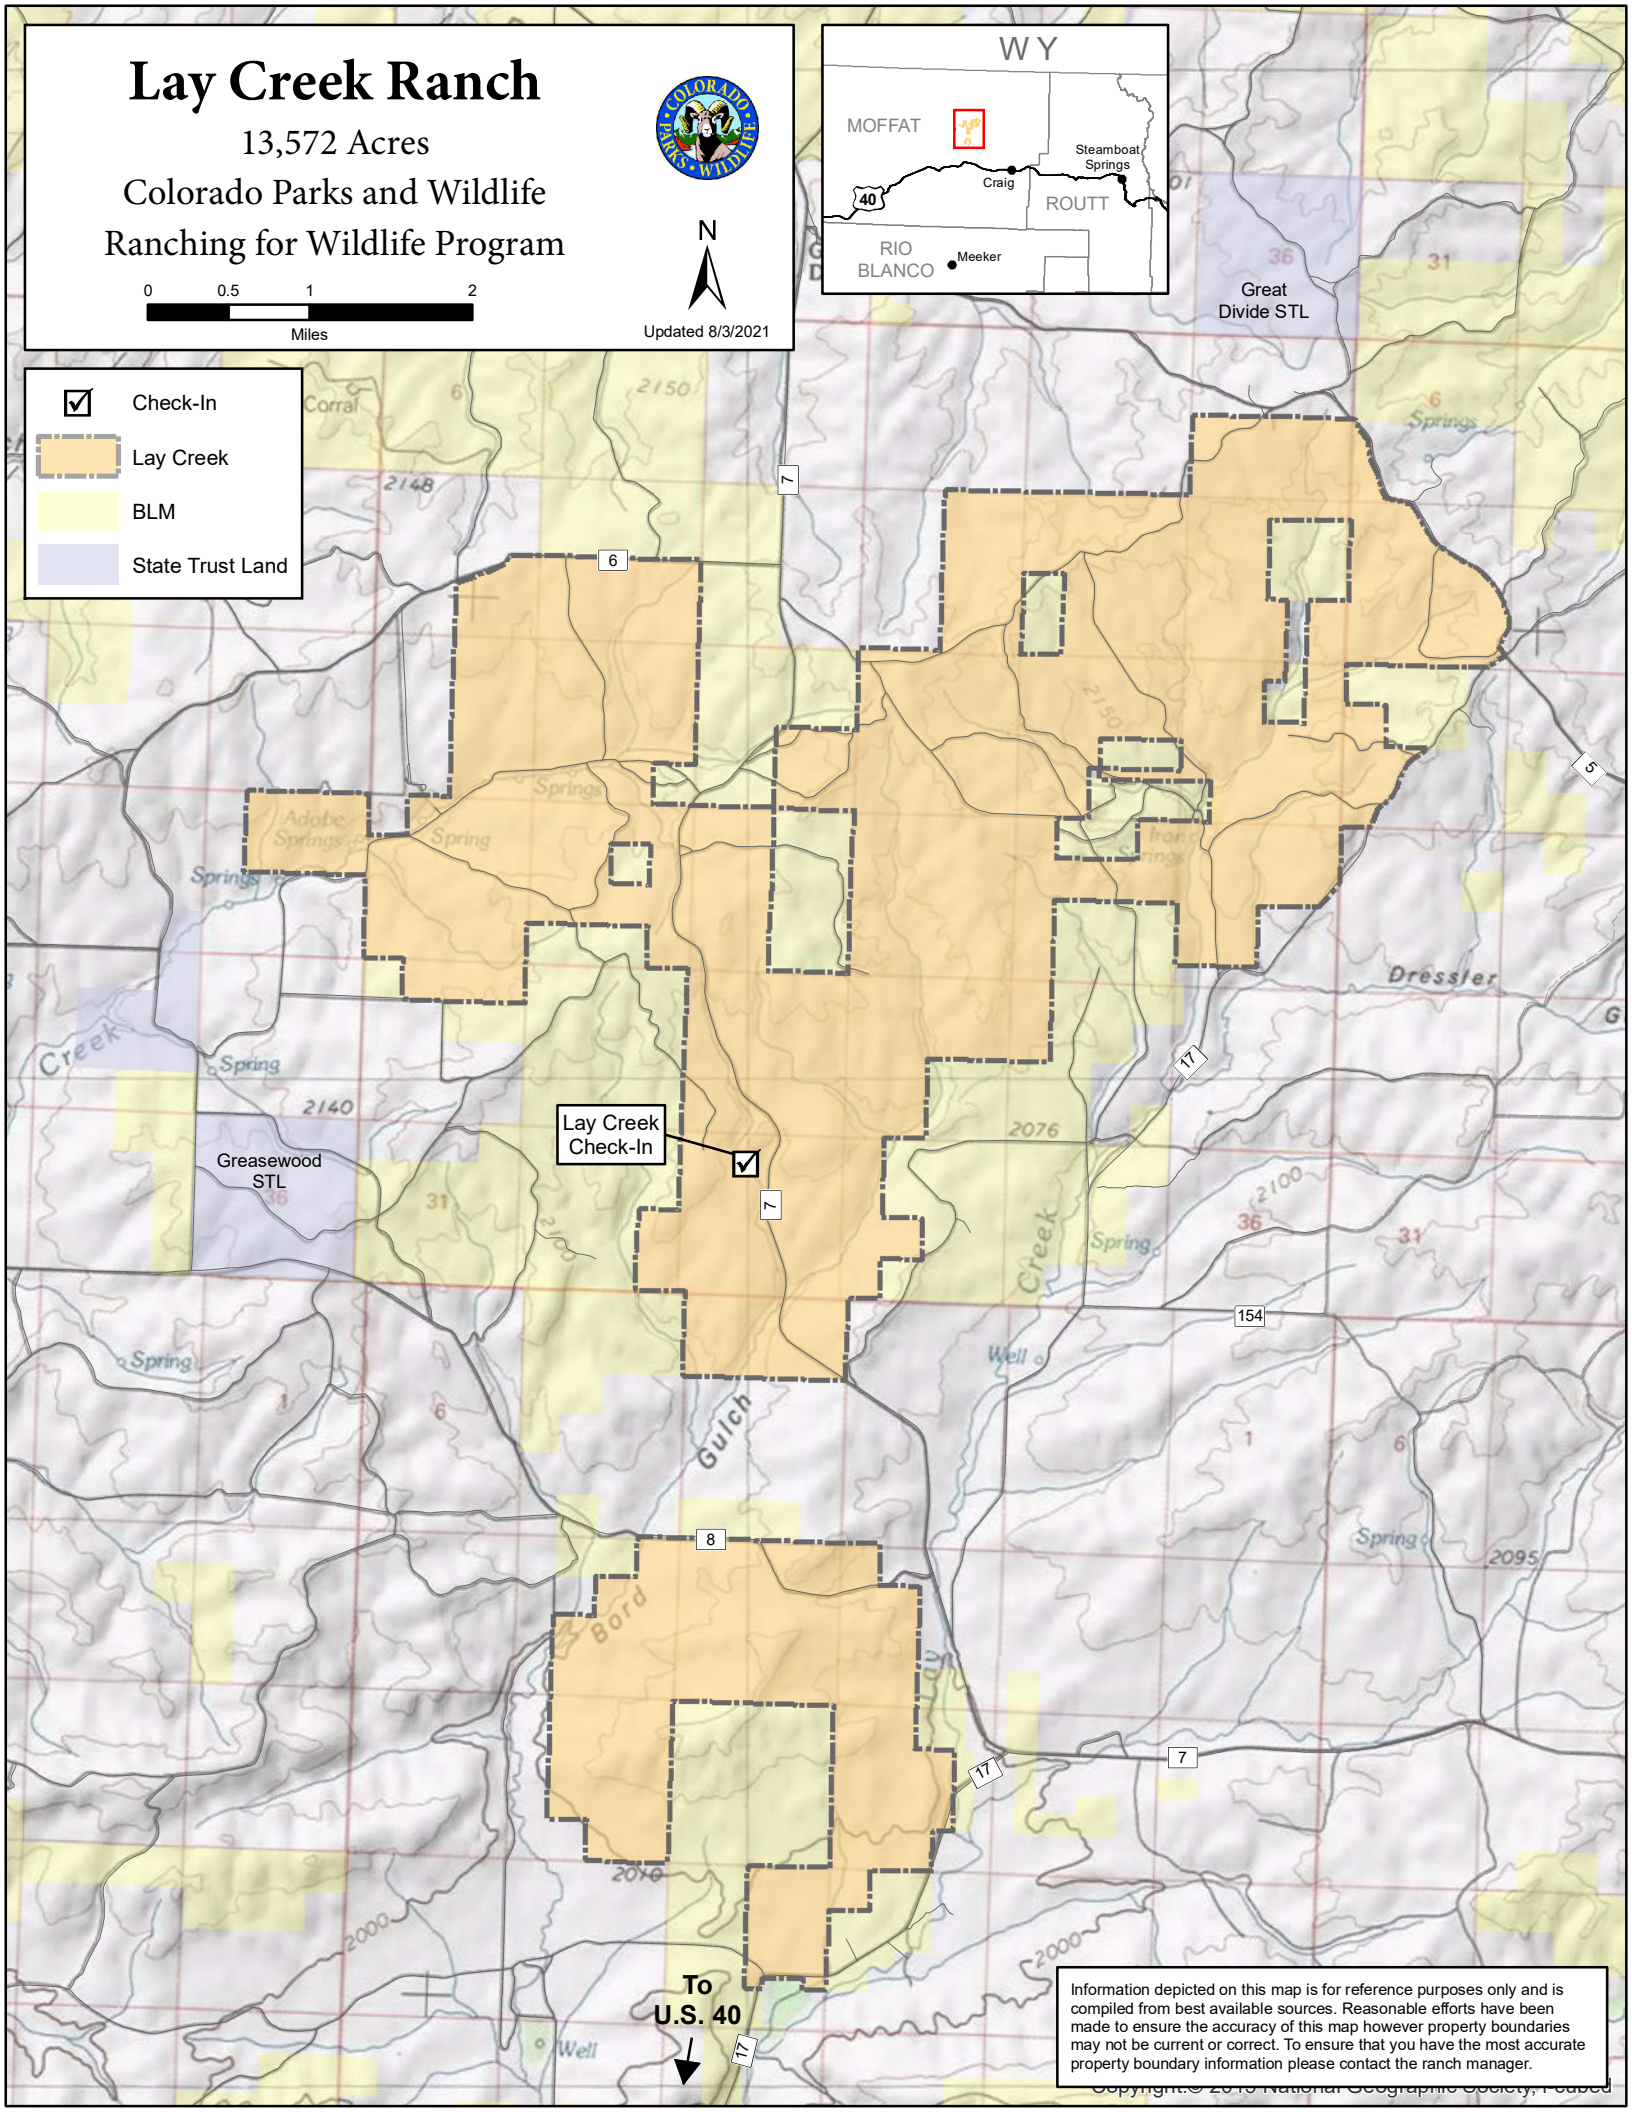

Lay Creek Ranch

13,572 Acres

Colorado Parks and Wildlife
Ranching for Wildlife Program

Updated 8/3/2021

- Check-In
- Lay Creek
- BLM
- State Trust Land

Lay Creek
Check-In

To
U.S. 40

Information depicted on this map is for reference purposes only and is compiled from best available sources. Reasonable efforts have been made to ensure the accuracy of this map however property boundaries may not be current or correct. To ensure that you have the most accurate property boundary information please contact the ranch manager.