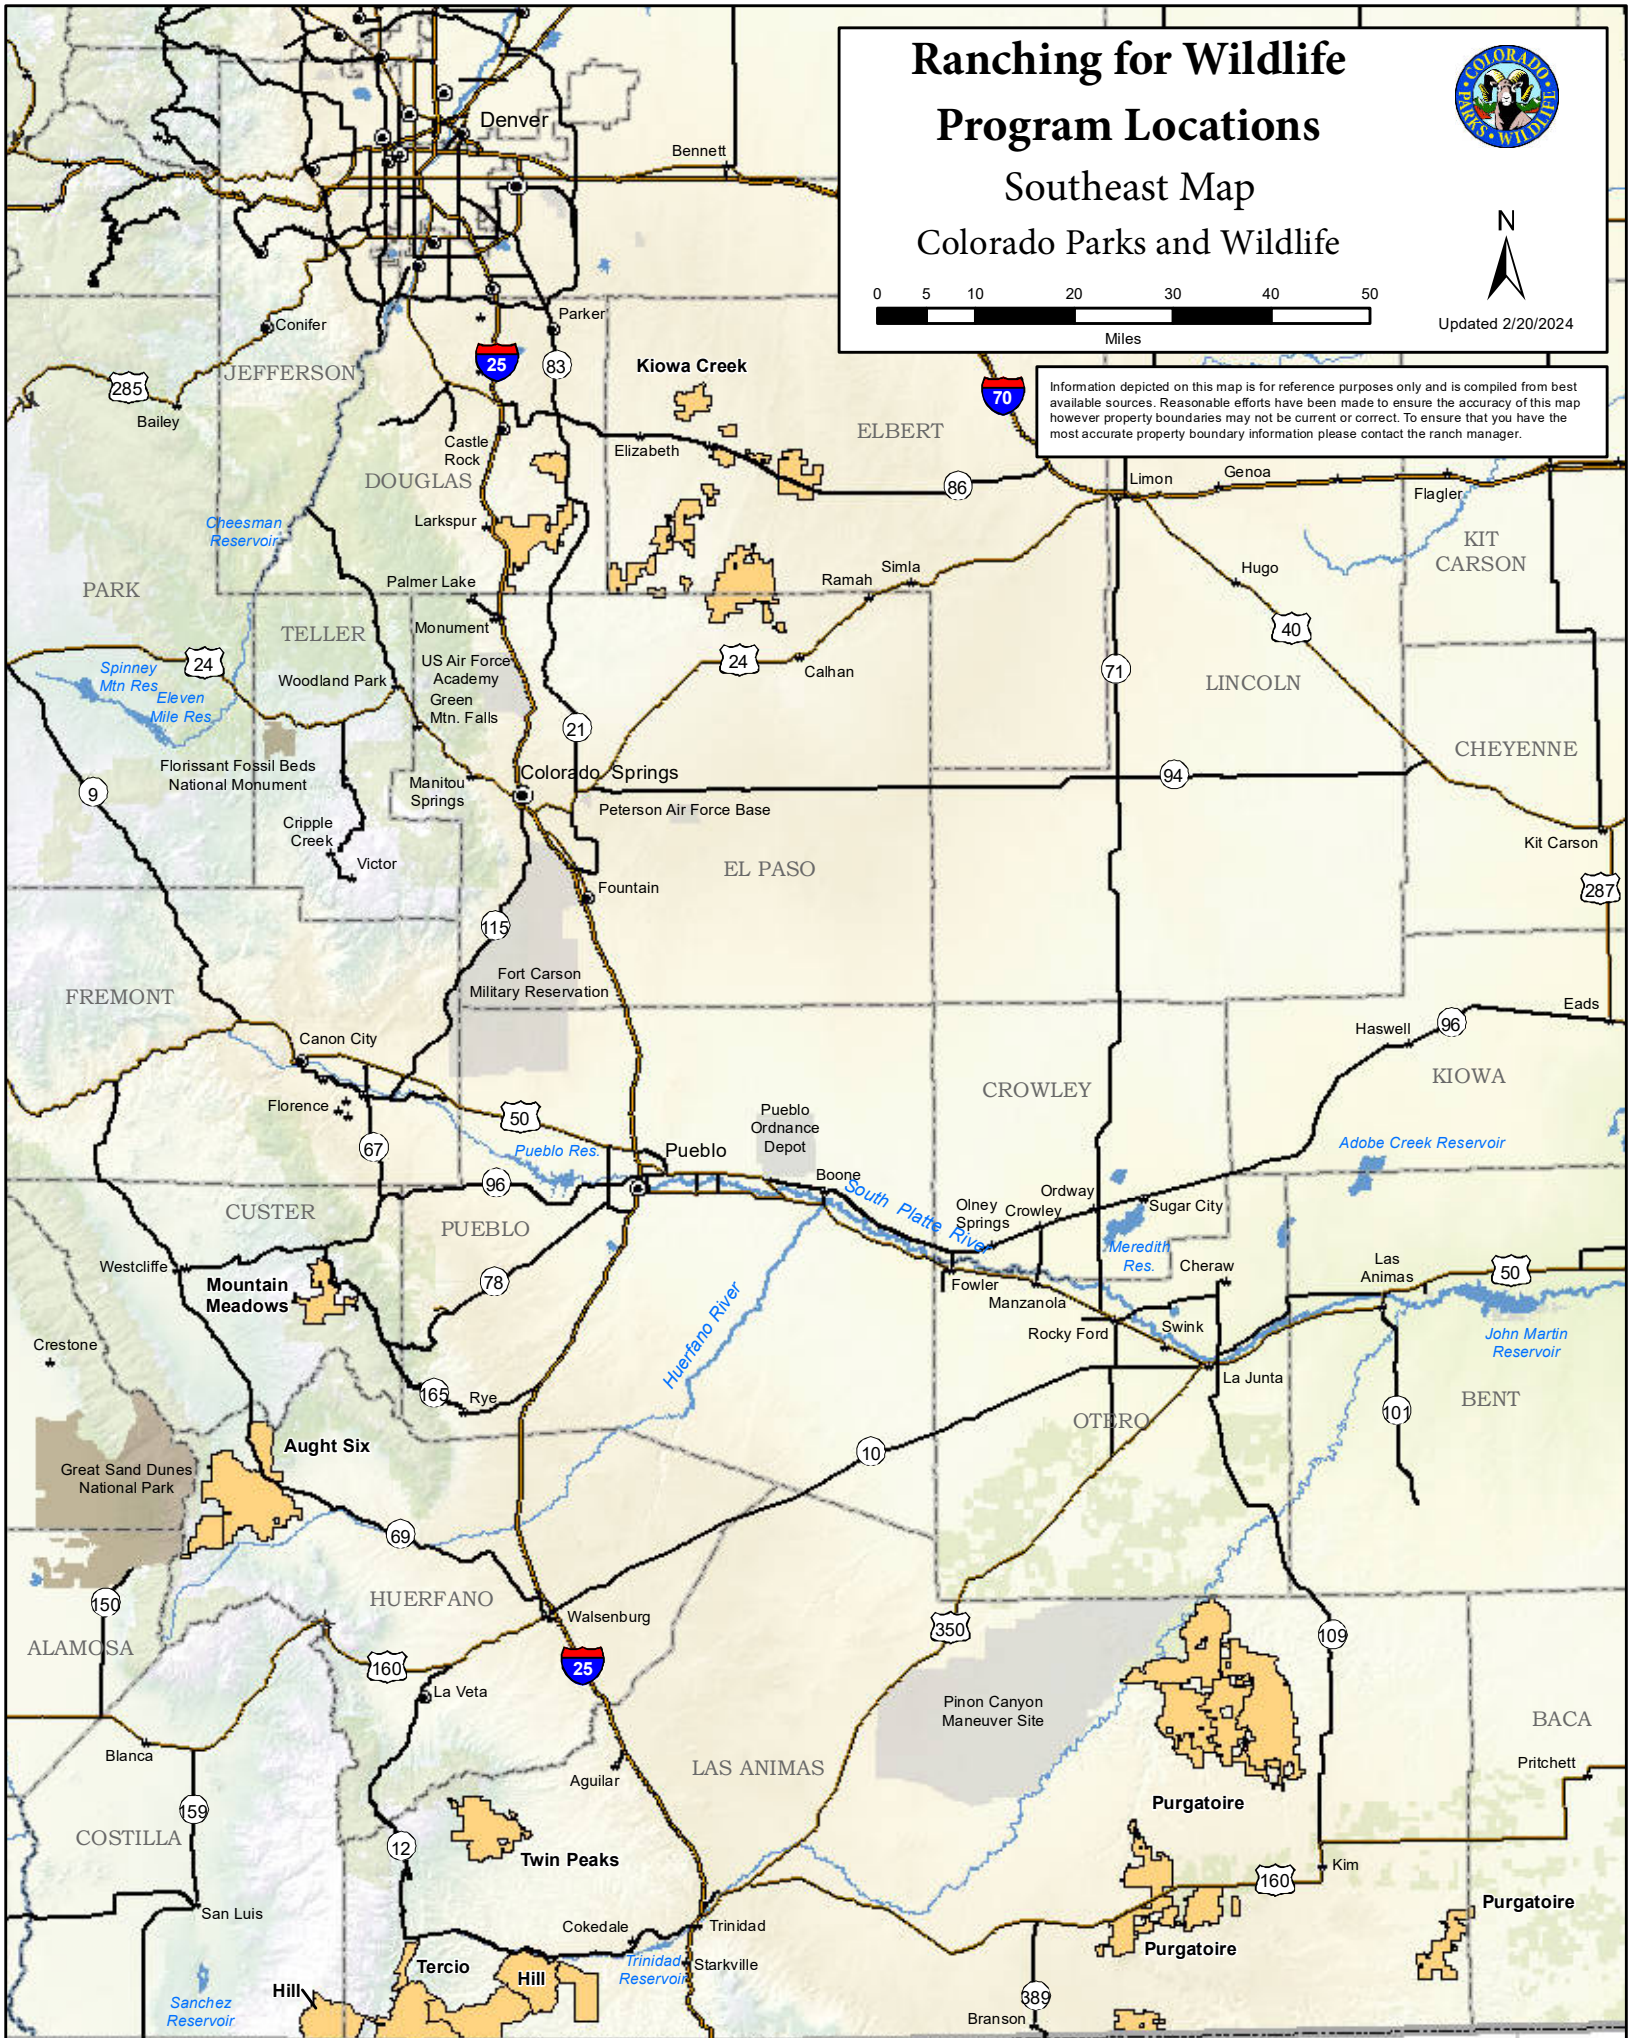

Ranching for Wildlife Program Locations

Southeast Map

Colorado Parks and Wildlife

Updated 2/20/2024

NM

OK