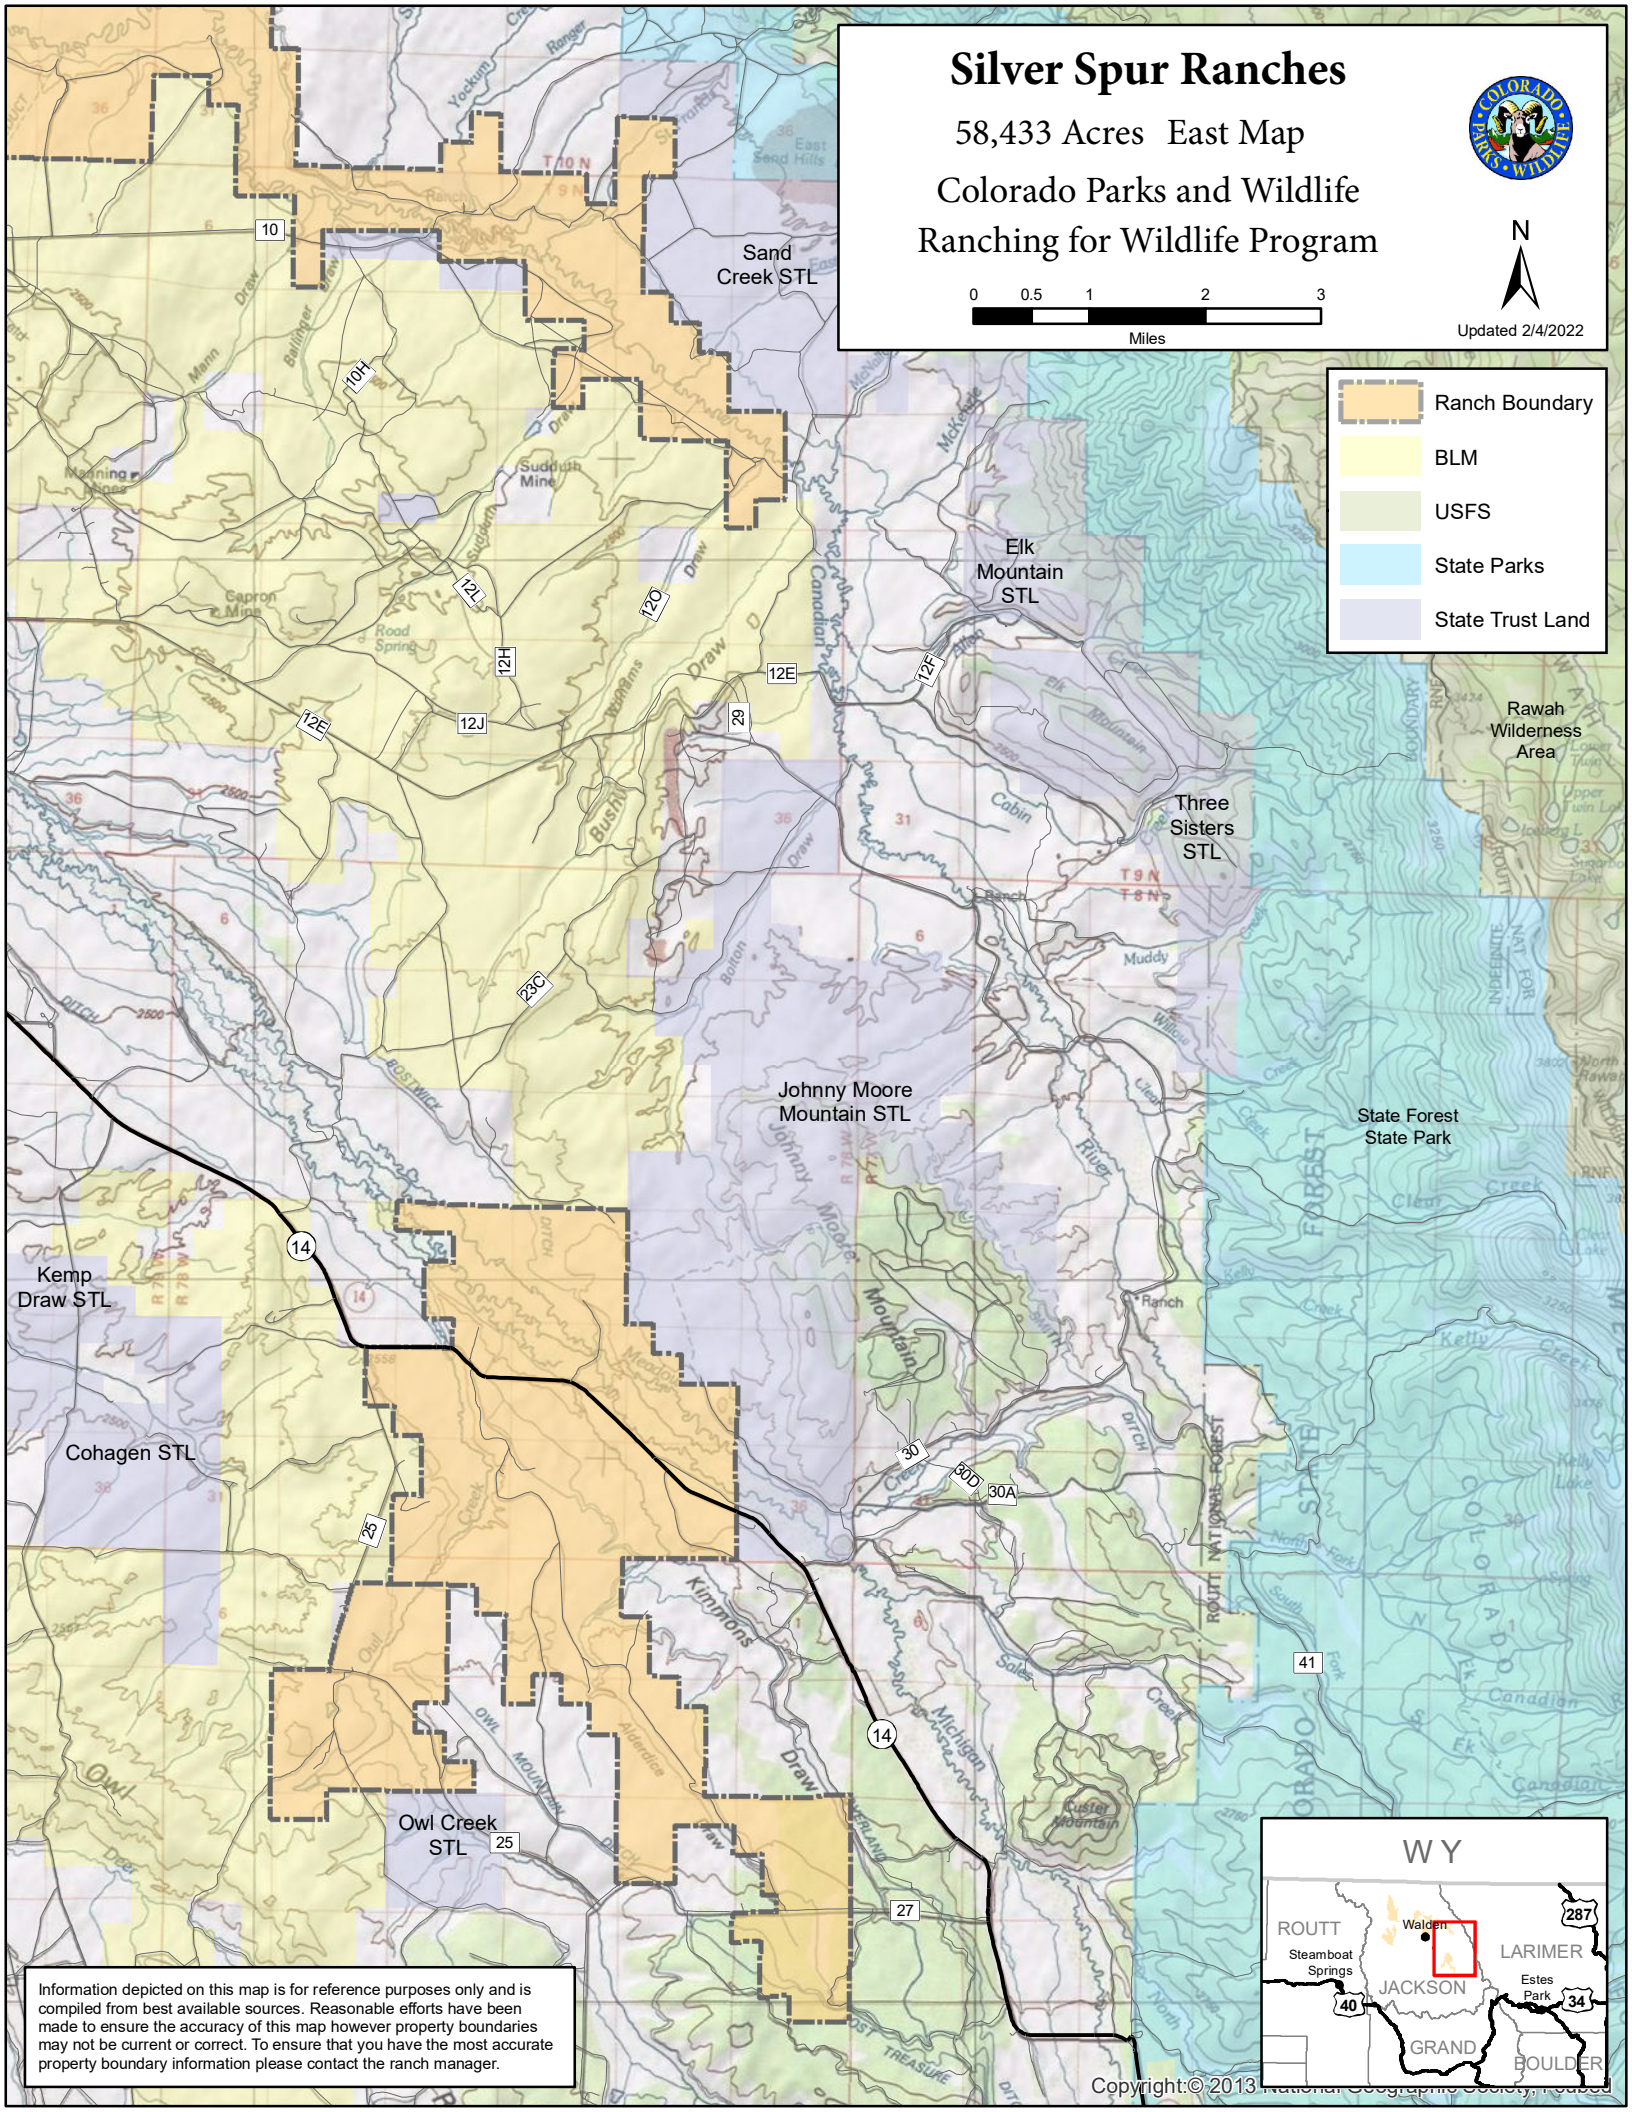

Silver Spur Ranches

58,433 Acres East Map

Colorado Parks and Wildlife
Ranching for Wildlife Program

Updated 2/4/2022

- Ranch Boundary
- BLM
- USFS
- State Parks
- State Trust Land

Sand Creek STL

Elk Mountain STL

Three Sisters STL

Johnny Moore Mountain STL

State Forest State Park

Kemp Draw STL

Cohagen STL

Owl Creek STL

Rawah Wilderness Area

Information depicted on this map is for reference purposes only and is compiled from best available sources. Reasonable efforts have been made to ensure the accuracy of this map however property boundaries may not be current or correct. To ensure that you have the most accurate property boundary information please contact the ranch manager.