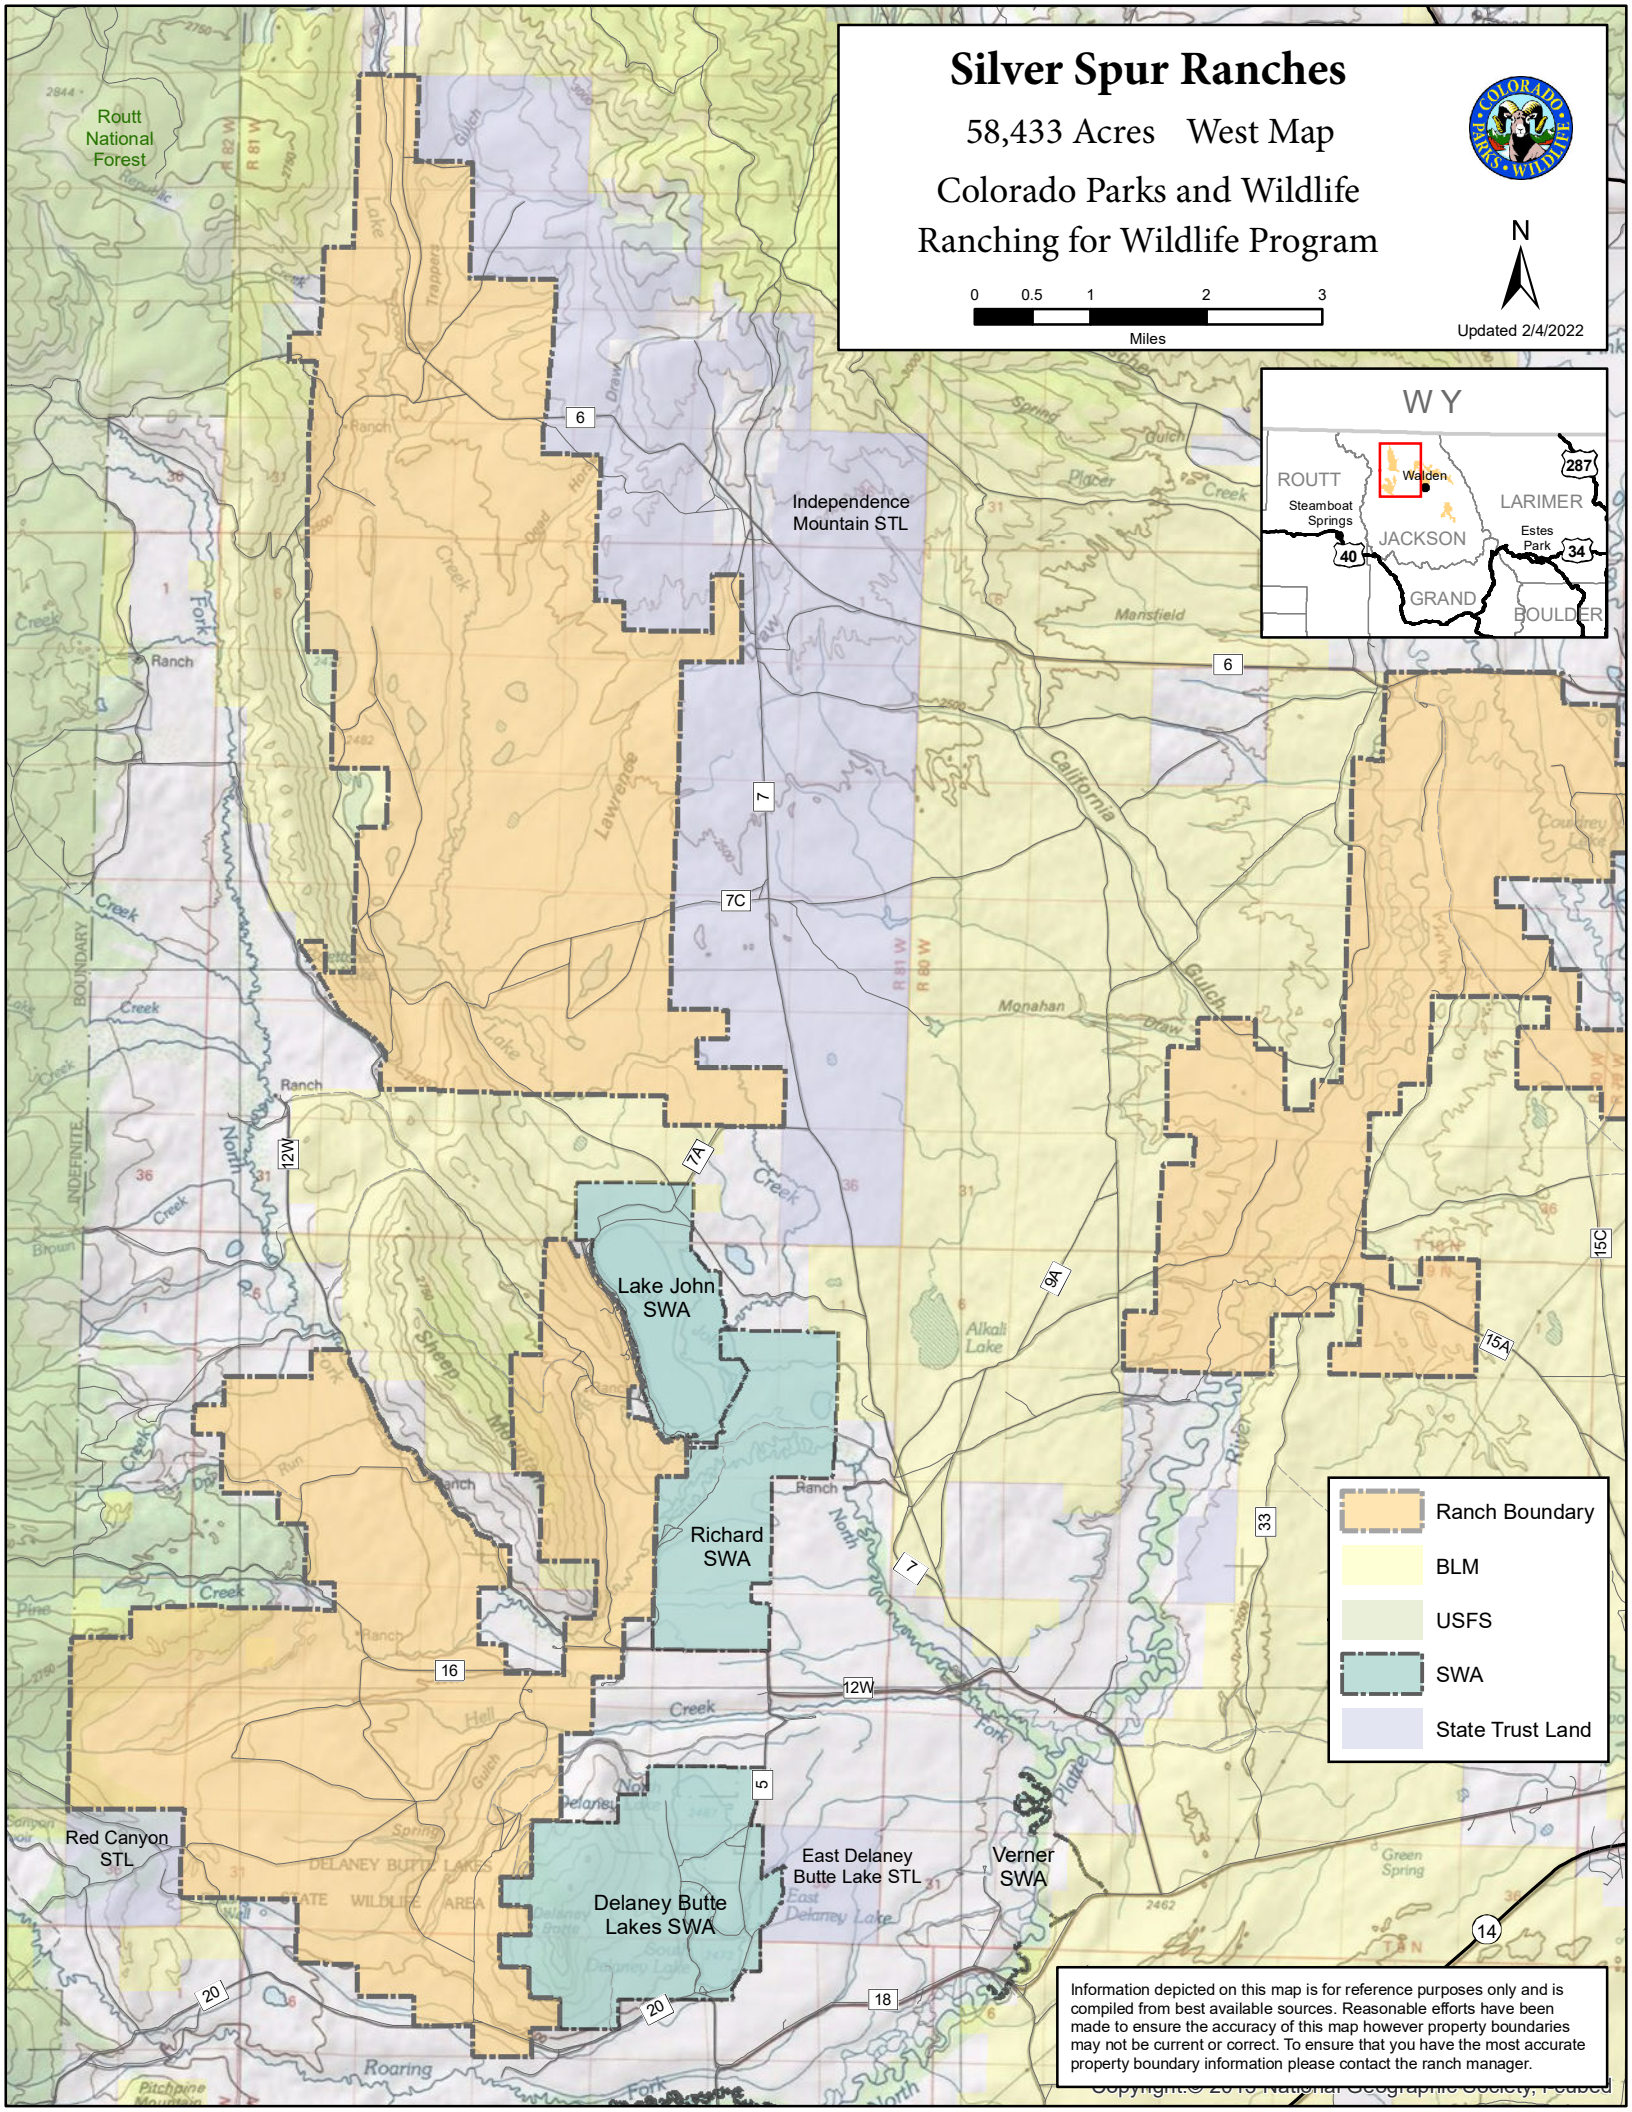

Silver Spur Ranches

58,433 Acres West Map

Colorado Parks and Wildlife
Ranching for Wildlife Program

Updated 2/4/2022

	Ranch Boundary
	BLM
	USFS
	SWA
	State Trust Land

Information depicted on this map is for reference purposes only and is compiled from best available sources. Reasonable efforts have been made to ensure the accuracy of this map however property boundaries may not be current or correct. To ensure that you have the most accurate property boundary information please contact the ranch manager.

Copyright © 2019 National Geographic Society, Inc.