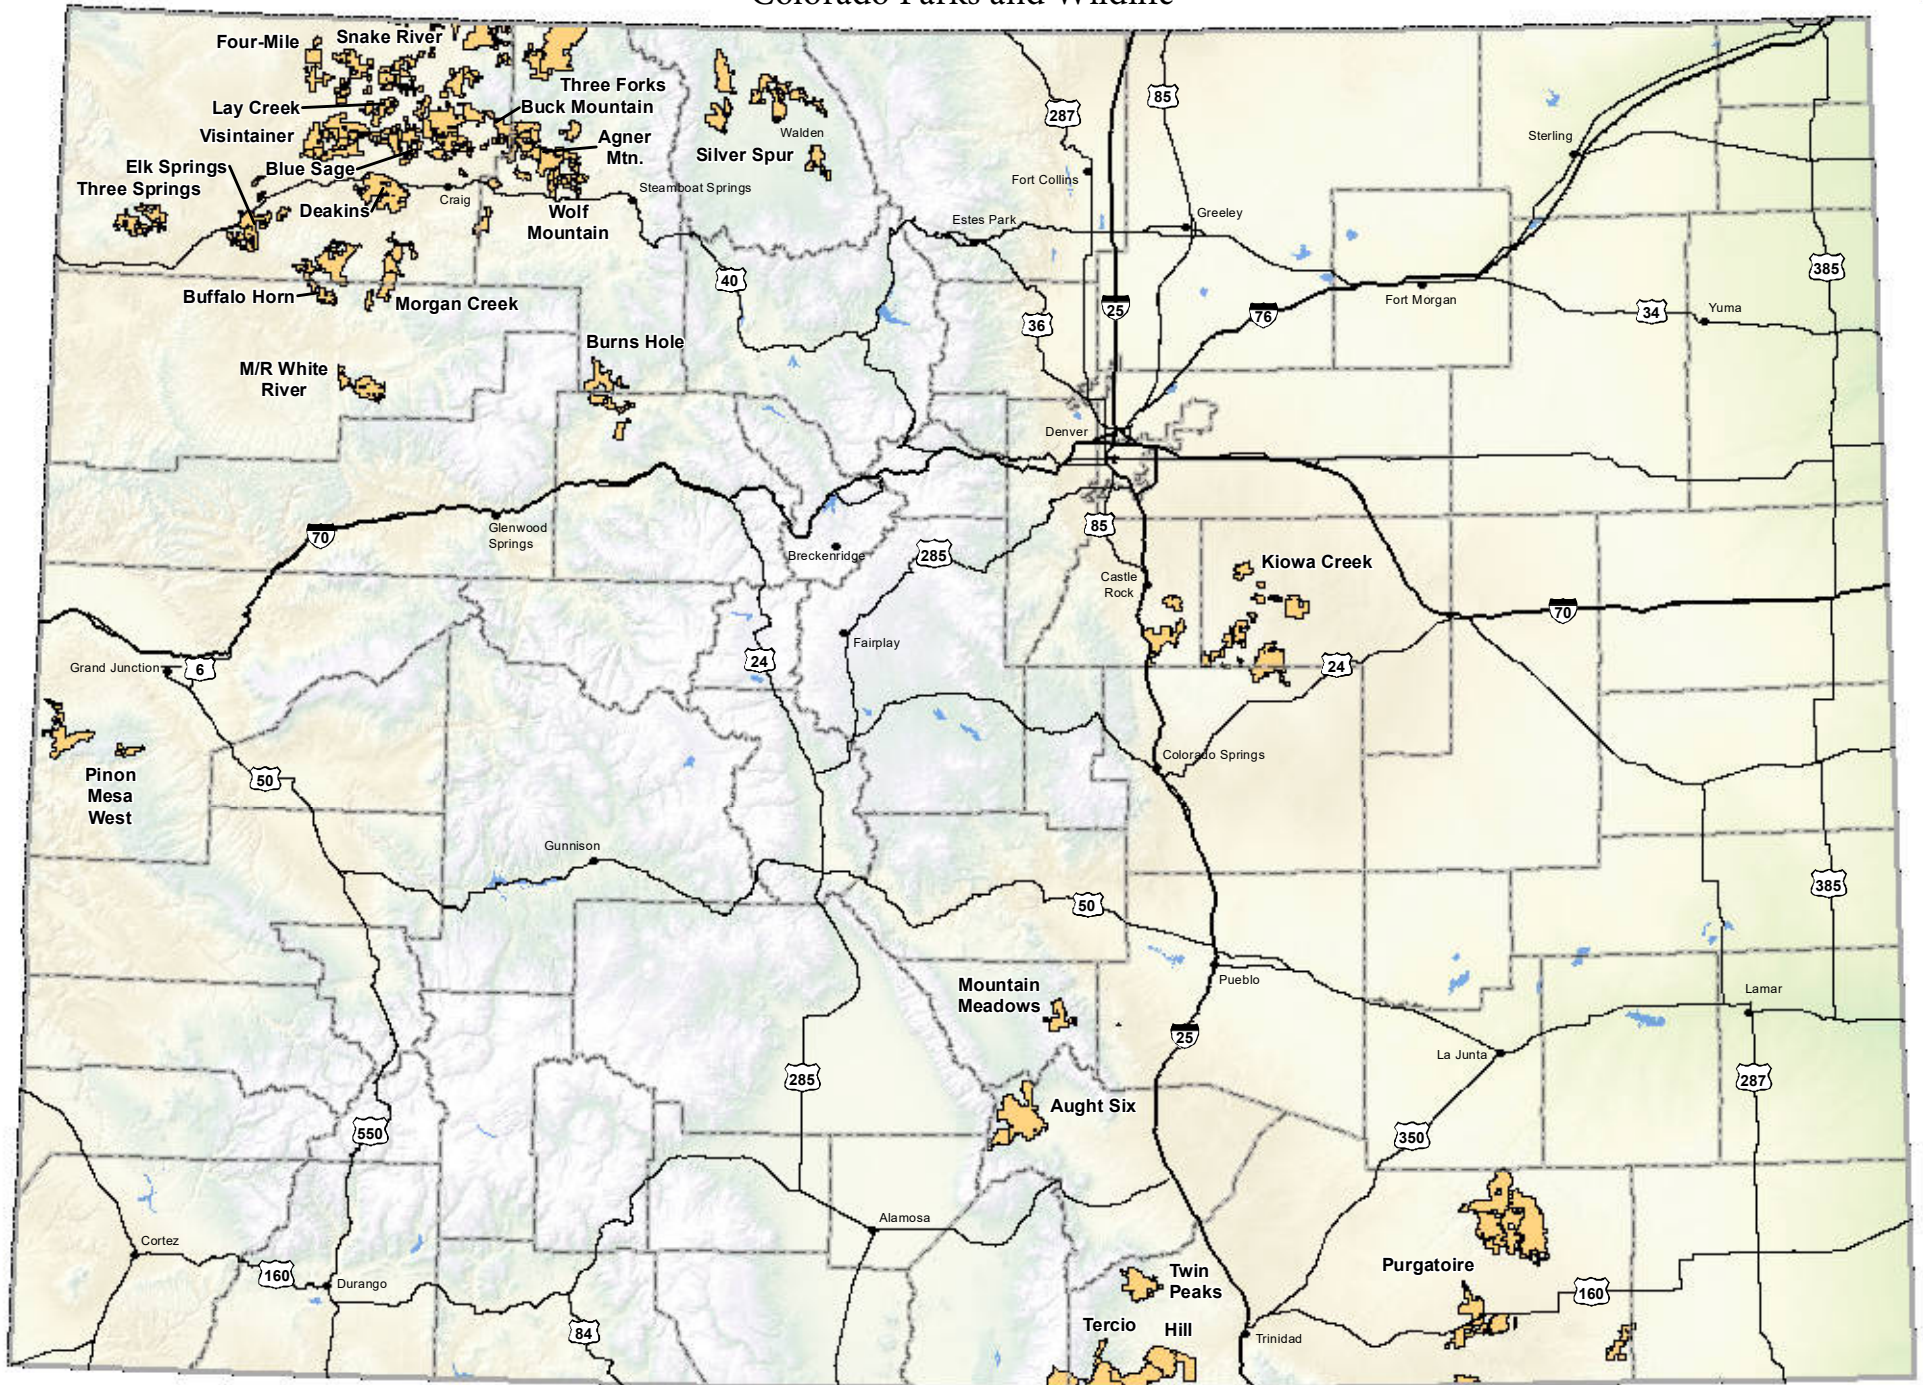

# Ranching for Wildlife(RFW) Program Locations

Colorado Parks and Wildlife

Information depicted on this map is for reference purposes only and is compiled from best available sources. Reasonable efforts have been made to ensure the accuracy of this map however property boundaries may not be current or correct. To ensure that you have the most accurate property boundary information please contact the ranch manager.